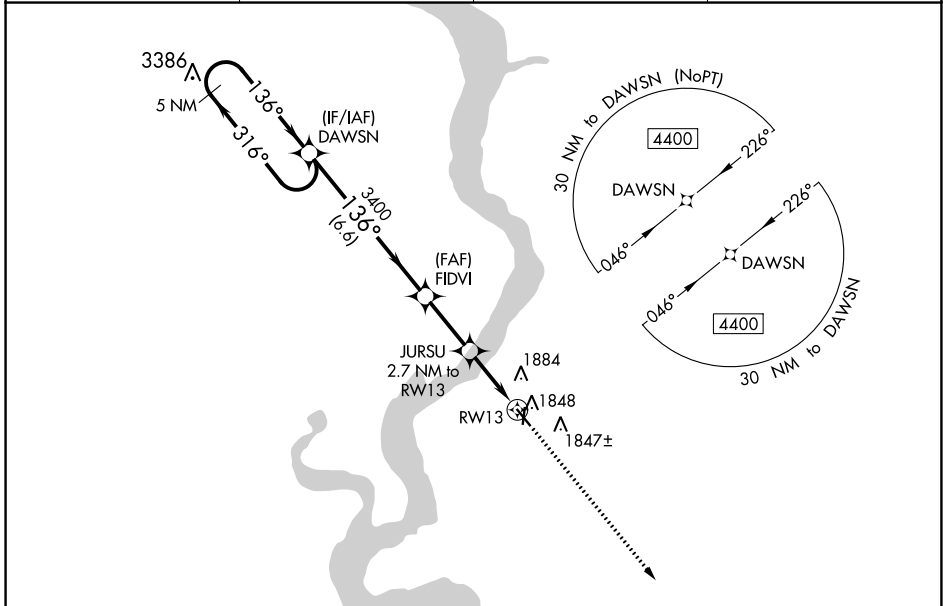

WAAS CH 42841 W13A	APP CRS 136°	Rwy Idg TDZE Apt Elev	4299 1696 1696
--	------------------------	-----------------------------	---

RNAV (GPS) RWY 13

CHAMBERLAIN MUNI (9V9)

▽ DME/DME RNP-0.3 NA. Rwy 13 helicopter visibility reduction below ¾ SM NA. Circling NA to Rwys 18 and 36.	MISSED APPROACH: Climb to 3600 direct COCOA and hold.
---	---

AWOS-3P 118.025	MINNEAPOLIS CENTER 125.1 269.1	GCO 121.725	UNICOM 122.8 (CTAF) 0
---------------------------	--	-----------------------	---------------------------------

CATEGORY	A	B	C	D
LP MDA	2080-1	384 (400-1)	2080-1½ 384 (400-1½)	NA
LNAV MDA	2100-1	404 (500-1)	2100-1½ 404 (500-1½)	NA
☐ CIRCLING	2200-1	504 (600-1)	2200-1½ 504 (600-1½)	NA

NC-1, 09 SEP 2021 to 07 OCT 2021

NC-1, 09 SEP 2021 to 07 OCT 2021