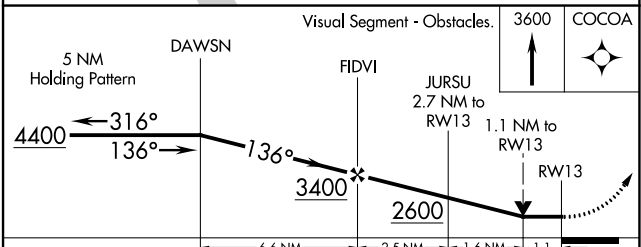

WAAS CH 42841 W13A	APP CRS 136°	Rwy Idg TDZE Apt Elev	4299 1696 1696

RNAV (GPS) RWY 13

CHAMBERLAIN MUNI (9V9)

▽ DME/DME RNP-0.3 NA. Rwy 13 helicopter visibility reduction below ¾ SM NA. Circling NA to Rwys 18 and 36.	MISSED APPROACH: Climb to 3600 direct COCOA and hold.

AWOS-3P 118.025	MINNEAPOLIS CENTER 125.1 269.1	GCO 121.725	UNICOM 122.8 (CTAF) 0

CATEGORY	A	B	C	D
LP MDA	2080-1	384 (400-1)	2080-1½ 384 (400-1½)	NA
LNAV MDA	2100-1	404 (500-1)	2100-1½ 404 (500-1½)	NA
☐ CIRCLING	2200-1	504 (600-1)	2200-1½ 504 (600-1½)	NA

NC-1, 09 SEP 2021 to 07 OCT 2021

NC-1, 09 SEP 2021 to 07 OCT 2021