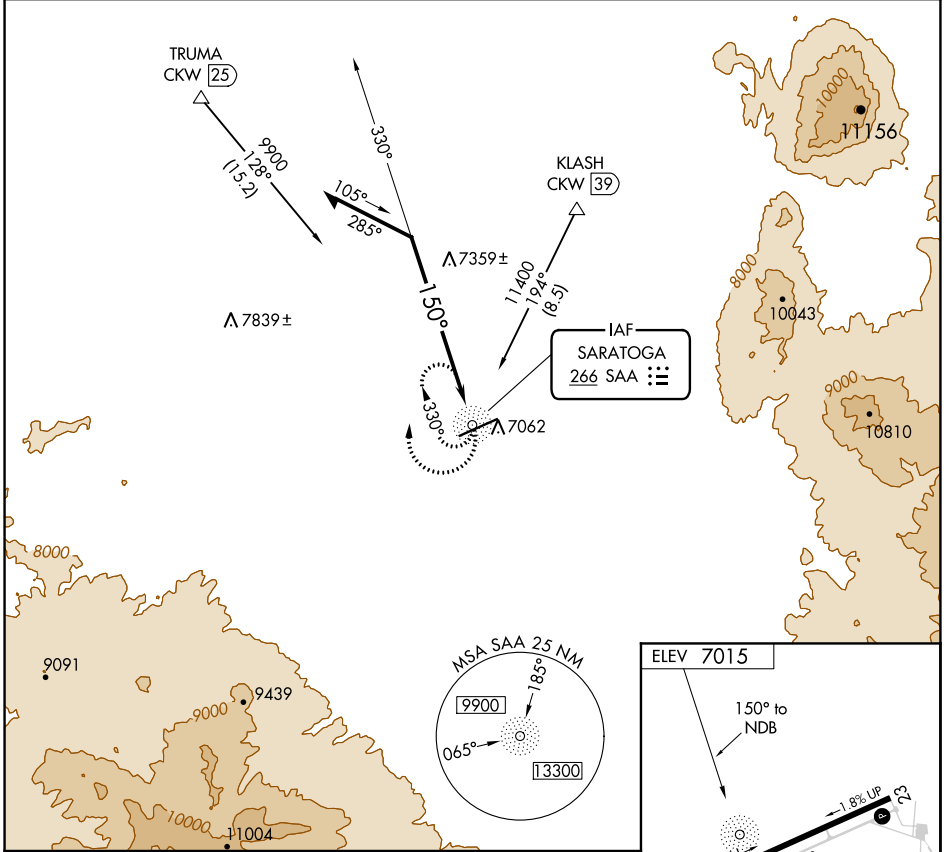

NDB SAA 266	APP CRS 150°	Rwy Idg TDZE Apt Elev	N/A N/A 7015
-----------------------	------------------------	-----------------------------	---

NDB-A

SHIVELY FIELD (SAA)

▽ When local altimeter setting not received, use Rawlins altimeter setting; increase all MDA 100 feet and visibility Cats C and D ¼ mile.

△ NA MISSED APPROACH: Climbing right turn to 10000 in SAA NDB holding pattern.

AWOS-3PT 118.175	DENVER CENTER 132.1 254.35	UNICOM 122.8 (CTAF) 0
----------------------------	--------------------------------------	---------------------------------

CATEGORY	A	B	C	D
CIRCLING	7720-1¼	705 (800-1¼)	7720-2 705 (800-2)	7720-2¼ 705 (800-2¼)

REIL Rwy 5 and 23 **0**
MIRL Rwy 5-23 **0**

NW-1, 09 SEP 2021 to 07 OCT 2021

NW-1, 09 SEP 2021 to 07 OCT 2021