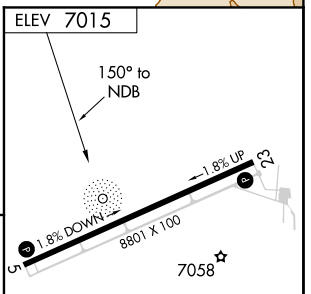

NDB SAA 266	APP CRS 150°	Rwy Idg TDZE Apt Elev	N/A N/A 7015
-----------------------	------------------------	-----------------------------	---

NDB-A

SHIVELY FIELD (SAA)

▽ When local altimeter setting not received, use Rawlins altimeter setting; increase all MDA 100 feet and visibility Cats C and D ¼ mile.

△ NA MISSED APPROACH: Climbing right turn to 10000 in SAA NDB holding pattern.

AWOS-3PT 118.175	DENVER CENTER 132.1 254.35	UNICOM 122.8 (CTAF) 0
----------------------------	--------------------------------------	---------------------------------

CATEGORY	A	B	C	D
CIRCLING	7720-1¼	705 (800-1¼)	7720-2 705 (800-2)	7720-2¼ 705 (800-2¼)

REIL Rwy 5 and 23 **0**
MIRL Rwy 5-23 **0**

NW-1, 09 SEP 2021 to 07 OCT 2021

NW-1, 09 SEP 2021 to 07 OCT 2021