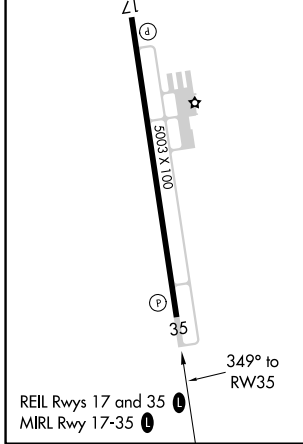

WAAS CH 45940 W35A	APP CRS 349°	Rwy Idg TDZE Apt Elev	5003 14 14

RNAV (GPS) RWY 35

LOUISIANA RGNL (REG)

⚠ For uncompensated Baro-VNAV systems, LNAV/VNAV NA below -15°C (5°F) or above 54°C (130°F). DME/DME RNP-0.3 NA.

⚠ MISSED APPROACH: Climb to 2000 direct AYUYE and hold.

REG AWOS-3PT 121.175	BTR ASOS 125.2	BATON ROUGE APP CON★ 126.5 278.3	GCO 135.075	UNICOM 123.0 (CTAF) 0

CATEGORY	A	B	C	D
LPV DA		264-³/₄	250 (300-³/₄)	
LNAV/VNAV DA		417-1³/₈	403 (500-1³/₈)	
LNAV MDA	500-1	486 (500-1)	500-1³/₈	486 (500-1³/₈)
☒ CIRCLING	500-1 486 (500-1)	520-1 506 (600-1)	700-2 686 (700-2)	700-2¹/₄ 686 (700-2¹/₄)

SC-4, 09 SEP 2021 to 07 OCT 2021

SC-4, 09 SEP 2021 to 07 OCT 2021