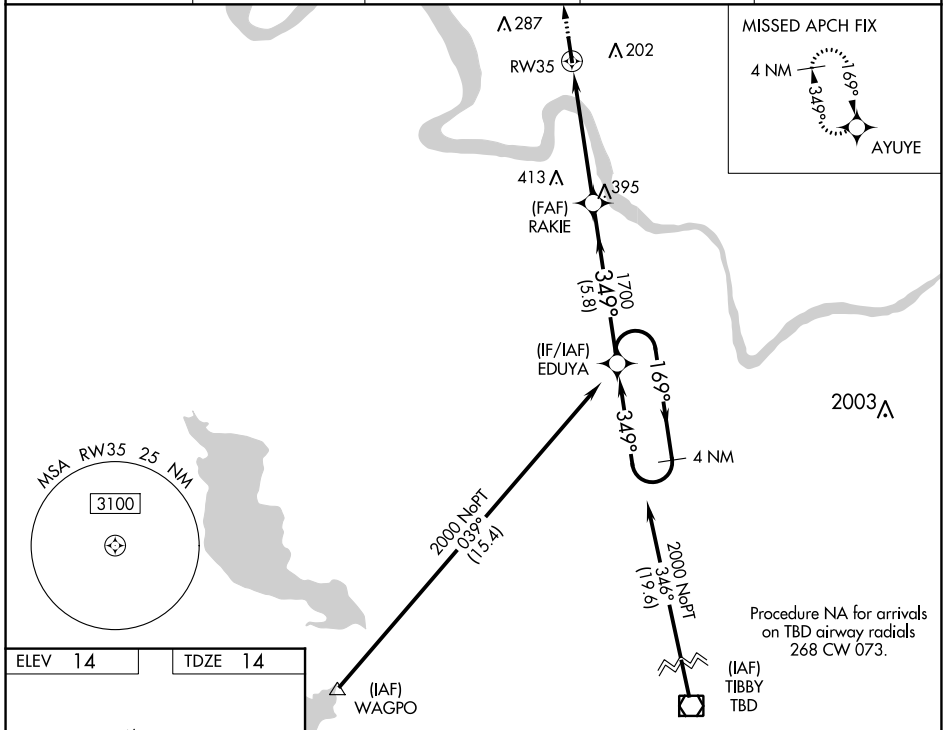

WAAS CH 45940 W35A	APP CRS 349°	Rwy Idg TDZE Apt Elev	5003 14 14

RNAV (GPS) RWY 35

LOUISIANA RGNL (REG)

⚠ For uncompensated Baro-VNAV systems, LNAV/VNAV NA below -15°C (5°F) or above 54°C (130°F). DME/DME RNP-0.3 NA.

⚠ MISSED APPROACH: Climb to 2000 direct AYUYE and hold.

REG AWOS-3PT 121.175	BTR ASOS 125.2	BATON ROUGE APP CON★ 126.5 278.3	GCO 135.075	UNICOM 123.0 (CTAF) 0

CATEGORY	A	B	C	D
LPV DA		264-³/₄	250 (300-³/₄)	
LNAV/VNAV DA		417-1³/₈	403 (500-1³/₈)	
LNAV MDA	500-1	486 (500-1)	500-1³/₈	486 (500-1³/₈)
☒ CIRCLING	500-1 486 (500-1)	520-1 506 (600-1)	700-2 686 (700-2)	700-2¹/₄ 686 (700-2¹/₄)

SC-4, 09 SEP 2021 to 07 OCT 2021

SC-4, 09 SEP 2021 to 07 OCT 2021