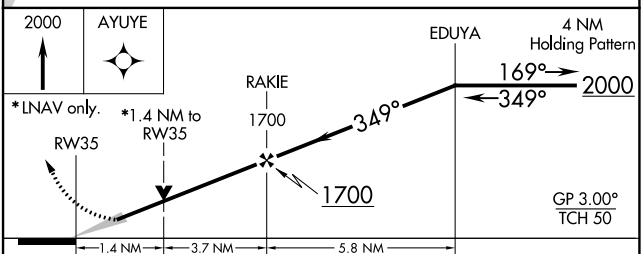

WAAS CH 45940 W35A	APP CRS 349°	Rwy Idg TDZE Apt Elev	5003 14 14

RNAV (GPS) RWY 35

LOUISIANA RGNL (REG)

⚠ For uncompensated Baro-VNAV systems, LNAV/VNAV NA below -15°C (5°F) or above 54°C (130°F). DME/DME RNP-0.3 NA.

⚠ MISSED APPROACH: Climb to 2000 direct AYUYE and hold.

REG AWOS-3PT 121.175	BTR ASOS 125.2	BATON ROUGE APP CON★ 126.5 278.3	GCO 135.075	UNICOM 123.0 (CTAF) 0

CATEGORY	A	B	C	D
LPV DA		264-³/₄	250 (300-³/₄)	
LNAV/VNAV DA		417-1³/₈	403 (500-1³/₈)	
LNAV MDA	500-1	486 (500-1)	500-1³/₈	486 (500-1³/₈)
☒ CIRCLING	500-1 486 (500-1)	520-1 506 (600-1)	700-2 686 (700-2)	700-2¹/₄ 686 (700-2¹/₄)

SC-4, 09 SEP 2021 to 07 OCT 2021

SC-4, 09 SEP 2021 to 07 OCT 2021