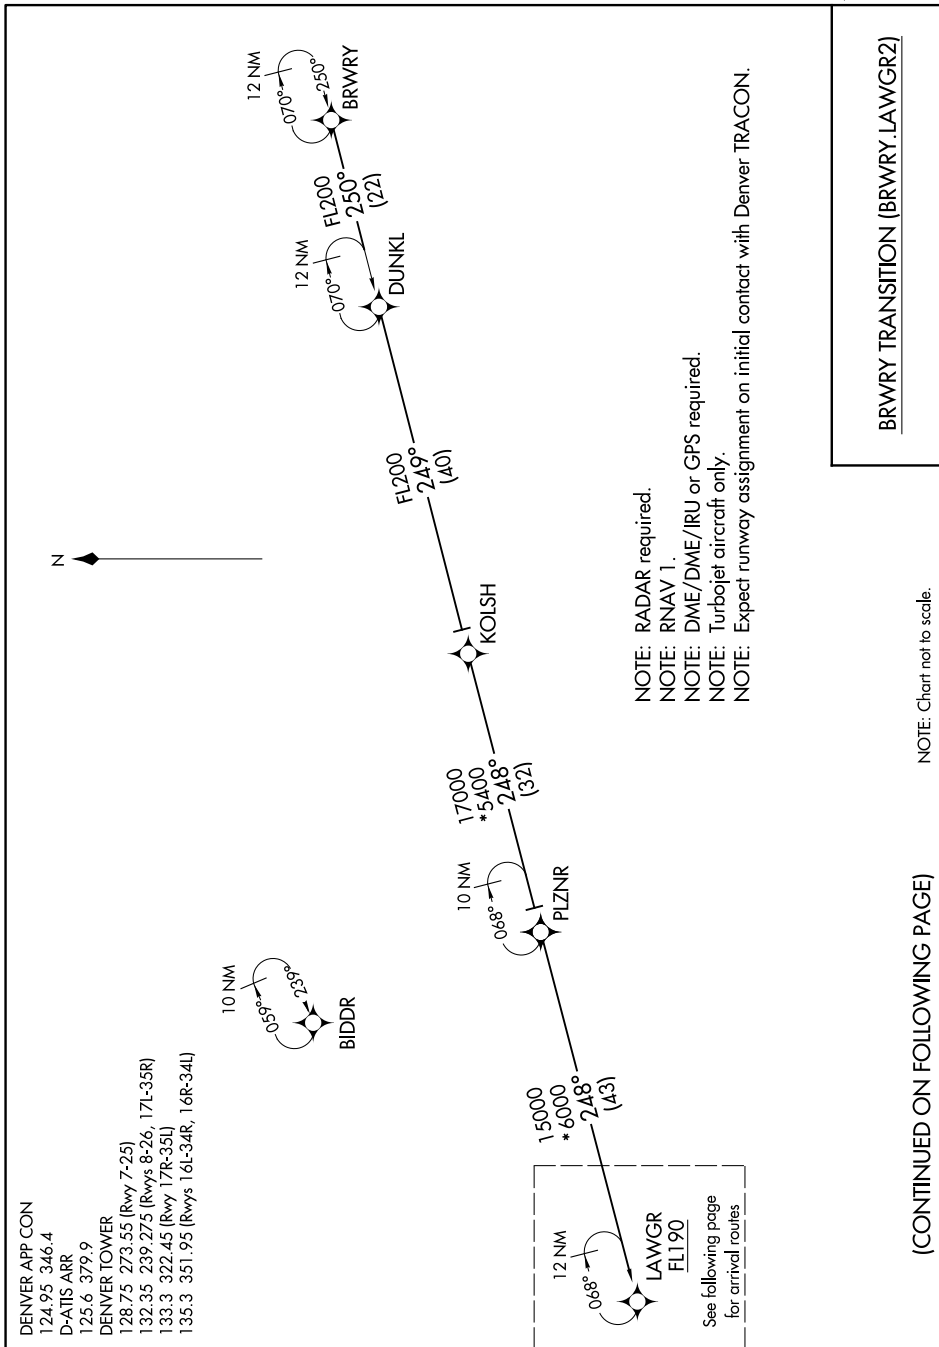

LAWGR TWO ARRIVAL (RNAV) Transition Routes

SW-1, 09 SEP 2021 to 07 OCT 2021

LAWGR TWO ARRIVAL (RNAV) Transition Routes

SW-1, 09 SEP 2021 to 07 OCT 2021