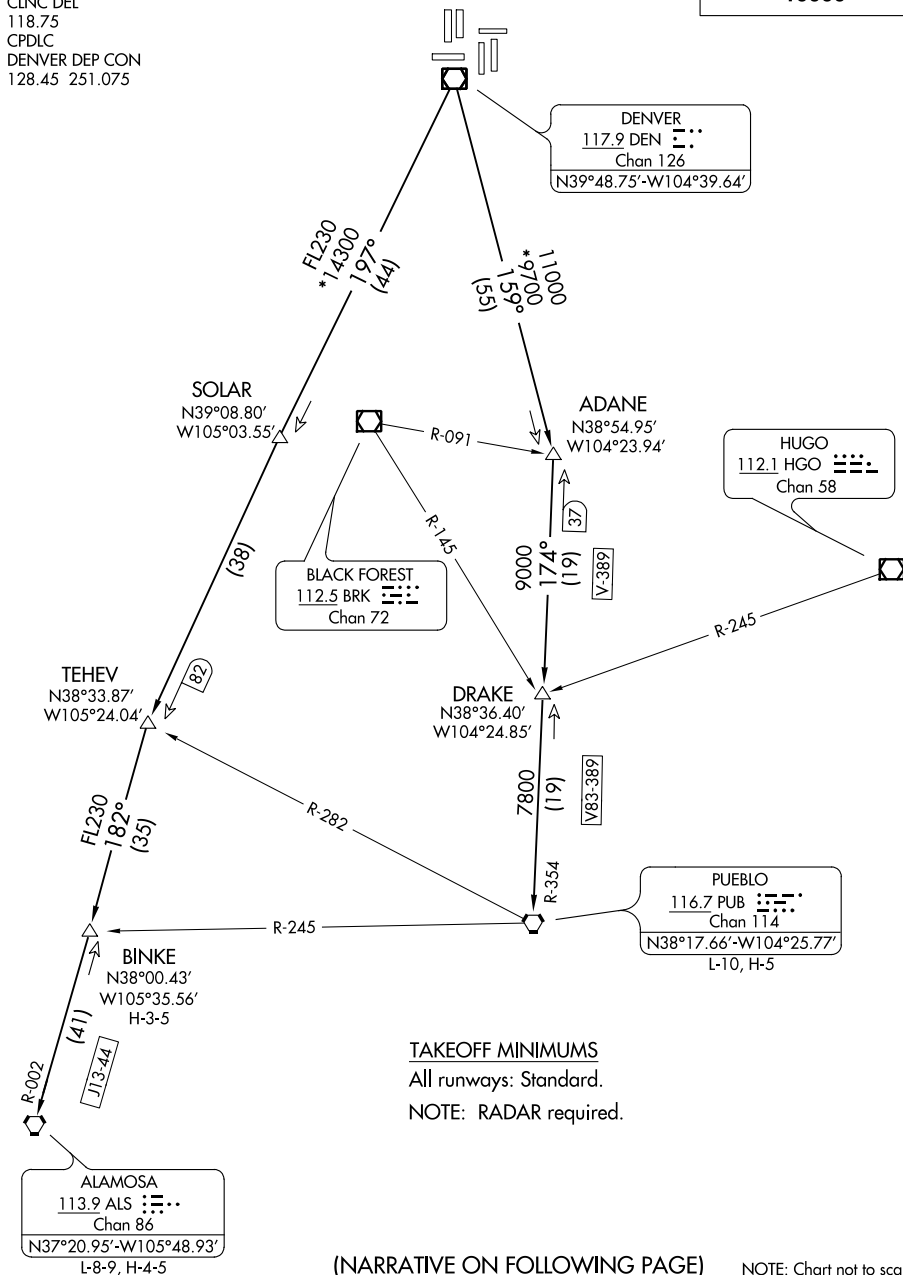

PIKES2.DEN) 20030
PIKES TWO DEPARTURE

AL-9077 (FAA)

DENVER INTL (DEN)
 DENVER, COLORADO

D-ATIS DEP
 134.025
 CLNC DEL
 118.75
 CPDLC
 DENVER DEP CON
 128.45 251.075

**TOP ALTITUDE:
 10000**

SW-1, 09 SEP 2021 to 07 OCT 2021

SW-1, 09 SEP 2021 to 07 OCT 2021

(NARRATIVE ON FOLLOWING PAGE)

NOTE: Chart not to scale.

PIKES TWO DEPARTURE
 (PIKES2.DEN) 30JAN20

DENVER, COLORADO
 DENVER INTL (DEN)