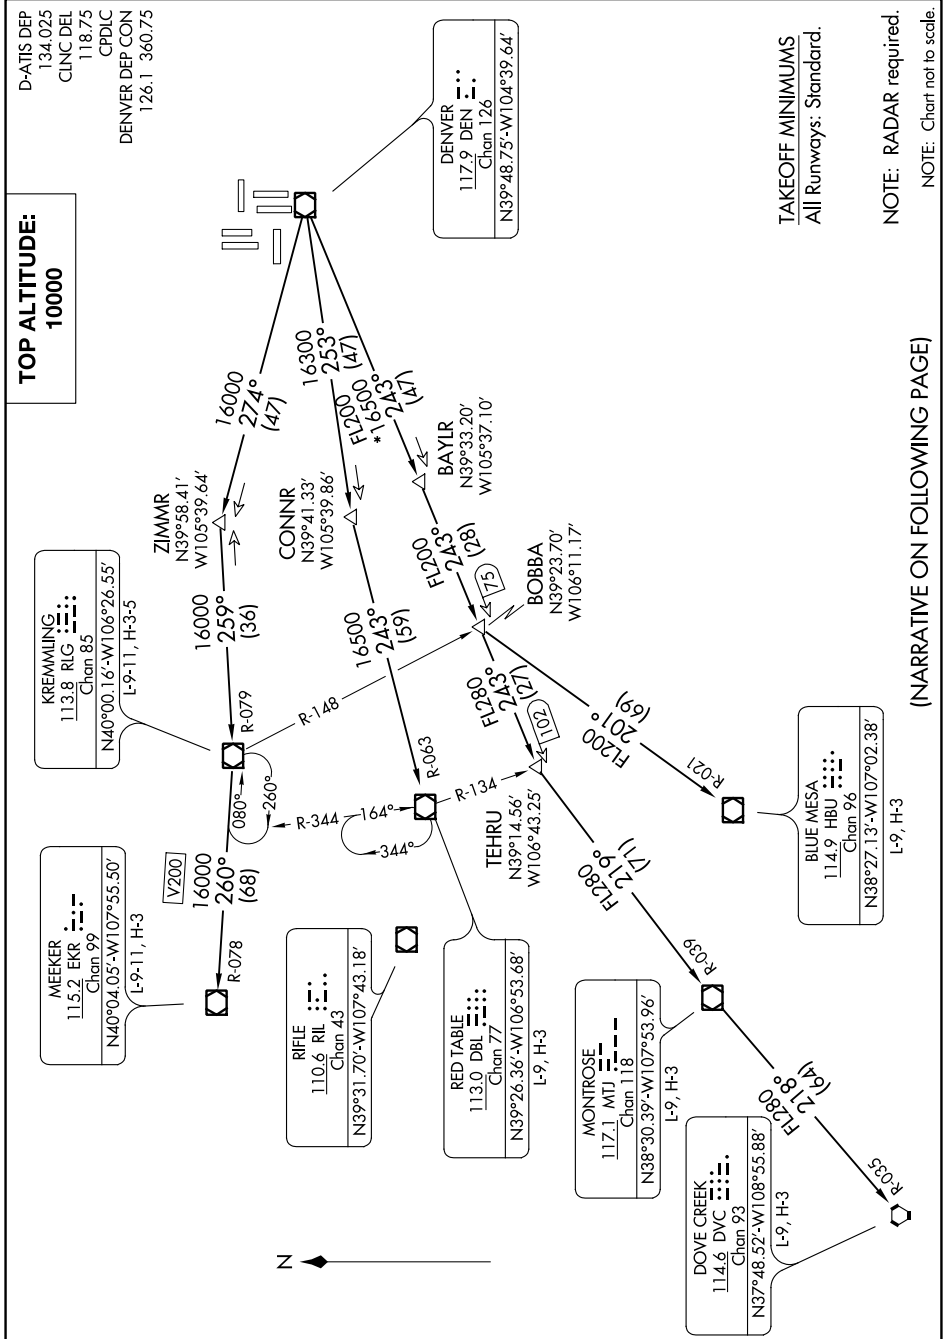

ROCKIES FIVE DEPARTURE

AL-9077 (FAA)

DENVER INTL (DEN)
DENVER, COLORADO

D-ATIS DEP
134.025
CUNC DEL
118.75
CPDIC
DENVER DEP CON
126.1 360.75

**TOP ALTITUDE:
10000**

DENVER
117.9 DEN
Chan 126
N39°48.75'-W104°39.64'

TAKEOFF MINIMUMS
All Runways: Standard.

NOTE: RADAR required.

NOTE: Chart not to scale.

SW-1, 09 SEP 2021 to 07 OCT 2021

(NARRATIVE ON FOLLOWING PAGE)

ROCKIES FIVE DEPARTURE

DENVER, COLORADO
DENVER INTL (DEN)

SW-1, 09 SEP 2021 to 07 OCT 2021