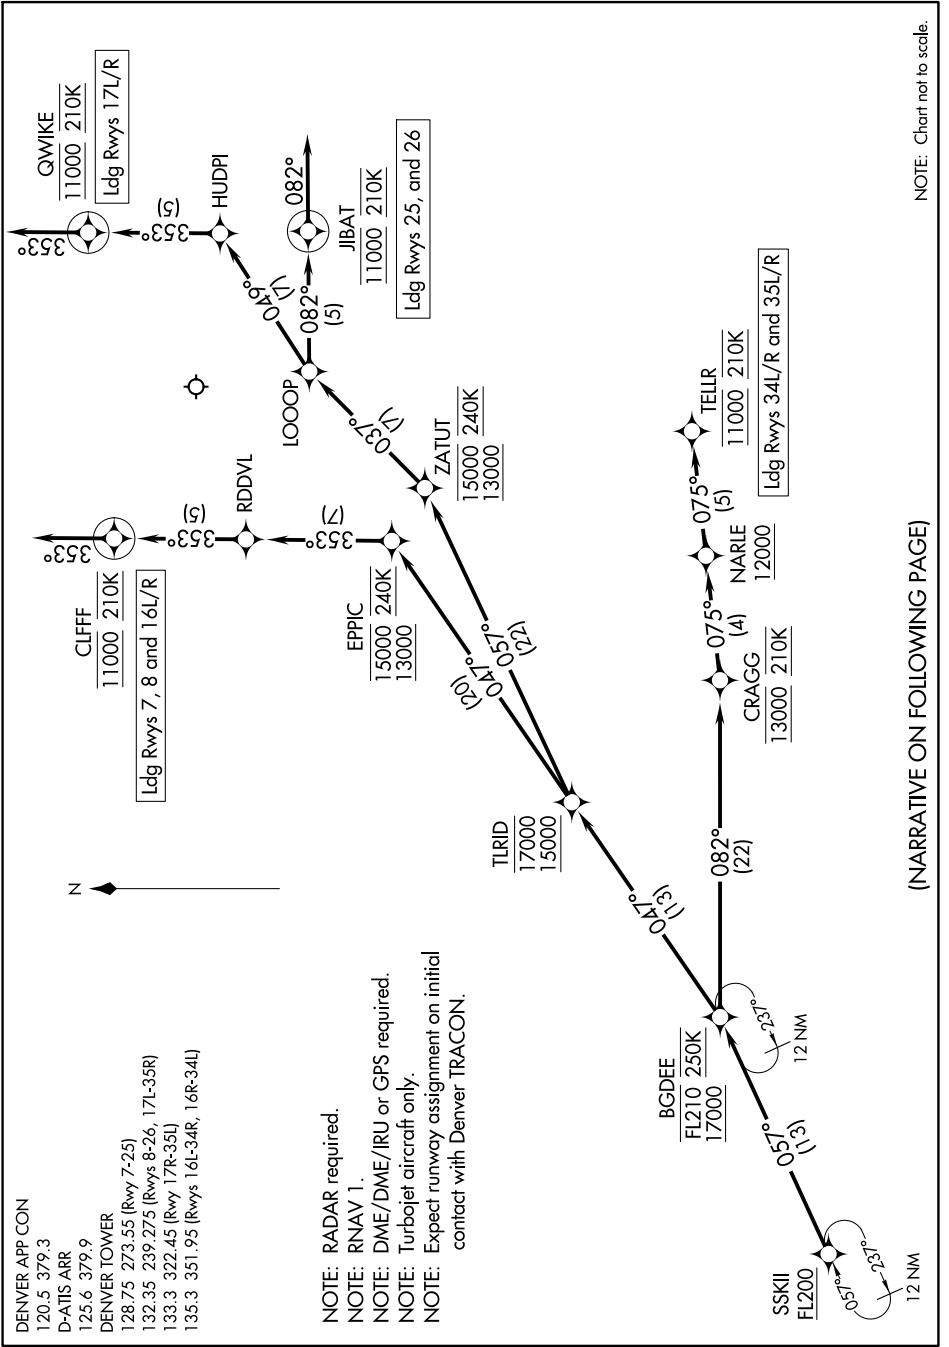

SSKII TWO ARRIVAL(RNAV) Arrival Routes

SW-1, 09 SEP 2021 to 07 OCT 2021

NOTE: Chart not to scale.

(NARRATIVE ON FOLLOWING PAGE)

SW-1, 09 SEP 2021 to 07 OCT 2021

SSKII TWO ARRIVAL(RNAV) Arrival Routes