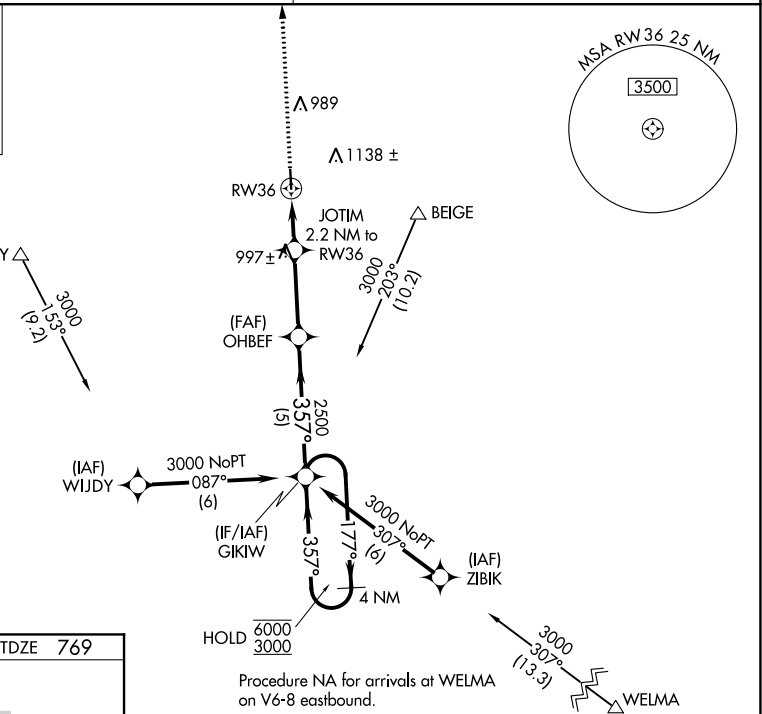

WAAS CH 56426 W36A	APP CRS 357°	Rwy Idg TDZE 769 Apt Elev 771	4001
--	------------------------	---	-------------

RNAV (GPS) RWY 36

BELLE PLAINE MUNI (T'ZT')

RNP APCH.
 ▼ NA Rwy 36 helicopter visibility reduction below 3/4 SM NA.
 Baro-VNAV NA. Use Vinton altimeter setting

MISSED APPROACH:
 Climb to 3000 direct VOBRE and hold.

CEDAR RAPIDS APP CON*
119.7 266.8

CTAF
122.9

ELEV 771	TDZE 769
----------	----------

CATEGORY	A	B	C	D
LPV DA	1104-1	335 (400-1)		NA
LNAV/VNAV DA	1083-1	314 (400-1)		NA
LNAV MDA	1380-1	611 (700-1)		NA
C CIRCLING	1420-1 649 (700-1)	1520-1 749 (800-1)		NA

NC-3, 09 SEP 2021 to 07 OCT 2021

NC-3, 09 SEP 2021 to 07 OCT 2021