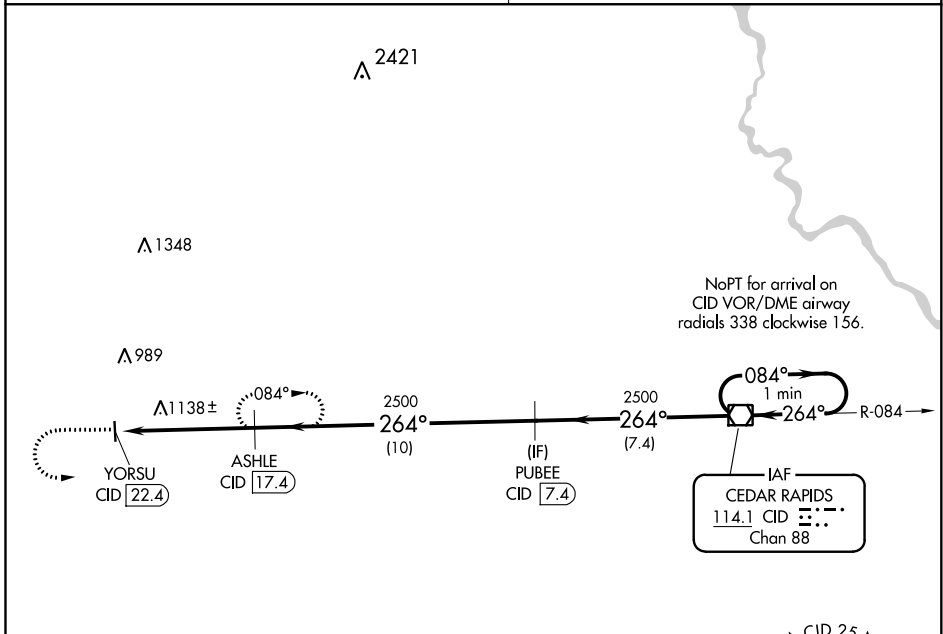

VOR/DME CID 114.1 Chan 88	APP CRS 264°	Rwy Idg TDZE Apt Elev	N/A N/A 771

VOR-A

BELLE PLAINE MUNI (T/ZT)

NA Use Vinton altimeter setting, when not received, use Cedar Rapids altimeter setting. DME required.

MISSED APPROACH: Climb to 2000 then climbing left turn to 2500 on heading 060° and on CID VOR/DME R-264 to ASHLE/17.4 DME and hold.

CEDAR RAPIDS APP CON ★ **119.7 266.8**

CTAF **122.9 0**

NC-3, 09 SEP 2021 to 07 OCT 2021

NC-3, 09 SEP 2021 to 07 OCT 2021