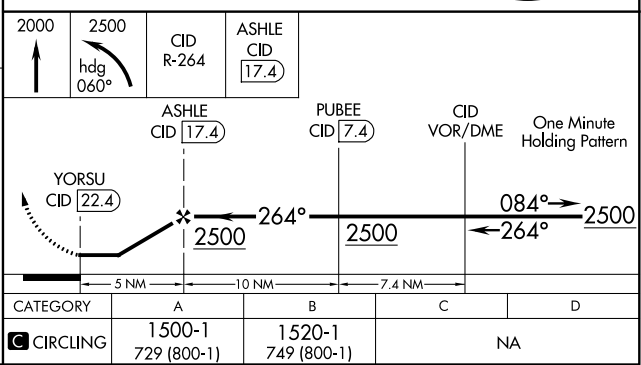

VOR/DME CID 114.1 Chan 88	APP CRS 264°	Rwy Idg TDZE Apt Elev	N/A N/A 771

VOR-A

BELLE PLAINE MUNI (T/ZT)

NA Use Vinton altimeter setting, when not received, use Cedar Rapids altimeter setting. DME required.

MISSED APPROACH: Climb to 2000 then climbing left turn to 2500 on heading 060° and on CID VOR/DME R-264 to ASHLE/17.4 DME and hold.

CEDAR RAPIDS APP CON ★ **119.7 266.8**

CTAF **122.9 0**

NC-3, 09 SEP 2021 to 07 OCT 2021

NC-3, 09 SEP 2021 to 07 OCT 2021