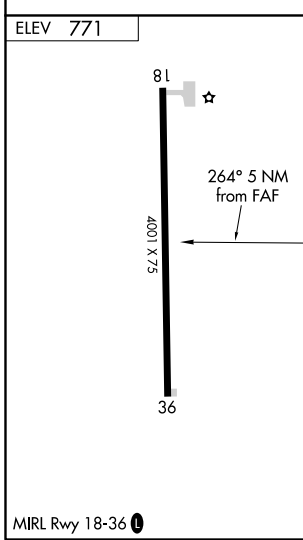

VOR/DME CID 114.1 Chan 88	APP CRS 264°	Rwy Idg TDZE Apt Elev	N/A N/A 771

VOR-A

BELLE PLAINE MUNI (T/ZT)

NA Use Vinton altimeter setting, when not received, use Cedar Rapids altimeter setting. DME required.

MISSED APPROACH: Climb to 2000 then climbing left turn to 2500 on heading 060° and on CID VOR/DME R-264 to ASHLE/17.4 DME and hold.

CEDAR RAPIDS APP CON ★ **119.7 266.8**

CTAF **122.9 0**

NC-3, 09 SEP 2021 to 07 OCT 2021

NC-3, 09 SEP 2021 to 07 OCT 2021