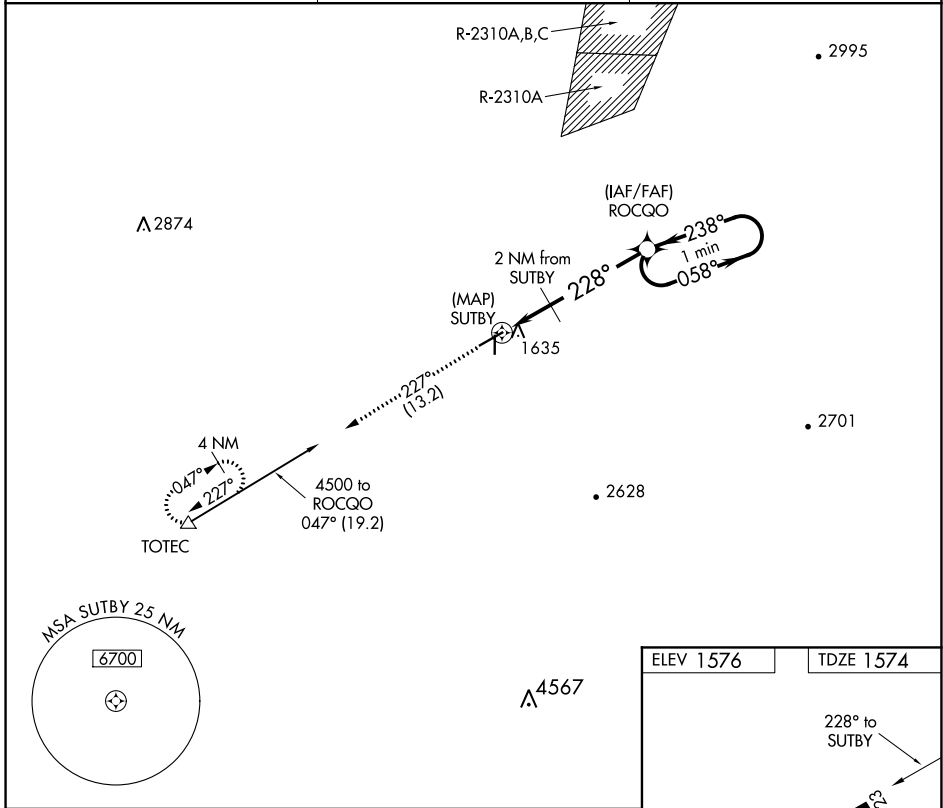

APP CRS	Rwy Idg	5564
228°	TDZE	1574
	Apt Elev	1576

GPS RWY 23
COOLIDGE MUNI (P08)

⚠ NA Circling Rwy 17-35 NA at night. When local altimeter setting not received, use Casa Grande altimeter setting and increase all MDAs 60 feet.

MISSED APPROACH: Climb to 3900 via 227° course to TOTEC and hold.

AWOS-3PT 119.350	ALBUQUERQUE CENTER 125.4 269.3	UNICOM 123.075 (CTAF) 0
----------------------------	--	-----------------------------------

CATEGORY	A	B	C	D
S-23	2060-1	486 (500-1)		NA
C CIRCLING	2100-1	524 (600-1)		NA

SW-4, 09 SEP 2021 to 07 OCT 2021

SW-4, 09 SEP 2021 to 07 OCT 2021