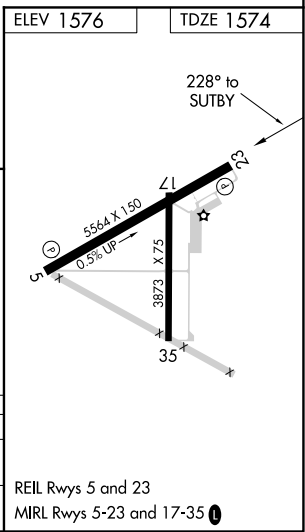

APP CRS	Rwy Idg	5564
228°	TDZE	1574
	Apt Elev	1576

GPS RWY 23
COOLIDGE MUNI (P08)

⚠ NA Circling Rwy 17-35 NA at night. When local altimeter setting not received, use Casa Grande altimeter setting and increase all MDAs 60 feet.

MISSED APPROACH: Climb to 3900 via 227° course to TOTEC and hold.

AWOS-3PT 119.350	ALBUQUERQUE CENTER 125.4 269.3	UNICOM 123.075 (CTAF) 0
----------------------------	--	-----------------------------------