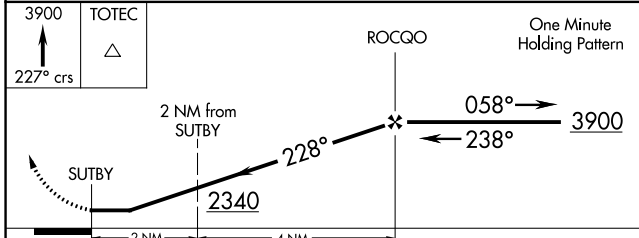

APP CRS	Rwy Idg	5564
228°	TDZE	1574
	Apt Elev	1576

GPS RWY 23
COOLIDGE MUNI (P08)

⚠ NA Circling Rwy 17-35 NA at night. When local altimeter setting not received, use Casa Grande altimeter setting and increase all MDAs 60 feet.

MISSED APPROACH: Climb to 3900 via 227° course to TOTEC and hold.

AWOS-3PT 119.350	ALBUQUERQUE CENTER 125.4 269.3	UNICOM 123.075 (CTAF) 0
----------------------------	--	-----------------------------------

CATEGORY	A	B	C	D
S-23	2060-1	486 (500-1)		NA
C CIRCLING	2100-1	524 (600-1)		NA

SW-4, 09 SEP 2021 to 07 OCT 2021

SW-4, 09 SEP 2021 to 07 OCT 2021