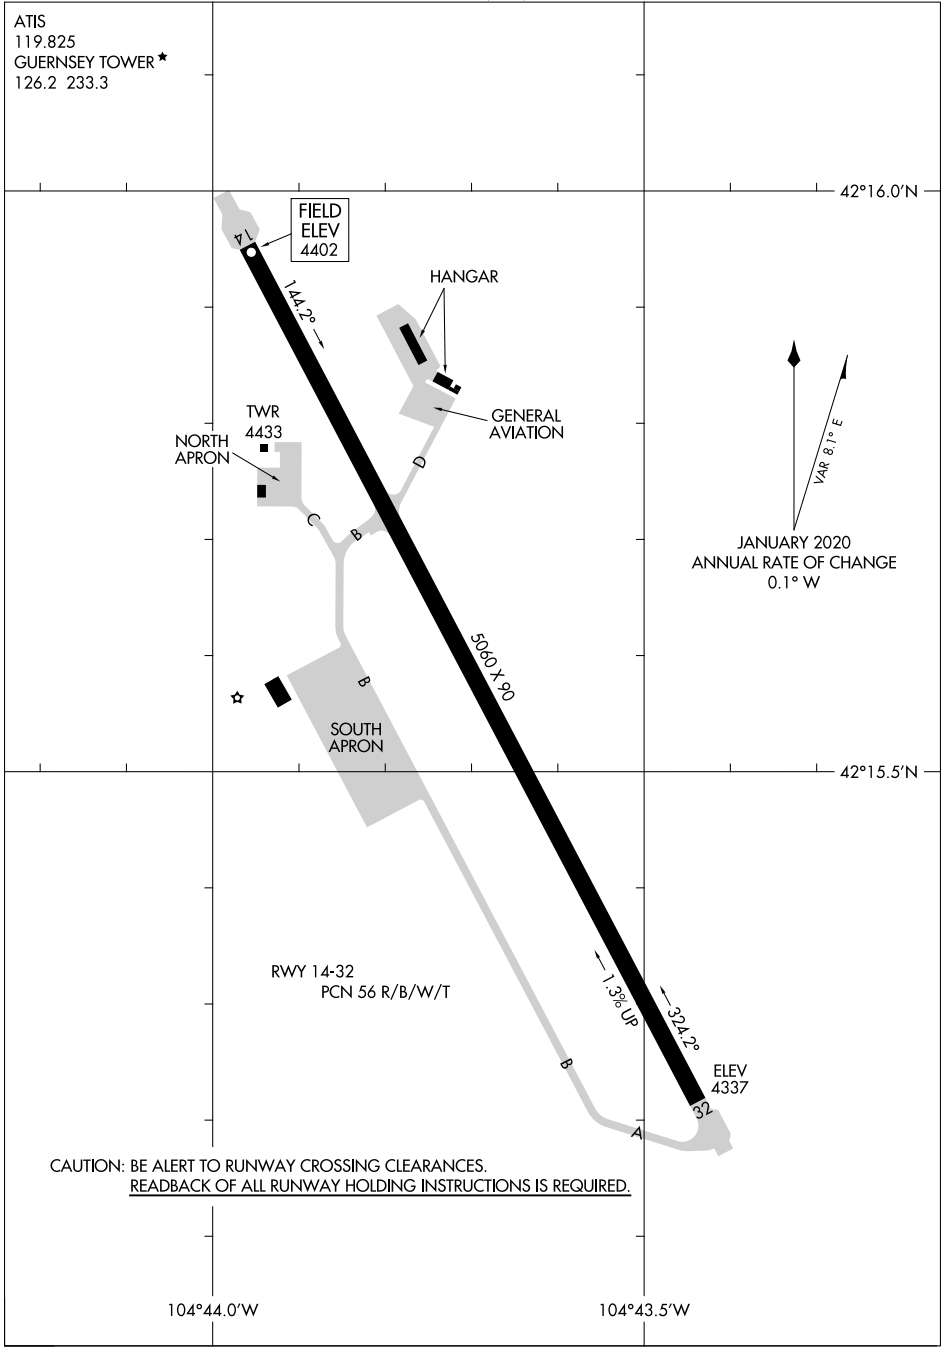

# AIRPORT DIAGRAM

AL-9220 (FAA)

CAMP GUERNSEY (GUR)  
GUERNSEY, WYOMING

ATIS  
119.825  
GUERNSEY TOWER ★  
126.2 233.3

NW-1, 09 SEP 2021 to 07 OCT 2021

NW-1, 09 SEP 2021 to 07 OCT 2021

# AIRPORT DIAGRAM

GUERNSEY, WYOMING  
CAMP GUERNSEY (GUR)