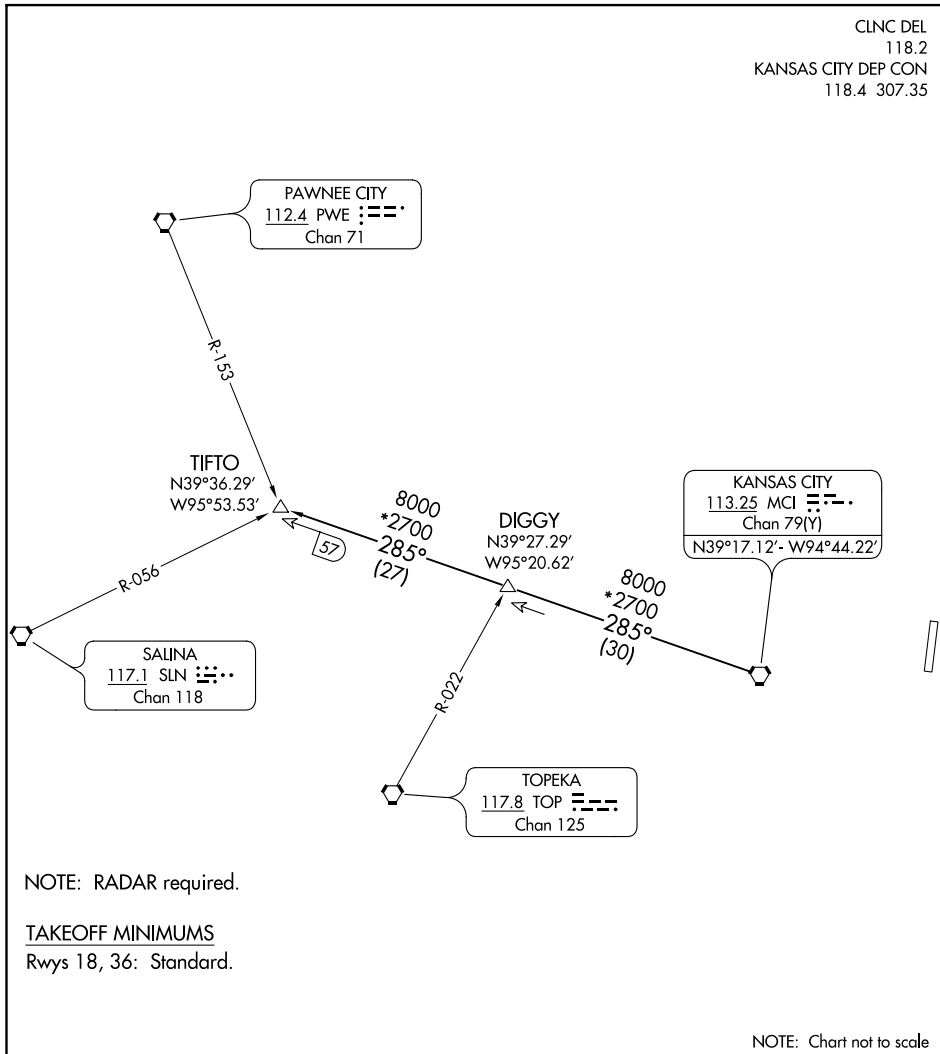

(TIFTO6.MCI) 21112
TIFTO SIX DEPARTURE

AL-9229 (FAA)

MIDWEST NTL AIR CENTER (GPH)
 MOSBY, MISSOURI

CLNC DEL
 118.2
 KANSAS CITY DEP CON
 118.4 307.35

NC-3, 09 SEP 2021 to 07 OCT 2021

NC-3, 09 SEP 2021 to 07 OCT 2021

DEPARTURE ROUTE DESCRIPTION

TAKEOFF ALL RUNWAYS: Climb on assigned heading for RADAR vectors to appropriate route. Expect filed altitude 10 minutes after departure.

TIFTO TRANSITION (TIFTO6.TIFTO): From over MCI VORTAC on MCI R-285 to TIFTO.

TIFTO SIX DEPARTURE
 (TIFTO6.MCI) 01FEB18

MOSBY, MISSOURI
 MIDWEST NTL AIR CENTER (GPH)