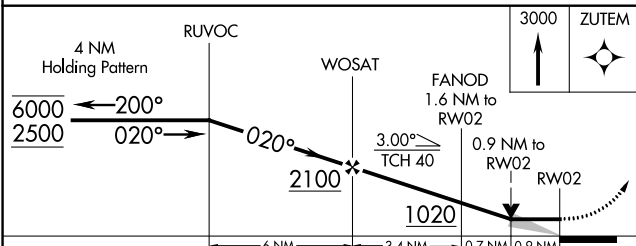

ELEV 472	TDZE 472
REIL Rws 2 and 20	
MIRL Rwy 2-20