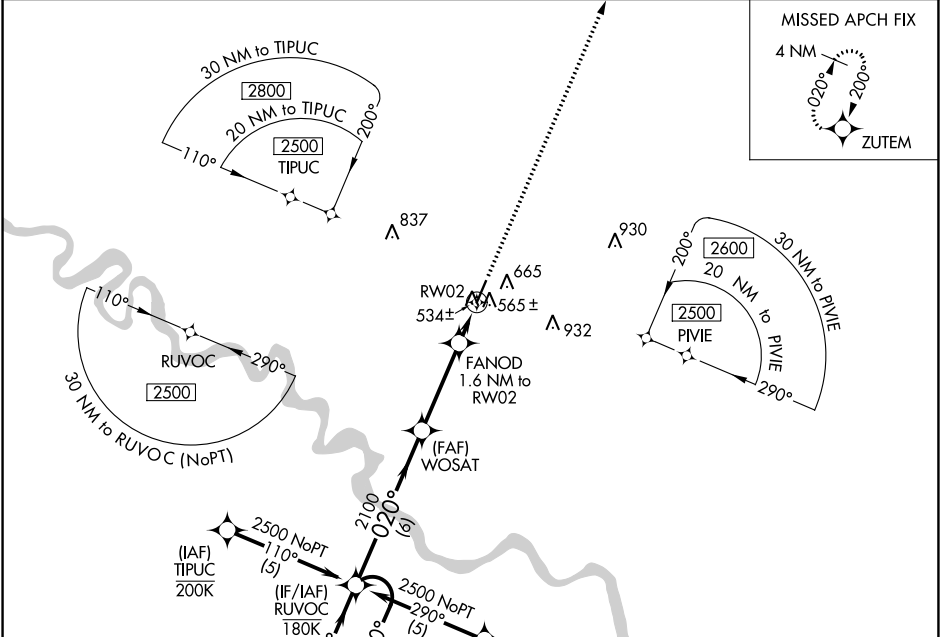

WAAS CH 63042 W02A	APP CRS 020°	Rwy Idg 5002 TDZE 472 Apt Elev 472
--	------------------------	---

RNAV (GPS) RWY 2

MC CURTAIN COUNTY RGNL (404)

RNP APCH.	MISSED APPROACH: Climb to 3000 direct ZUTEM and hold.
-----------	---

AWOS-3 120.0	FORT WORTH CENTER 123.925 269.475	UNICOM 122.8 (CTAF)
------------------------	---	-------------------------------

ELEV 472	TDZE 472
REIL Rws 2 and 20	
MIRL Rwy 2-20	

CATEGORY	A	B	C	D
LP MDA	800-1	328 (400-1)		NA
LNAV MDA	820-1	348 (400-1)		NA

SC-1, 09 SEP 2021 to 07 OCT 2021

SC-1, 09 SEP 2021 to 07 OCT 2021