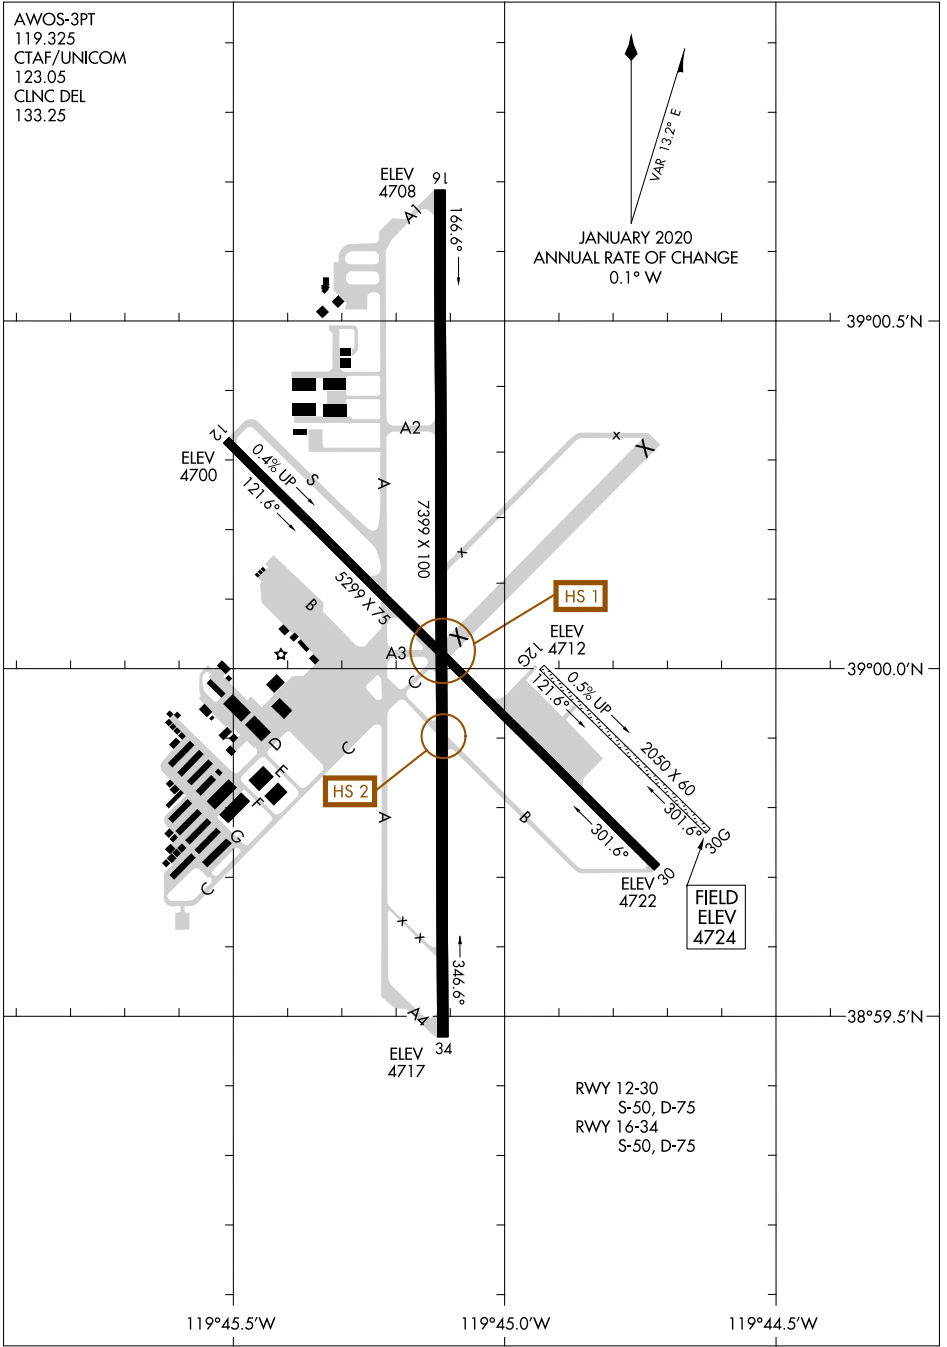

AIRPORT DIAGRAM

AL-9430 (FAA)

MINDEN-TAHOE (MEV)
MINDEN, NEVADA

AWOS-3PT
119.325
CTAF/UNICOM
123.05
CLNC DEL
133.25

VAR 13.2° E
JANUARY 2020
ANNUAL RATE OF CHANGE
0.1° W

SW-4, 09 SEP 2021 to 07 OCT 2021

SW-4, 09 SEP 2021 to 07 OCT 2021

RWY 12-30
S-50, D-75
RWY 16-34
S-50, D-75

AIRPORT DIAGRAM

MINDEN, NEVADA
MINDEN-TAHOE (MEV)