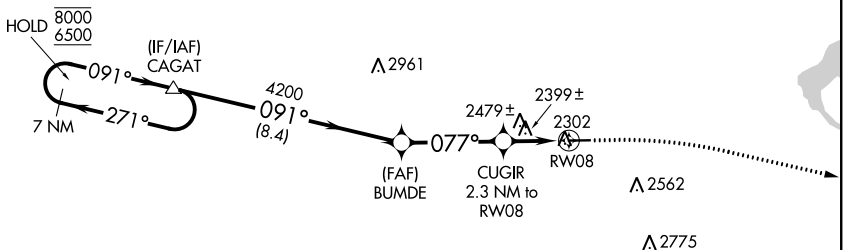

WAAS CH 86621 W08A	APP CRS 077°	Rwy Idg 4500 TDZE 2254 Apt Elev 2254
--	------------------------	---

RNAV (GPS) RWY 8

MALTA (M75)

RNP APCH. ▼	MISSED APPROACH: Climb to 6500 direct BOWDN and hold, continue climb-in-hold to 6500.
----------------	---

AWOS-3 119.25	SALT LAKE CITY CENTER 126.85 305.2	AUNICOM 122.8 (CTAF) 1
-------------------------	--	----------------------------------

Procedure NA for arrival at CAGAT on V430 westbound.

• 2854

NW-1, 09 SEP 2021 to 07 OCT 2021