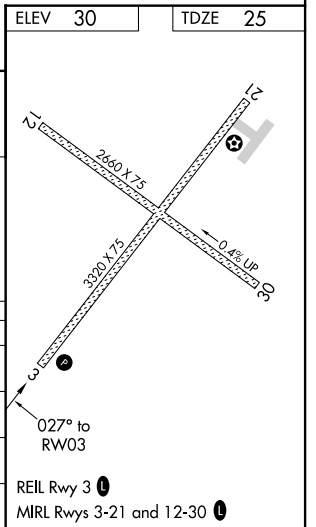

WAAS CH 97341 W03A	APP CRS 027°	Rwy ldg TDZE Apt Elev	3320 25 30
--	------------------------	-----------------------------	---------------------------------------

RNAV (GPS) RWY 3

DEERING (DEE)(PADE)

⚠ Circling to Rwy 12, 30 NA at night. For uncompensated Baro-VNAV systems, LNAV/VNAV NA below -19°C (-2°F) or above 54°C (130°F).
❄ -40°C DME/DME RNP-0.3 NA.

MISSED APPROACH: Climb to 3700 direct FEGEK and hold, continue climb-in-hold to 3700.

ASOS 135.5	ANCHORAGE CENTER 119.2 263.0	KOTZEBUE RADIO 122.25	CTAF 122.9
----------------------	--	---------------------------------	----------------------

CATEGORY	A	B	C	D
LPV DA	275-1	250 (300-1)		NA
LNAV/VNAV DA	275-1	250 (300-1)		NA
LNAV MDA	420-1	395 (400-1)	420-1 ¹ / ₈ 395 (400-1 ¹ / ₈)	NA
C CIRCLING	680-1 650 (700-1)	840-1 810 (900-1)	840-2 ¹ / ₄ 810 (900-2 ¹ / ₄)	NA