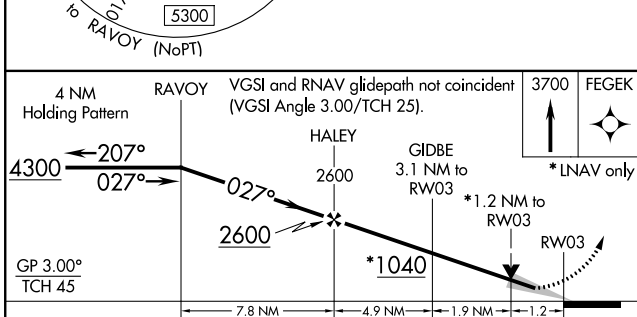

WAAS CH 97341 W03A	APP CRS 027°	Rwy ldg TDZE Apt Elev	3320 25 30
--	------------------------	-----------------------------	---------------------------------------

RNAV (GPS) RWY 3

DEERING (DEE)(PADE)

⚠ Circling to Rwy 12, 30 NA at night. For uncompensated Baro-VNAV systems, LNAV/VNAV NA below -19°C (-2°F) or above 54°C (130°F).
❄ -40°C DME/DME RNP-0.3 NA.

MISSED APPROACH: Climb to 3700 direct FEGEK and hold, continue climb-in-hold to 3700.

ASOS 135.5	ANCHORAGE CENTER 119.2 263.0	KOTZEBUE RADIO 122.25	CTAF 122.9
----------------------	--	---------------------------------	----------------------