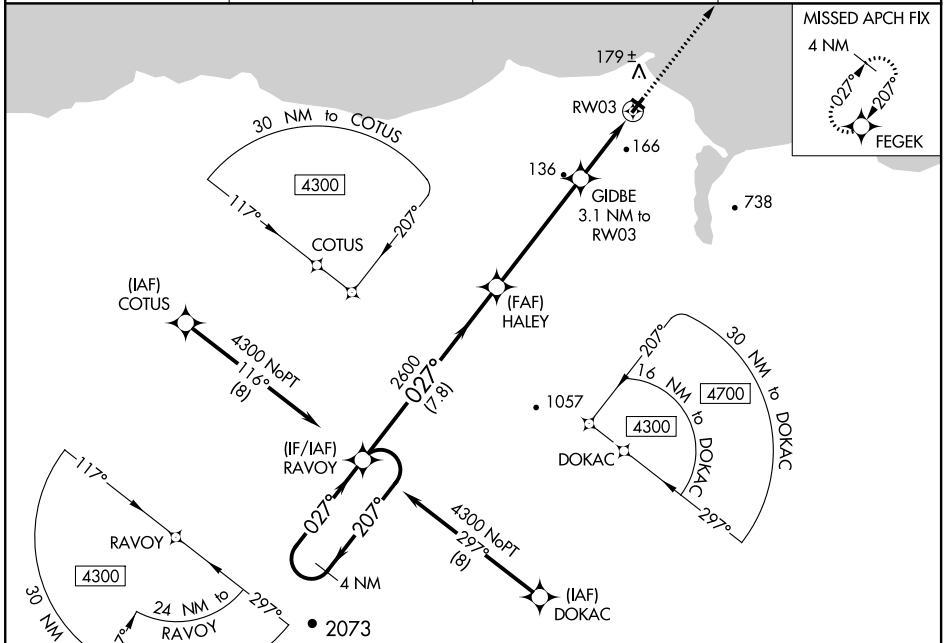

WAAS CH 97341 W03A	APP CRS 027°	Rwy ldg TDZE Apt Elev	3320 25 30
--	------------------------	-----------------------------	---------------------------------------

RNAV (GPS) RWY 3

DEERING (DEE)(PADE)

⚠ Circling to Rwy 12, 30 NA at night. For uncompensated Baro-VNAV systems, LNAV/VNAV NA below -19°C (-2°F) or above 54°C (130°F).
❄ -40°C DME/DME RNP-0.3 NA.

MISSED APPROACH: Climb to 3700 direct FEGEK and hold, continue climb-in-hold to 3700.

ASOS 135.5	ANCHORAGE CENTER 119.2 263.0	KOTZEBUE RADIO 122.25	CTAF 122.9
----------------------	--	---------------------------------	----------------------

CATEGORY	A	B	C	D
LPV DA	275-1	250 (300-1)		NA
LNAV/VNAV DA	275-1	250 (300-1)		NA
LNAV MDA	420-1	395 (400-1)	420-1 ¹ / ₈ 395 (400-1 ¹ / ₈)	NA
C CIRCLING	680-1 650 (700-1)	840-1 810 (900-1)	840-2 ¹ / ₄ 810 (900-2 ¹ / ₄)	NA

AK, 12 AUG 2021 to 07 OCT 2021

AK, 12 AUG 2021 to 07 OCT 2021