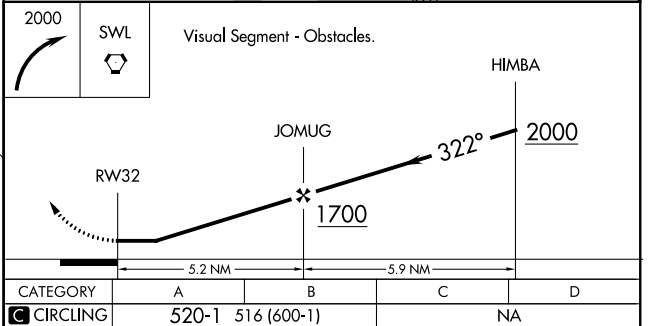

# RNAV (GPS)-B

CRISFIELD-SOMERSET COUNTY (W41)

RNP APCH.		MISSED APPROACH: Climbing right turn to 2000 direct SWL VORTAC and hold.
<p>▼ Circling NA to Rwys 6 and 24. ▲ NA Procedure NA at night. Use Wallops Island altimeter setting.</p>		
WAL ASOS <b>119.175</b>	PATUXENT APP CON ★ <b>127.95 314.0</b>	UNICOM <b>122.8 (CTAF) 0</b>