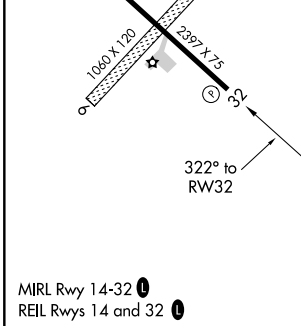

APP CRS <b>322°</b>	Rwy Idg TDZE Apt Elev	<b>N/A</b> <b>N/A</b> <b>4</b>
------------------------	-----------------------------	--------------------------------------

# RNAV (GPS)-B

CRISFIELD-SOMERSET COUNTY (W41)

RNP APCH.		MISSED APPROACH: Climbing right turn to 2000 direct SWL VORTAC and hold.
<p>▼ Circling NA to Rwys 6 and 24. ▲ NA Procedure NA at night. Use Wallops Island altimeter setting.</p>		
WAL ASOS <b>119.175</b>	PATUXENT APP CON ★ <b>127.95 314.0</b>	UNICOM <b>122.8 (CTAF) 0</b>