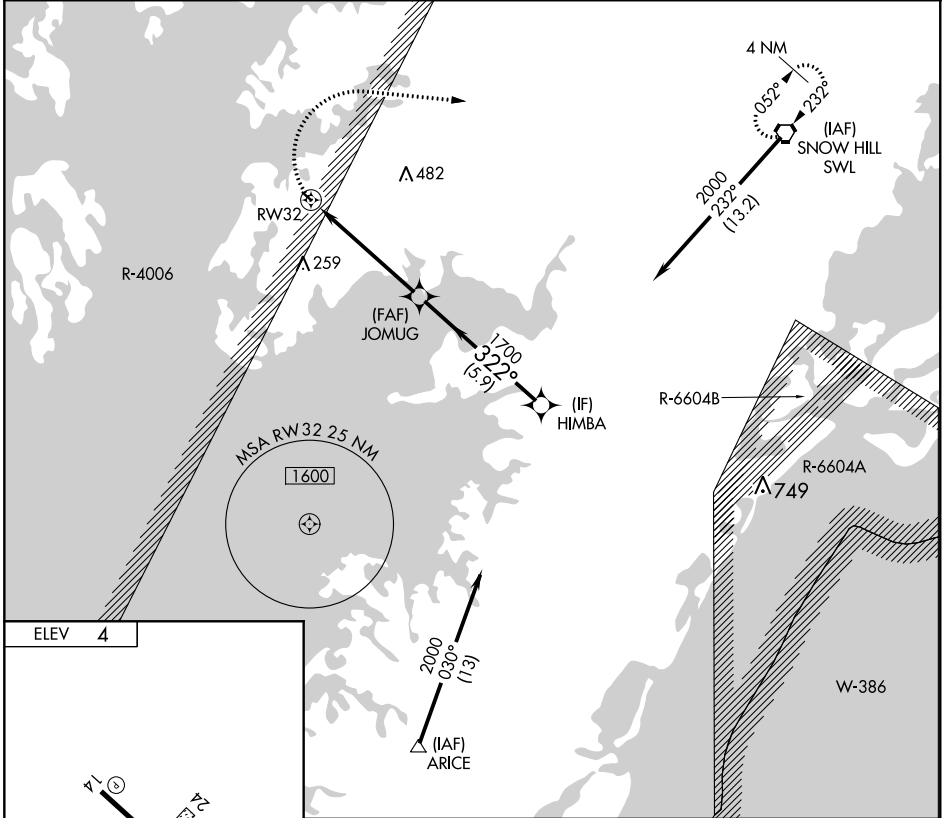

APP CRS <b>322°</b>	Rwy Idg TDZE Apt Elev	<b>N/A</b> <b>N/A</b> <b>4</b>
------------------------	-----------------------------	--------------------------------------

# RNAV (GPS)-B

CRISFIELD-SOMERSET COUNTY (W41)

RNP APCH.		MISSED APPROACH: Climbing right turn to 2000 direct SWL VORTAC and hold.
<p>▼ Circling NA to Rwys 6 and 24. ▲ NA Procedure NA at night. Use Wallops Island altimeter setting.</p>		
WAL ASOS <b>119.175</b>	PATUXENT APP CON ★ <b>127.95 314.0</b>	UNICOM <b>122.8 (CTAF) 0</b>

NE-3, 09 SEP 2021 to 07 OCT 2021

NE-3, 09 SEP 2021 to 07 OCT 2021