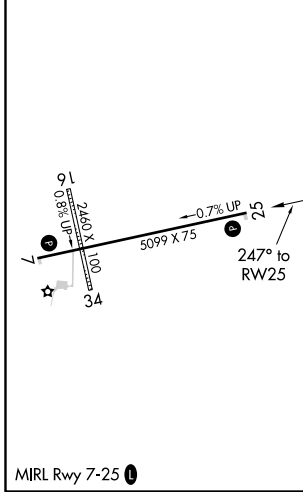

CATEGORY	A	B	C	D
LPV DA	3768-1		315 (300-1)	
LNAV/VNAV DA	3818-1¼		365 (400-1¼)	
LNAV MDA	3900-1	447 (500-1)	3900-1⅓	447 (500-1⅓)
CIRCLING	4000-1	510 (600-1)	4000-1½ 510 (600-1½)	4040-2 550 (600-2)

NW-1, 09 SEP 2021 to 07 OCT 2021

NW-1, 09 SEP 2021 to 07 OCT 2021