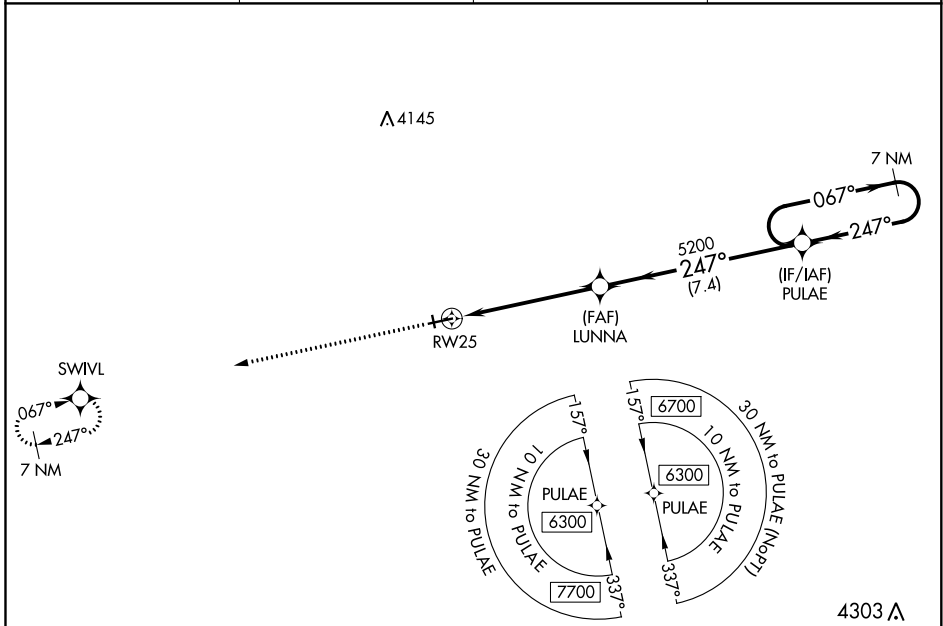

WAAS CH 61229 W25A	APP CRS 247°	Rwy Idg TDZE 3453 Apt Elev 3490
--	------------------------	---

RNAV (GPS) RWY 25

ROUNDUP (R.P.X)

NA When VGSI inop, Circling to Rwy 7 NA at night. Baro-VNAV NA. Use Billings altimeter setting; when not received, procedure NA. DME/DME RNP-0.3 NA.

MISSED APPROACH: Climb to 6600 direct SWIVL and hold

BIL ASOS 126.3	SALT LAKE CENTER 126.85 305.2	UNICOM 122.8 (CTAF)	122.7
--------------------------	---	-------------------------------	--------------

ELEV 3490	TDZE 3453
------------------	------------------

CATEGORY	A	B	C	D
LPV DA	3768-1		315 (300-1)	
LNAV/VNAV DA	3818-1¼		365 (400-1¼)	
LNAV MDA	3900-1	447 (500-1)	3900-1⅓	447 (500-1⅓)
CIRCLING	4000-1	510 (600-1)	4000-1½ 510 (600-1½)	4040-2 550 (600-2)

NW-1, 09 SEP 2021 to 07 OCT 2021

NW-1, 09 SEP 2021 to 07 OCT 2021