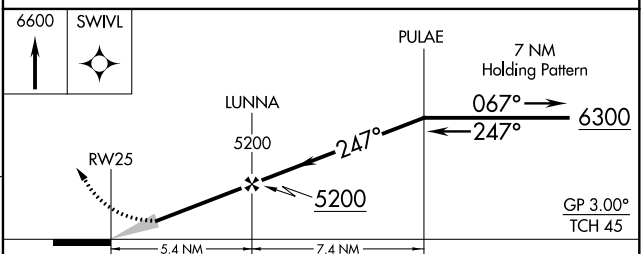

CATEGORY	A	B	C	D
LPV DA	3768-1		315 (300-1)	
LNAV/VNAV DA	3818-1¼		365 (400-1¼)	
LNAV MDA	3900-1	447 (500-1)	3900-1⅓	447 (500-1⅓)
CIRCLING	4000-1	510 (600-1)	4000-1½ 510 (600-1½)	4040-2 550 (600-2)

NW-1, 09 SEP 2021 to 07 OCT 2021

NW-1, 09 SEP 2021 to 07 OCT 2021