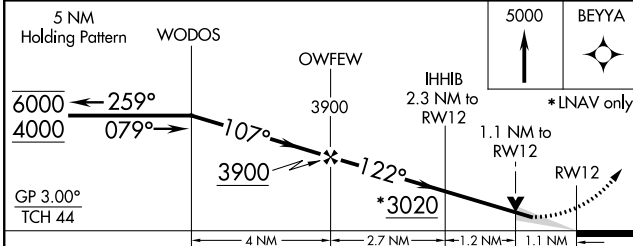

WAAS CH 97729 W12A	APP CRS 122°	Rwy Idg TDZE Apt Elev	3900 2252 2264
--	------------------------	-----------------------------	---

RNAV (GPS) RWY 12

SHER-WOOD (PWD)

RNP APCH.	MISSED APPROACH: Climb to 5000 direct BEYYA and hold.
Circling Rwy 8, 26 NA at night. For uncompensated Baro-VNAV systems, LNAV/VNAV NA below -19°C or above 54°C. When local altimeter setting not received, use Williston altimeter setting.	

AWOS-3 135.025	SALT LAKE CENTER 126.85 305.2	UNICOM 122.8 (CTAF) 0
--------------------------	---	---------------------------------

CATEGORY	A	B	C	D
LPV DA	2567-7/8		315 (400-7/8)	
LNAV/VNAV DA	2617-1		365 (400-1)	
LNAV MDA	2660-1	408 (400-1)	2660-1 1/8	408 (400-1 1/8)
CIRCLING	2780-1	516 (600-1)	2880-1 3/4 616 (700-1 3/4)	3100-2 3/4 836 (900-2 3/4)