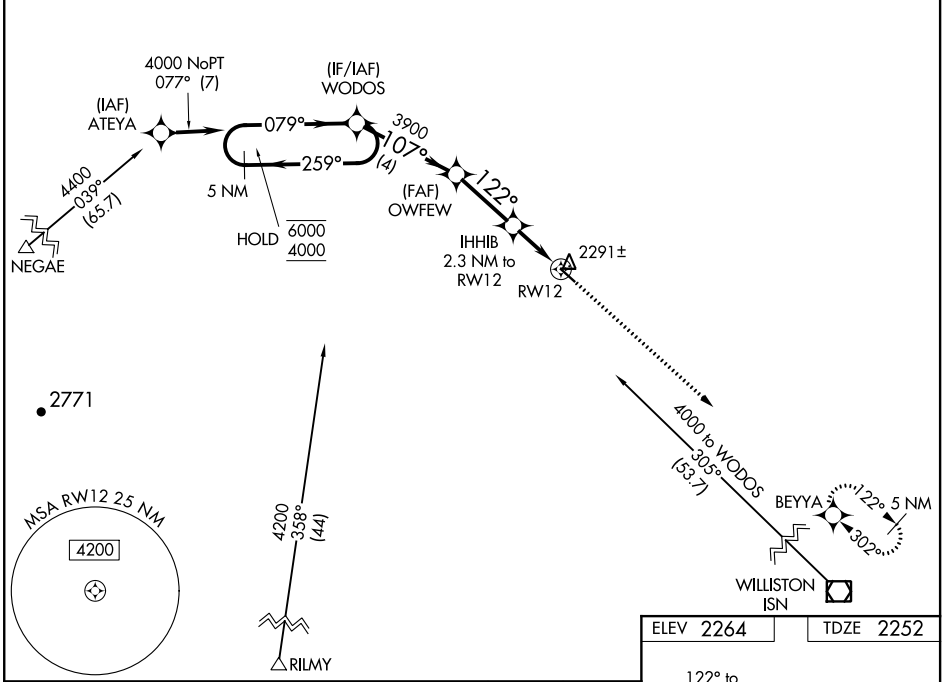

WAAS CH 97729 W12A	APP CRS 122°	Rwy Idg TDZE Apt Elev	3900 2252 2264
--	------------------------	-----------------------------	---

RNAV (GPS) RWY 12

SHER-WOOD (PWD)

RNP APCH.	MISSED APPROACH: Climb to 5000 direct BEYYA and hold.
Circling Rwy 8, 26 NA at night. For uncompensated Baro-VNAV systems, LNAV/VNAV NA below -19°C or above 54°C. When local altimeter setting not received, use Williston altimeter setting.	

AWOS-3 135.025	SALT LAKE CENTER 126.85 305.2	UNICOM 122.8 (CTAF) 0
--------------------------	---	---------------------------------

CATEGORY	A	B	C	D
LPV DA	2567-7/8		315 (400-7/8)	
LNAV/VNAV DA	2617-1		365 (400-1)	
LNAV MDA	2660-1	408 (400-1)	2660-1 1/8	408 (400-1 1/8)
CIRCLING	2780-1	516 (600-1)	2880-1 3/4 616 (700-1 3/4)	3100-2 3/4 836 (900-2 3/4)

ELEV 2264	TDZE 2252
MRL Rwy 12-30 0	

NW-1, 09 SEP 2021 to 07 OCT 2021

NW-1, 09 SEP 2021 to 07 OCT 2021