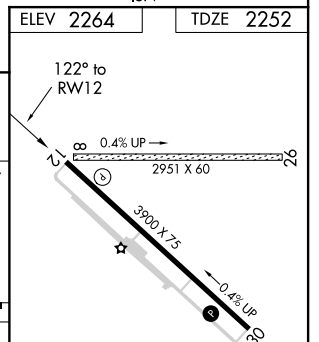

WAAS CH 97729 W12A	APP CRS 122°	Rwy Idg TDZE Apt Elev	3900 2252 2264
--	------------------------	-----------------------------	---

RNAV (GPS) RWY 12

SHER-WOOD (PWD)

RNP APCH.	MISSED APPROACH: Climb to 5000 direct BEYYA and hold.
Circling Rwy 8, 26 NA at night. For uncompensated Baro-VNAV systems, LNAV/VNAV NA below -19°C or above 54°C. When local altimeter setting not received, use Williston altimeter setting.	

AWOS-3 135.025	SALT LAKE CENTER 126.85 305.2	UNICOM 122.8 (CTAF) 0
--------------------------	---	---------------------------------

CATEGORY	A	B	C	D
LPV DA	2567-7/8		315 (400-7/8)	
LNAV/VNAV DA	2617-1		365 (400-1)	
LNAV MDA	2660-1	408 (400-1)	2660-1 1/8	408 (400-1 1/8)
CIRCLING	2780-1	516 (600-1)	2880-1 3/4 616 (700-1 3/4)	3100-2 3/4 836 (900-2 3/4)