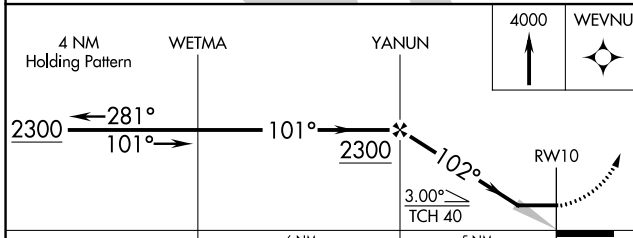

APP CRS <b>102°</b>	Rwy Idg <b>3498</b>
	TDZE <b>664</b>
	Apt Elev <b>664</b>

# RNAV (GPS) RWY 10

BOIS BLANC ISLAND (6Y1)

NA	DME/DME RNP-0.3 NA. Use Cheboygan altimeter setting.	MISSED APPROACH: Climb to 4000 direct WEVNU and hold, continue climb-in-hold to 4000.
----	---	---

SLH AWOS-3 <b>118.175</b>	MINNEAPOLIS CENTER <b>134.6 354.05</b>	CTAF <b>122.9</b>
------------------------------	---	----------------------