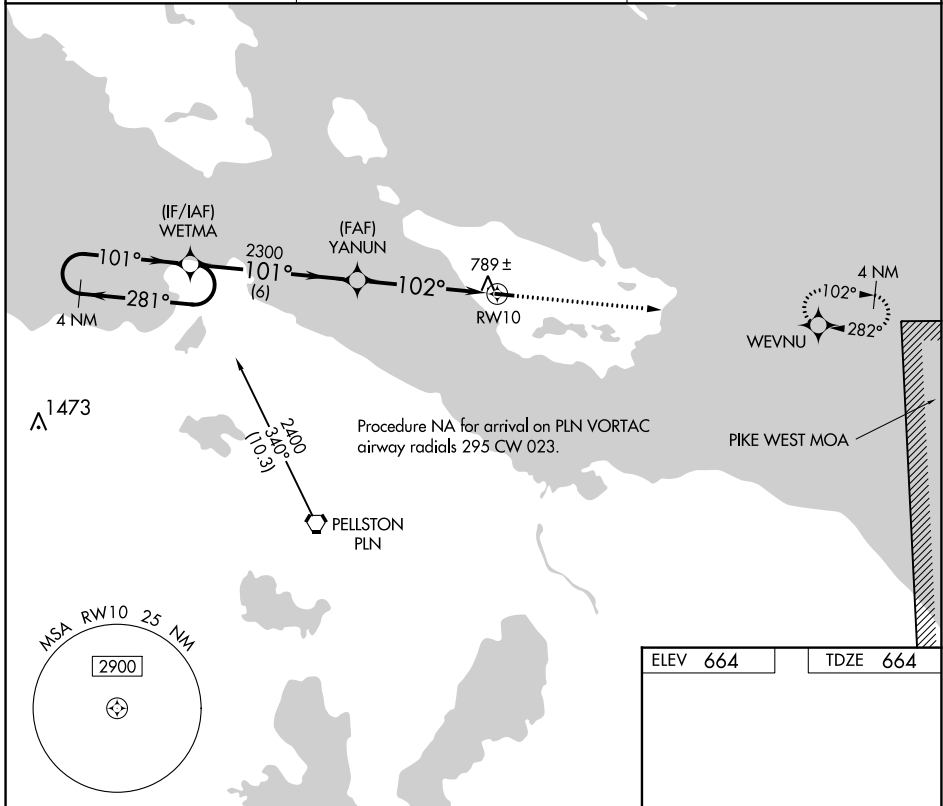

APP CRS <b>102°</b>	Rwy Idg <b>3498</b>
	TDZE <b>664</b>
	Apt Elev <b>664</b>

# RNAV (GPS) RWY 10

BOIS BLANC ISLAND (6Y1)

NA	DME/DME RNP-0.3 NA. Use Cheboygan altimeter setting.	MISSED APPROACH: Climb to 4000 direct WEVNU and hold, continue climb-in-hold to 4000.
----	---	---

SLH AWOS-3 <b>118.175</b>	MINNEAPOLIS CENTER <b>134.6 354.05</b>	CTAF <b>122.9</b>
------------------------------	---	----------------------

ELEV 664	TDZE 664
----------	----------

CATEGORY	A	B	C	D
LNVA MDA	1060-1	396 (400-1)	NA	
CIRCLING	1120-1	456 (500-1)	NA	

EC-1, 09 SEP 2021 to 07 OCT 2021

EC-1, 09 SEP 2021 to 07 OCT 2021