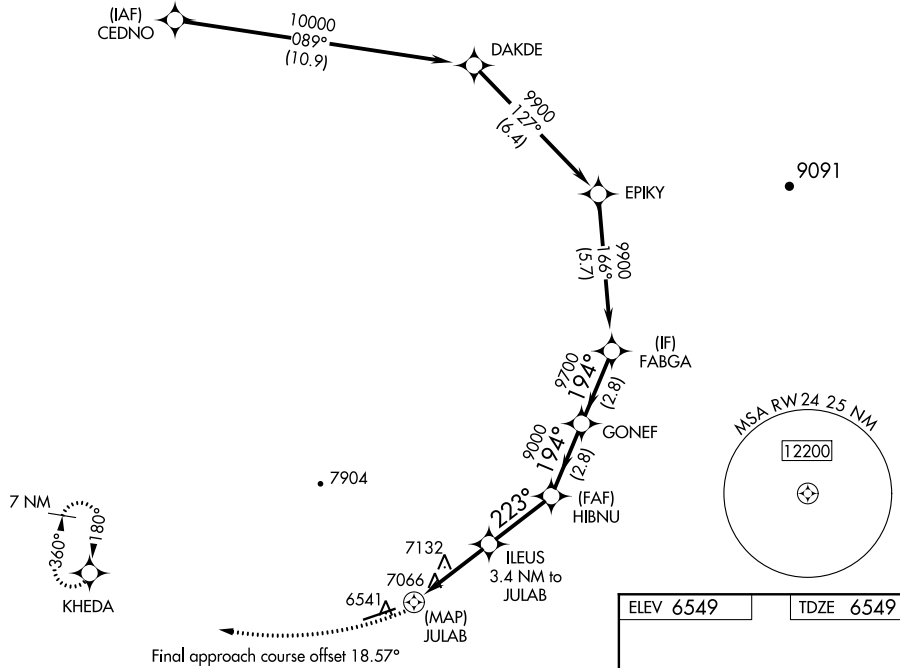

RNAV (GPS) RWY 24

DIXON (DWX)

⚠ Rwy 24 helicopter visibility reduction below 1 SM NA.
⚠ DME/DME RNP-0.3 NA. Straight-in Rwy 24 NA at night,
 Circling Rwy 24 NA at night.

MISSED APPROACH: Climbing right turn to 9500
 direct KHEDA and hold, continue climb-in-hold to
 9500.

AWOS-3PT
119.425

DENVER CENTER
120.475 235.975

CTAF
122.90

NW-1, 09 SEP 2021 to 07 OCT 2021

NW-1, 09 SEP 2021 to 07 OCT 2021

ELEV 6549	TDZE 6549
-----------	-----------

CATEGORY	A	B	C	D
LP MDA	7400-1 851 (900-1)	7400-1¼ 851 (900-1¼)	7400-2½	851 (900-2½)
LNAV MDA	7420-1 871 (900-1)	7420-1¼ 871 (900-1¼)	7420-2½	871 (900-2½)
C CIRCLING	7420-1¼	871 (900-1¼)	7440-2¾ 891 (900-2¾)	7900-3 1351 (1400-3)

MIRL Rwy 6-24 **⓪**
 REIL Rws 6 and 24 **⓪**