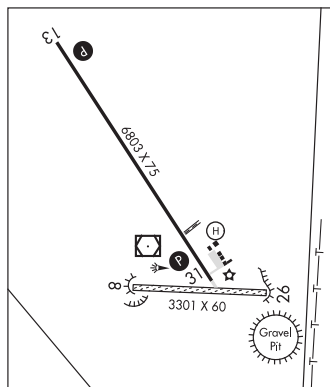

BIG PINEY

MILEY MEML FLD (BPI)(KBPI) 3 N UTC-7(-6DT) N42°34.93' W110°06.53'

SALT LAKE CITY
H-3E, L-11D
IAP

6994 B NOTAM FILE BPI

RWY 13-31: H6803X75 (ASPH) S-45, D-60 PCN 31 F/A/X/T MIRL

0.7% up NW

RWY 13: REIL. PAPI(P2L)—GA 3.0° TCH 34'.

RWY 31: REIL. PAPI(P2L)—GA 3.0° TCH 33'.

RWY 08-26: 3301X60 (TURF-DIRT)

RWY 08: Pole.

SERVICE: FUEL 100LL, JET A LGT Actvt REIL Rwy 13 and 31; PAPI Rwy 13 and 31; MIRL Rwy 13-31—122.7.

AIRPORT REMARKS: Attended Mon-Fri 1600-2300Z†. For svc after hrs call 307-276-4022. Fuel: 24 hr credit card svc avbl, Jet A truck also avbl. Rwy 08-26 no line of sight between rwy ends.

RADIO AIDS TO NAVIGATION: NOTAM FILE BPI.

BIG PINEY (H) VORW/DME 116.5 BPI Chan 112 N42°34.77'

W110°06.55' at fld. 6952/16E.

BOYSEN RESERVOIR TBX N43°27.88' W108°14.31'/7298

CHEYENNE
H-3E, L-11E

AWOS-3PT 119.150 (307) 709-4487

BOYSEN RESERVOIR N43°27.79' W108°17.98' NOTAM FILE CPR.

CHEYENNE
H-3E, L-11E

(H) VORW/DME 117.8 BOY Chan 125 7550/16E.

RCO 122.3 (CASPER RADIO)

BUFFALO

JOHNSON CO (BYG)(KBYG) 3 NW UTC-7(-6DT) N44°22.87' W106°43.31'