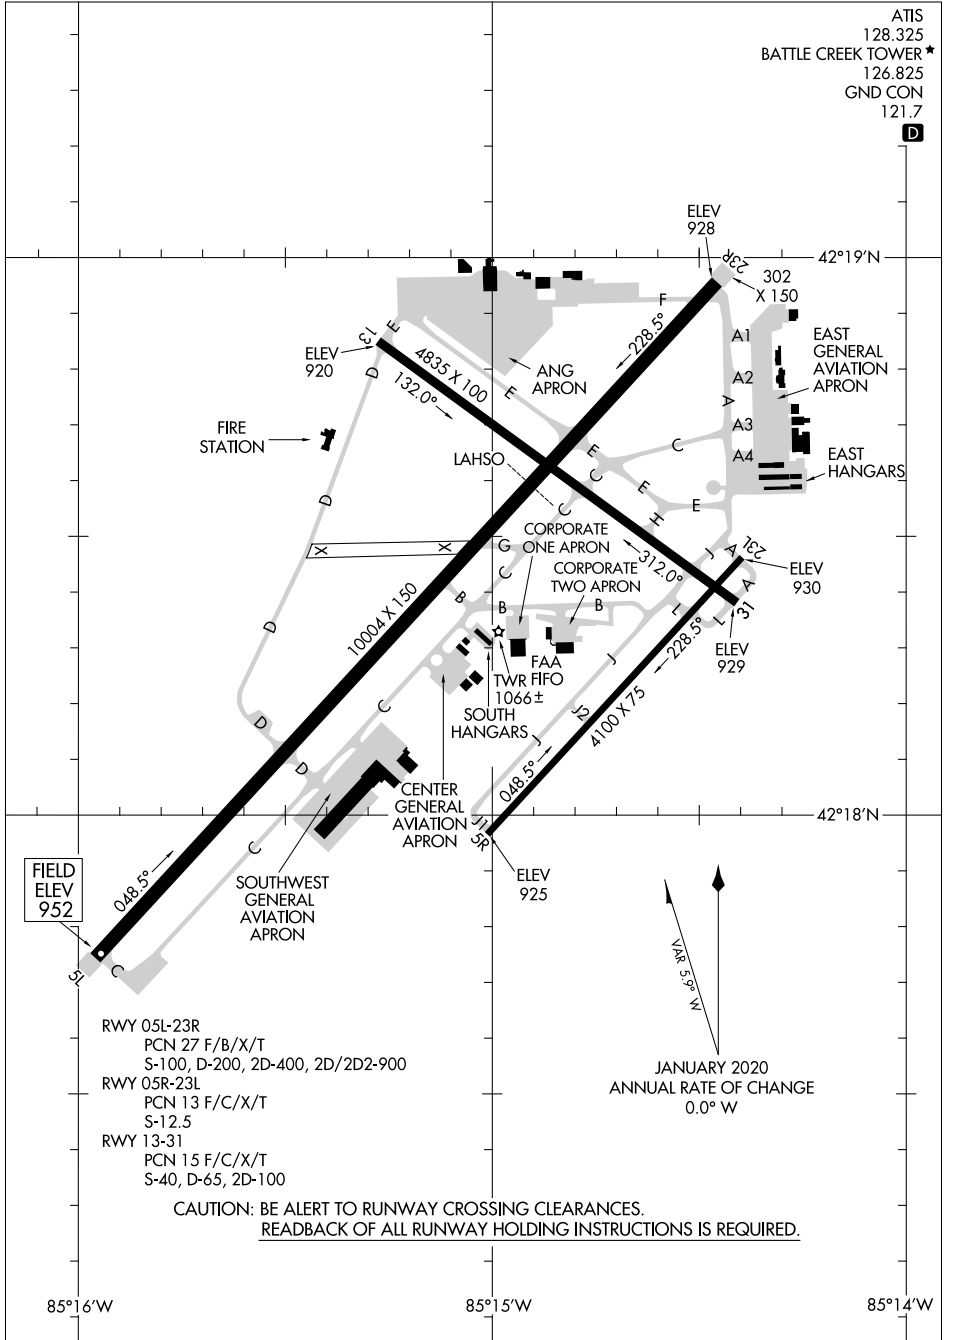

21112
AIRPORT DIAGRAM

BATTLE CREEK EXEC AT KELLOGG FLD (BTL)

AL-41 (FAA)

BATTLE CREEK, MICHIGAN

ATIS 128.325
 BATTLE CREEK TOWER* 126.825
 GND CON 121.7

D

EC-1, 07 OCT 2021 to 04 NOV 2021

EC-1, 07 OCT 2021 to 04 NOV 2021

AIRPORT DIAGRAM
 21112

BATTLE CREEK, MICHIGAN
BATTLE CREEK EXEC AT KELLOGG FLD (BTL)