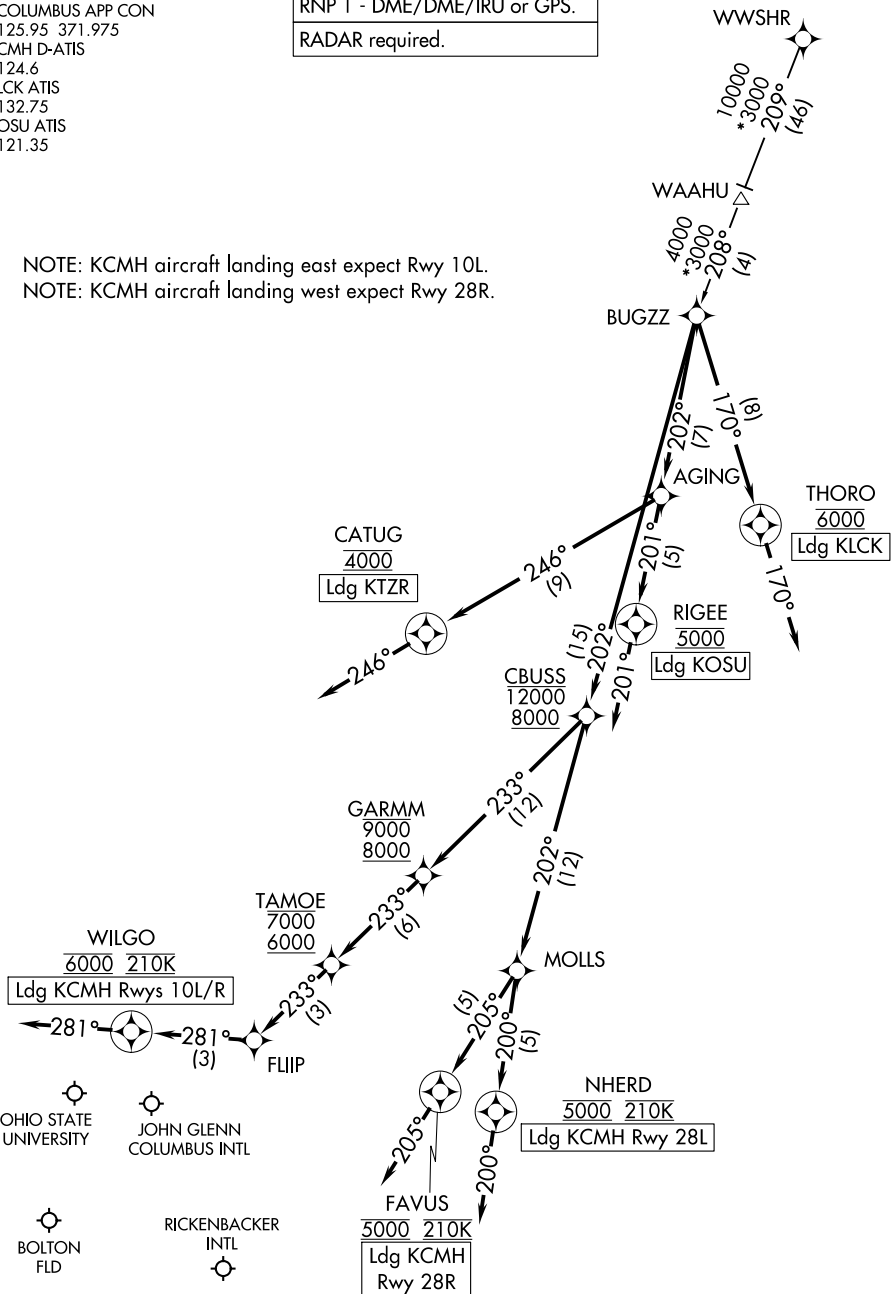

CBUSS ONE ARRIVAL (RNAV)

COLUMBUS, OHIO

COLUMBUS APP CON
 125.95 371.975
 CMH D-ATIS
 124.6
 LCK ATIS
 132.75
 OSU ATIS
 121.35

RNP 1 - DME/DME/IRU or GPS.
 RADAR required.

NOTE: KCMH aircraft landing east expect Rwy 10L.
 NOTE: KCMH aircraft landing west expect Rwy 28R.

(NARRATIVE ON FOLLOWING PAGE)

NOTE: Chart not to scale.

CBUSS ONE ARRIVAL (RNAV)

COLUMBUS, OHIO