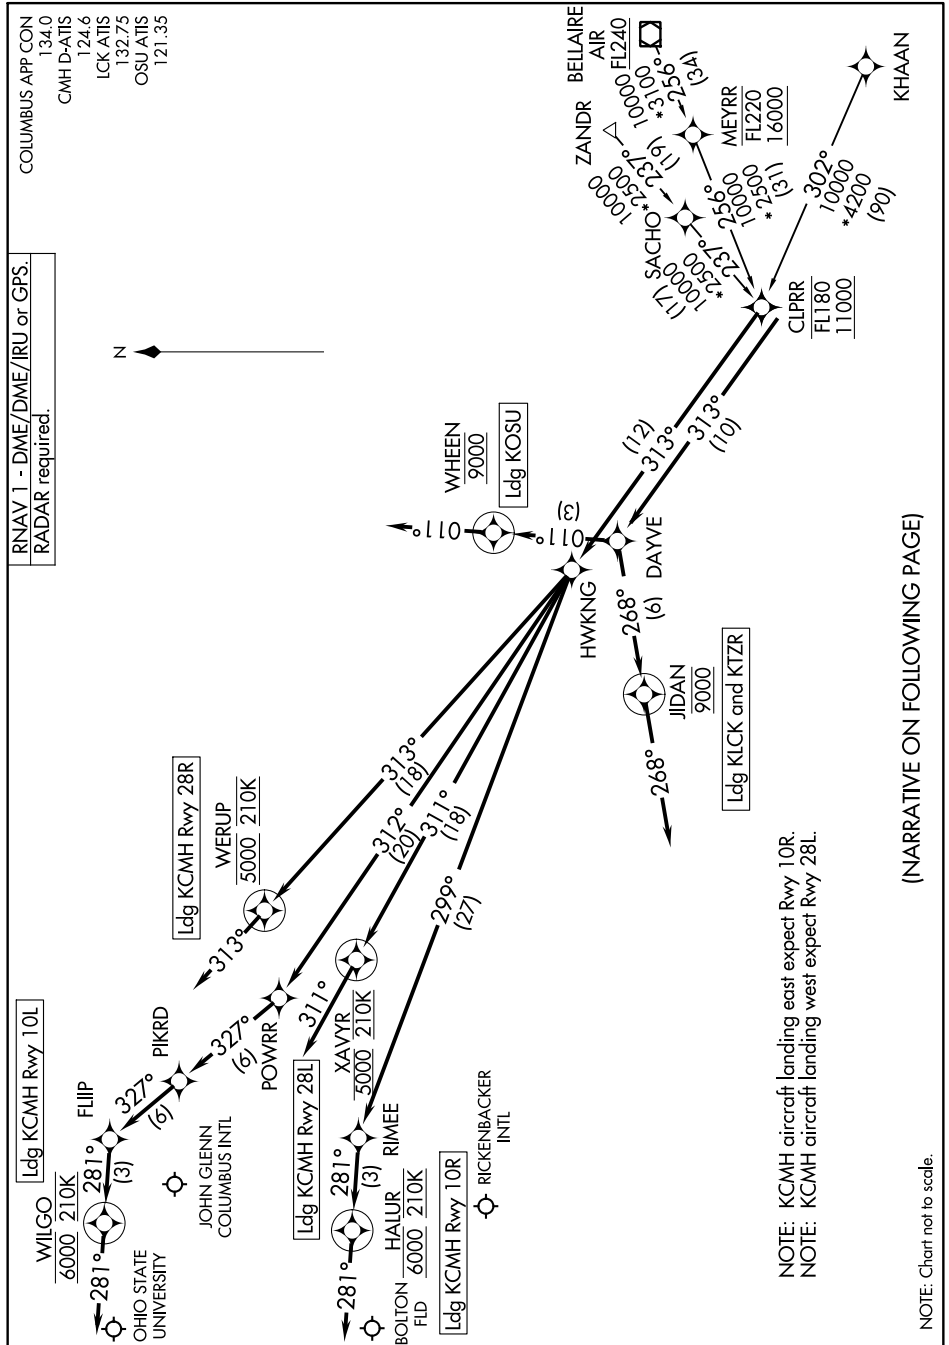

CLPRR ONE ARRIVAL (RNAV)

COLUMBUS, OHIO

EC-2, 07 OCT 2021 to 04 NOV 2021

CLPRR ONE ARRIVAL (RNAV)

COLUMBUS, OHIO

EC-2, 07 OCT 2021 to 04 NOV 2021