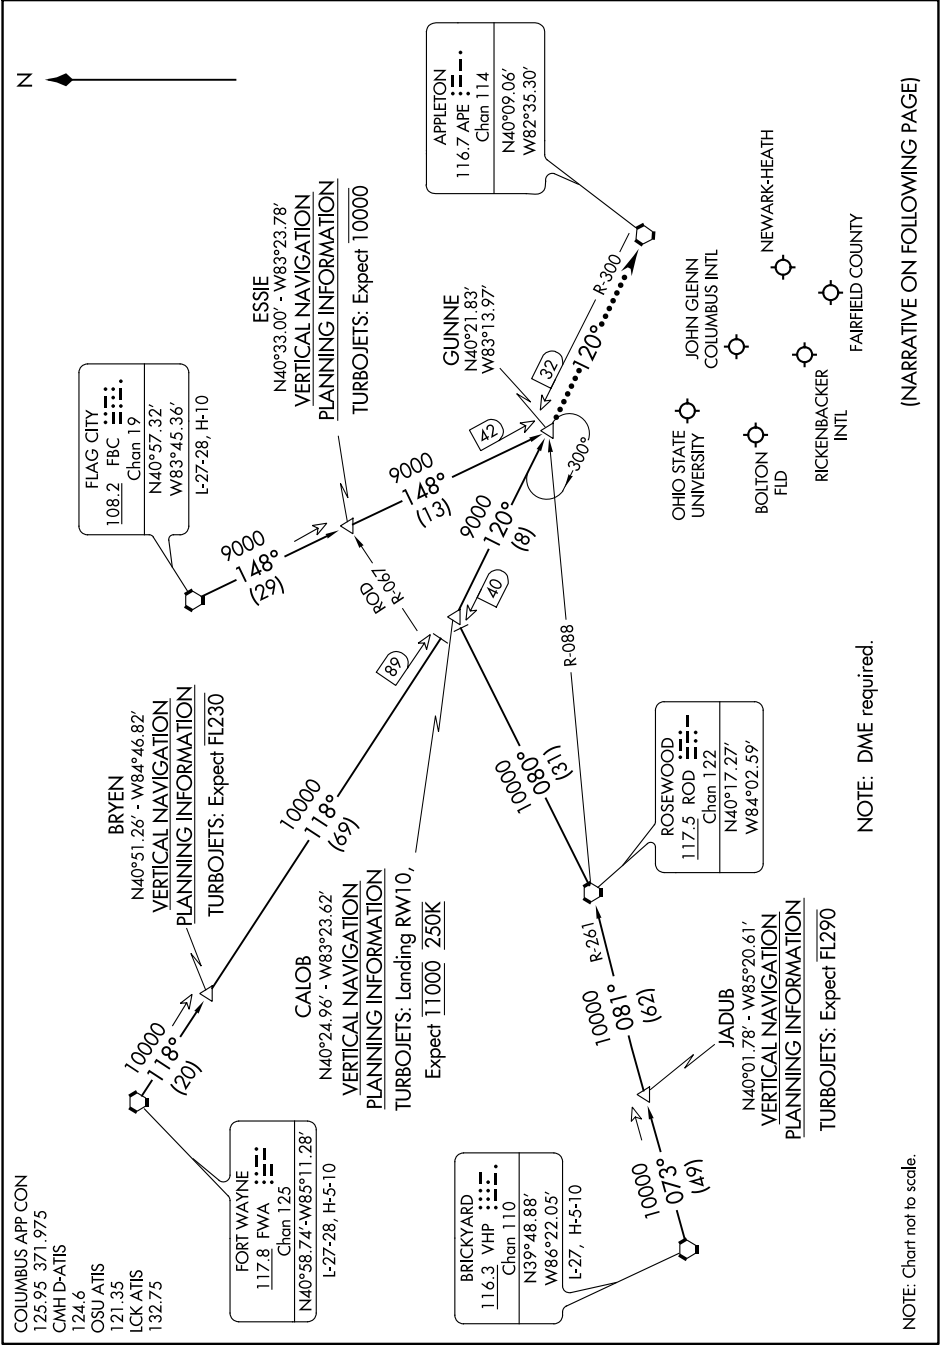

GUNNE FOUR ARRIVAL

EC-2, 07 OCT 2021 to 04 NOV 2021

(NARRATIVE ON FOLLOWING PAGE)

NOTE: DME required.

NOTE: Chart not to scale.

EC-2, 07 OCT 2021 to 04 NOV 2021

GUNNE FOUR ARRIVAL