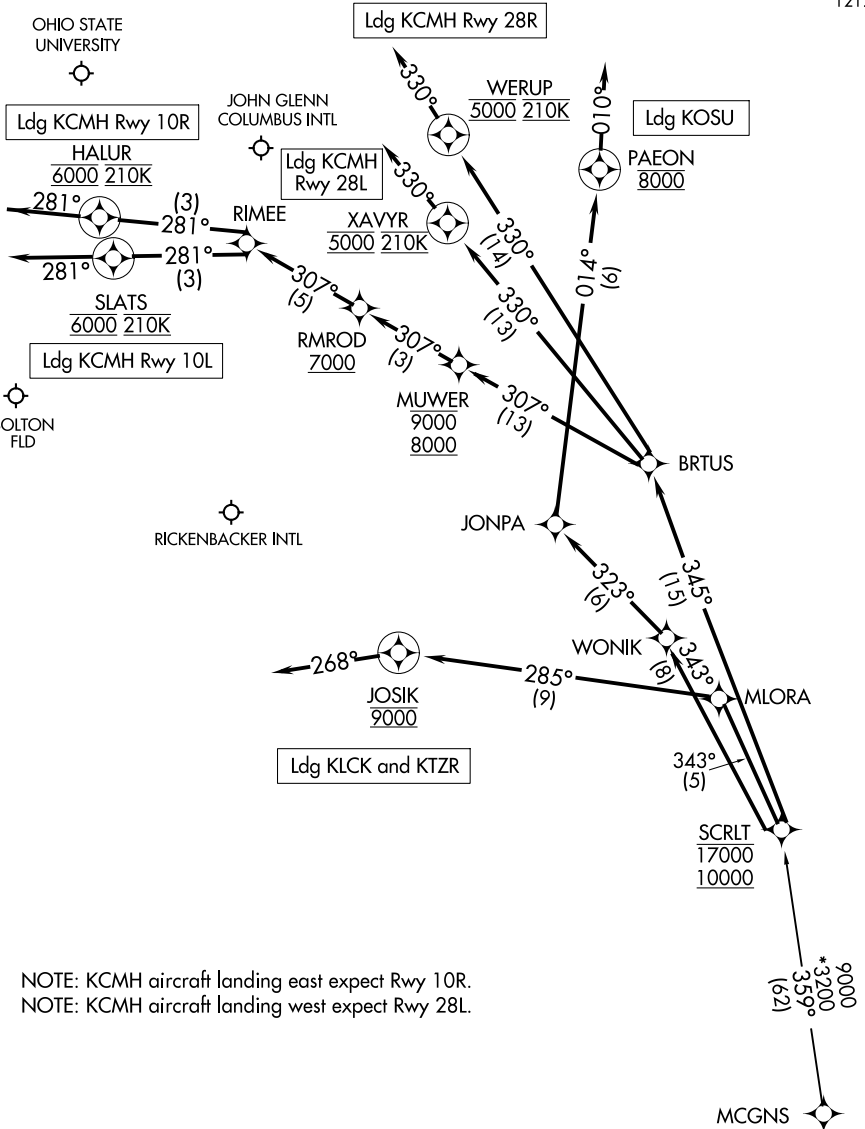

SCRLT ONE ARRIVAL (RNAV)

COLUMBUS, OHIO

RNAV 1 - DME/DME/IRU or GPS.
RADAR required.

COLUMBUS APP CON 134.0
CMH D-ATIS 124.6
LCK ATIS 132.75
OSU ATIS 121.35

NOTE: KCMH aircraft landing east expect Rwy 10R.
NOTE: KCMH aircraft landing west expect Rwy 28L.

(NARRATIVE ON FOLLOWING PAGE)

NOTE: Chart not to scale.

SCRLT ONE ARRIVAL (RNAV)

COLUMBUS, OHIO