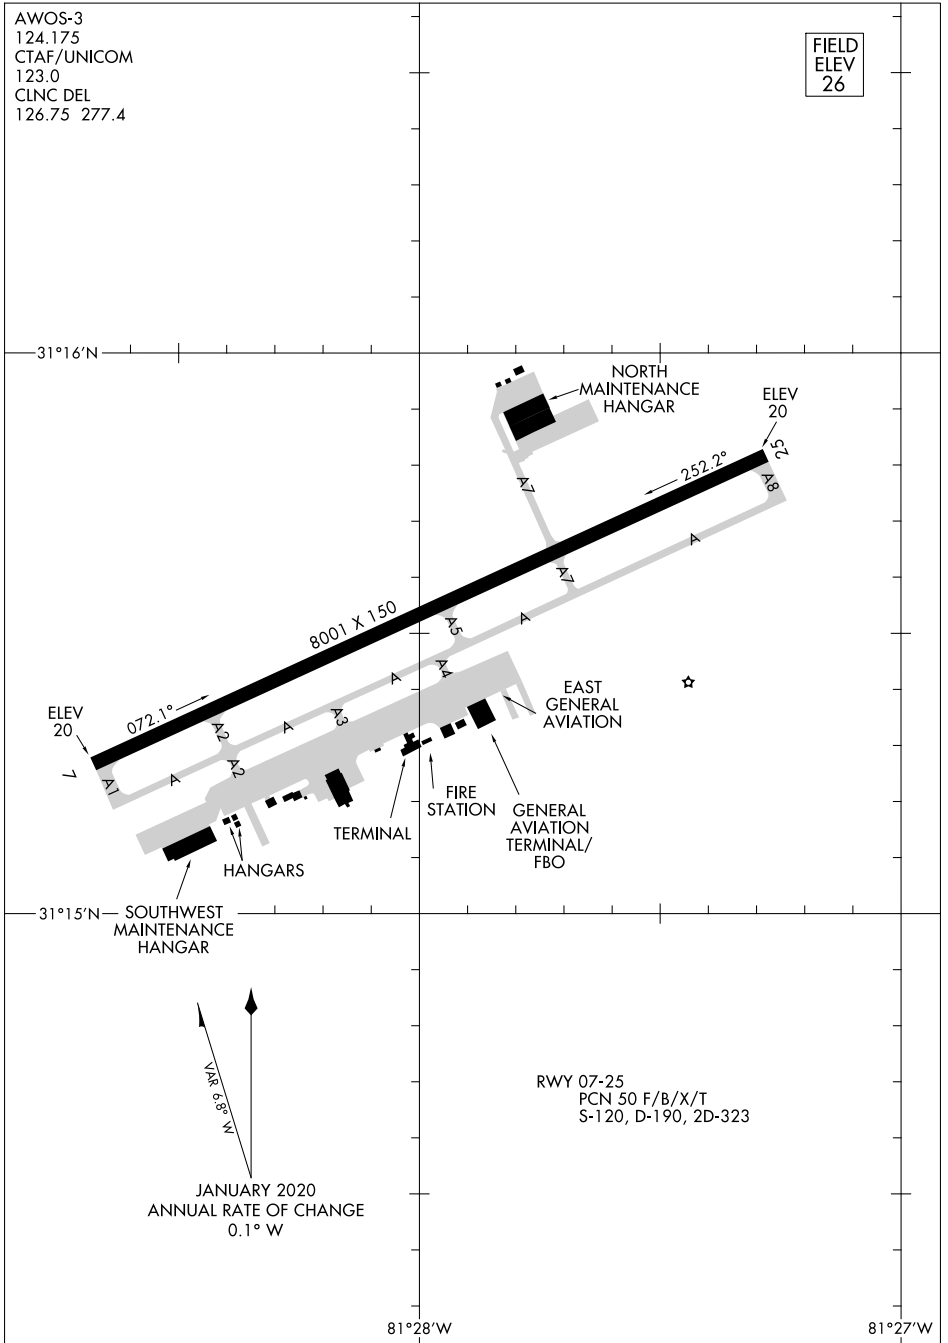

21280

AIRPORT DIAGRAM

BRUNSWICK GOLDEN ISLES (BQK)

BRUNSWICK, GEORGIA

AL-167 (FAA)

AWOS-3
 124.175
 CTAF/UNICOM
 123.0
 CLNC DEL
 126.75 277.4

FIELD
 ELEV
 26

SE-4, 07 OCT 2021 to 04 NOV 2021

SE-4, 07 OCT 2021 to 04 NOV 2021

AIRPORT DIAGRAM

21280

BRUNSWICK, GEORGIA

BRUNSWICK GOLDEN ISLES (BQK)

RWY 07-25
 PCN 50 F/B/X/T
 S-120, D-190, 2D-323

81°28'W

81°27'W

31°16'N

31°15'N