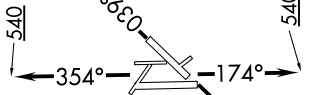

KARRR 219°

KAVCY 246° (118)

7800 \*1500

9200 \*1700 (125)

RIIGG

17000 \*1700 (53)

WWRN

NOTE: DME/DME/IRU or GPS required.  
NOTE: RADAR required.  
NOTE: RNAV 1.

(NARRATIVE ON FOLLOWING PAGE)

NOTE: Chart not to scale.