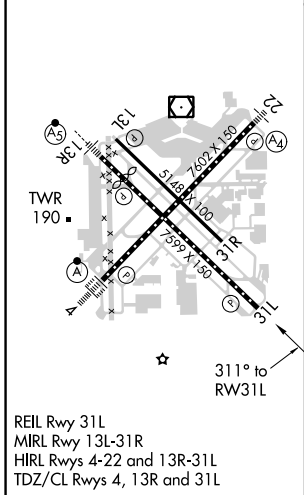

WAAS CH 77510 W31A	APP CRS 311°	Rwy Idg 7599 TDZE 43 Apt Elev 46
--	------------------------	---

RNAV (GPS) RWY 31L

WILLIAM P HOBBY (HOU)

⚠ For uncompensated Baro-VNAV systems, LNAV/VNAV NA below -1.5°C (5°F) or above 43°C (109°F). DME/DME RNP-0.3 NA.

MISSED APPROACH: Climb to 2000 direct EDTED and on track 283° to DREWZ and hold.

D-ATIS 124.6	HOUSTON APP CON 120.05 379.1 EAST 124.35 316.15 WEST	HOBBY TOWER 118.7 256.9	GND CON 121.9	CLNC DEL 125.45	CPDLC
------------------------	--	-----------------------------------	-------------------------	---------------------------	-------

ELEV 46	D	TDZE 43
---------	----------	---------

CATEGORY	A	B	C	D
LPV DA		243/40	200 (200-¾)	
LNAV/VNAV DA		323/45	280 (300-¾)	
LNAV MDA	500/55	457 (500-1)	500-1¾ 457 (500-1¾)	
C CIRCLING	500-1 454 (500-1)	520-1 474 (500-1)	740-2¼ 694 (700-2¼)	