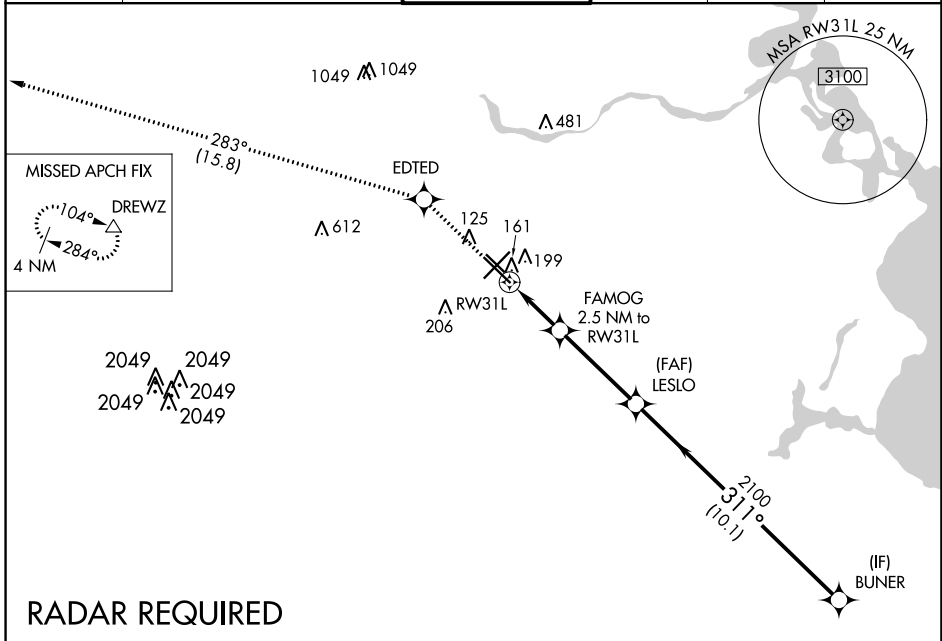

WAAS CH 77510 W31A	APP CRS 311°	Rwy Idg 7599 TDZE 43 Apt Elev 46
--	------------------------	---

RNAV (GPS) RWY 31L

WILLIAM P HOBBY (HOU)

⚠ For uncompensated Baro-VNAV systems, LNAV/VNAV NA below -1.5°C (5°F) or above 43°C (109°F). DME/DME RNP-0.3 NA.

MISSED APPROACH: Climb to 2000 direct EDTED and on track 283° to DREWZ and hold.

D-ATIS 124.6	HOUSTON APP CON 120.05 379.1 EAST 124.35 316.15 WEST	HOBBY TOWER 118.7 256.9	GND CON 121.9	CLNC DEL 125.45	CPDLC
------------------------	--	-----------------------------------	-------------------------	---------------------------	-------

ELEV 46	D	TDZE 43
---------	----------	---------

CATEGORY	A	B	C	D
LPV DA		243/40	200 (200-¾)	
LNAV/VNAV DA		323/45	280 (300-¾)	
LNAV MDA	500/55	457 (500-1)	500-1¾ 457 (500-1¾)	
C CIRCLING	500-1 454 (500-1)	520-1 474 (500-1)	740-2¼ 694 (700-2¼)	