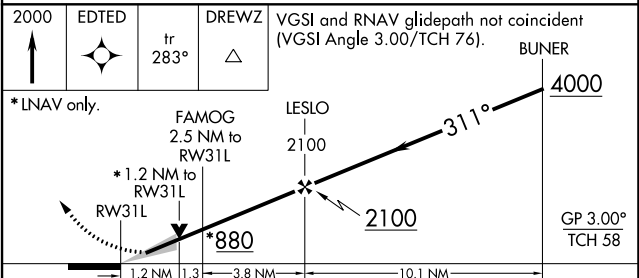

CATEGORY	A	B	C	D
LPV DA		243/40	200 (200-¾)	
LNAV/VNAV DA		323/45	280 (300-¾)	
LNAV MDA	500/55	457 (500-1)	500-1¾ 457 (500-1¾)	
C CIRCLING	500-1 454 (500-1)	520-1 474 (500-1)	740-2¼ 694 (700-2¼)