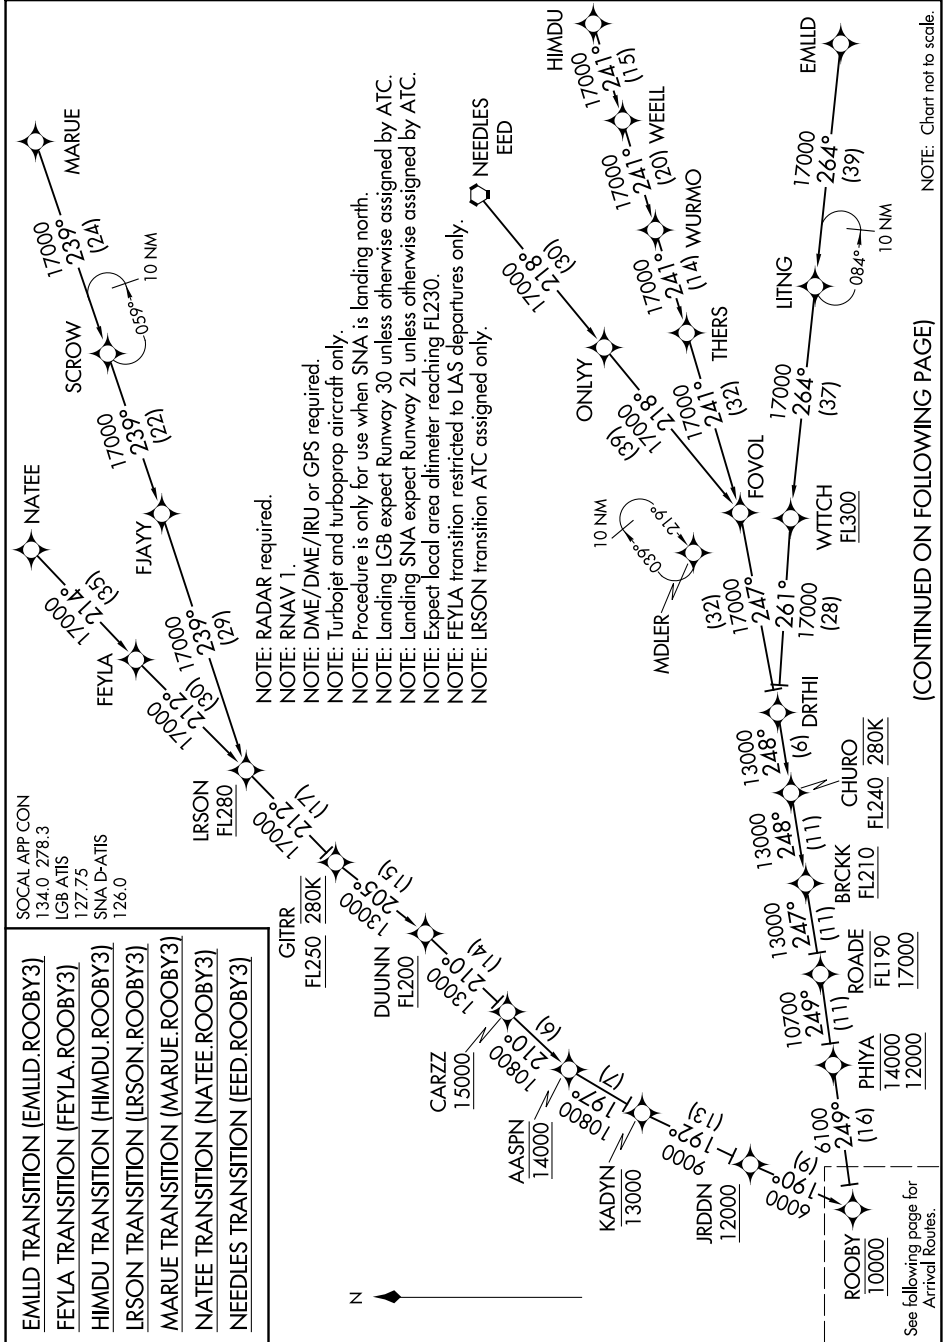

ROOBY THREE ARRIVAL (RNAV) Transition Routes

SW-3, 07 OCT 2021 to 04 NOV 2021

(CONTINUED ON FOLLOWING PAGE)

SW-3, 07 OCT 2021 to 04 NOV 2021