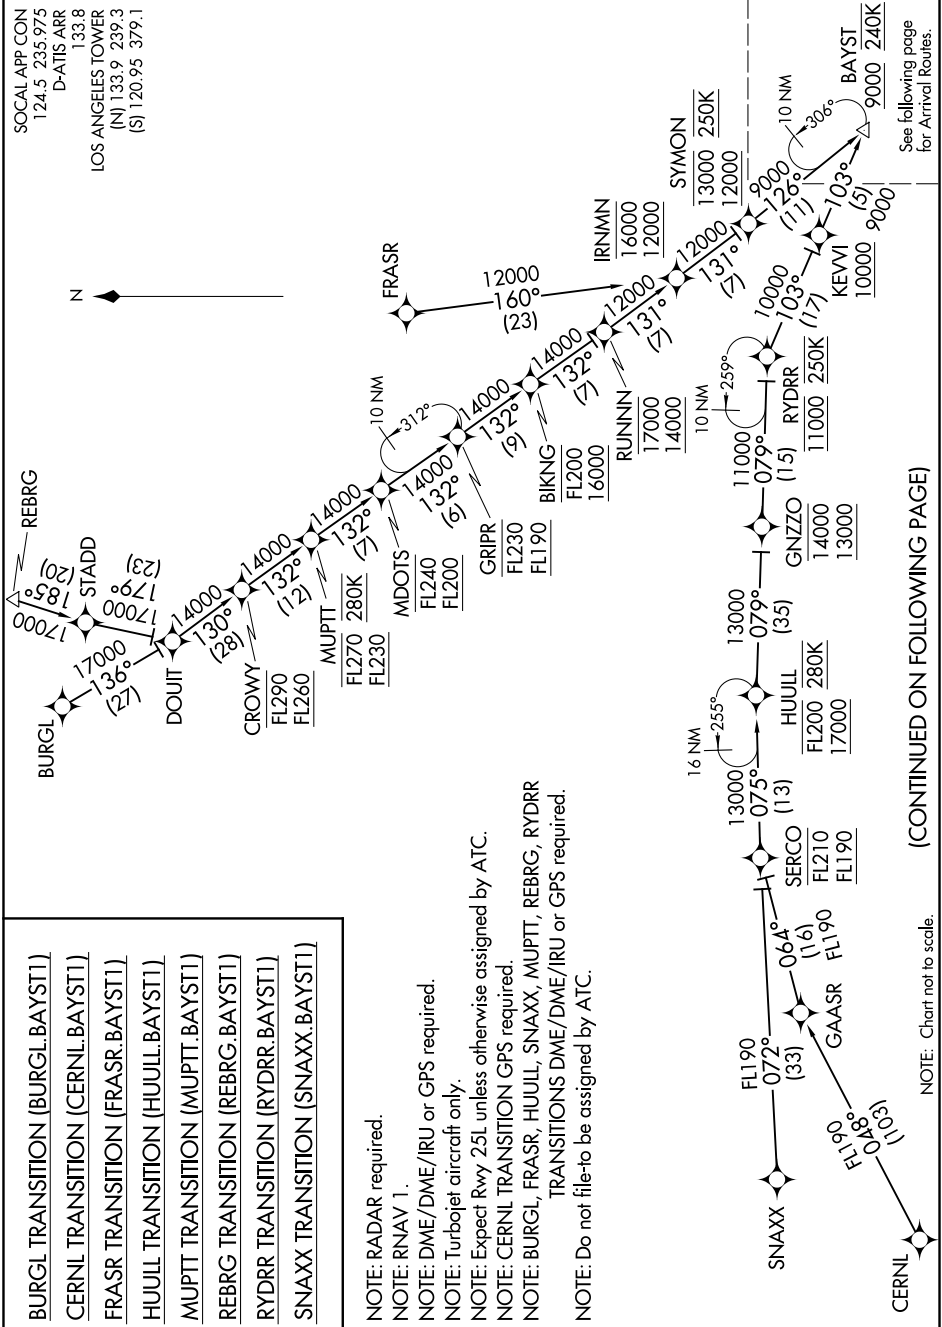

SW-3, 07 OCT 2021 to 04 NOV 2021

(CONTINUED ON FOLLOWING PAGE)

NOTE: Chart not to scale.

See following page for Arrival Routes.

SW-3, 07 OCT 2021 to 04 NOV 2021