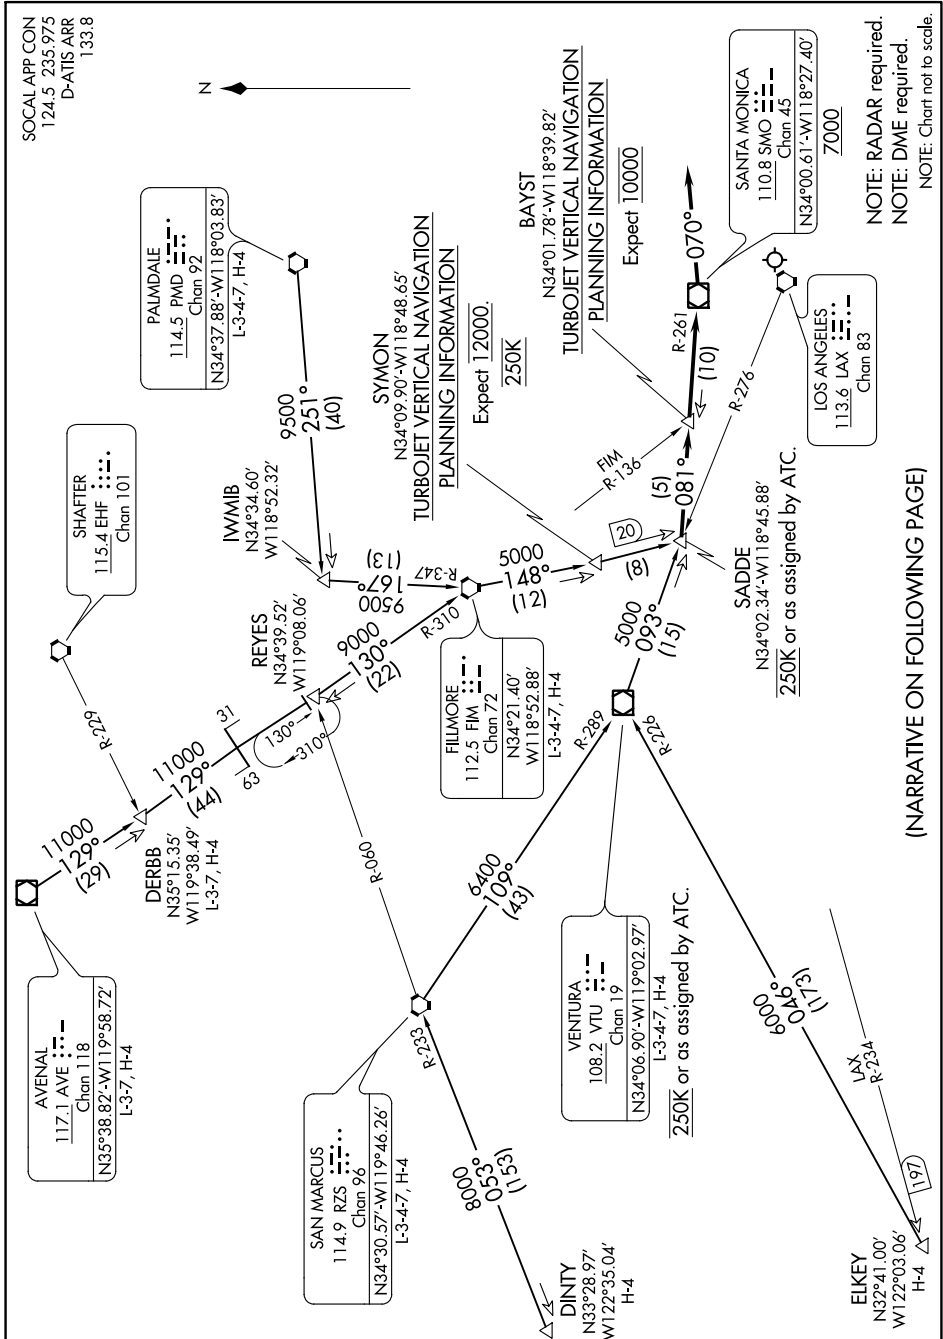

# SADDE EIGHT ARRIVAL

AL-237 (FAA)

LOS ANGELES INTL (LAX)

LOS ANGELES, CALIFORNIA

SW-3, 07 OCT 2021 to 04 NOV 2021

# SADDE EIGHT ARRIVAL

LOS ANGELES, CALIFORNIA

LOS ANGELES INTL (LAX)