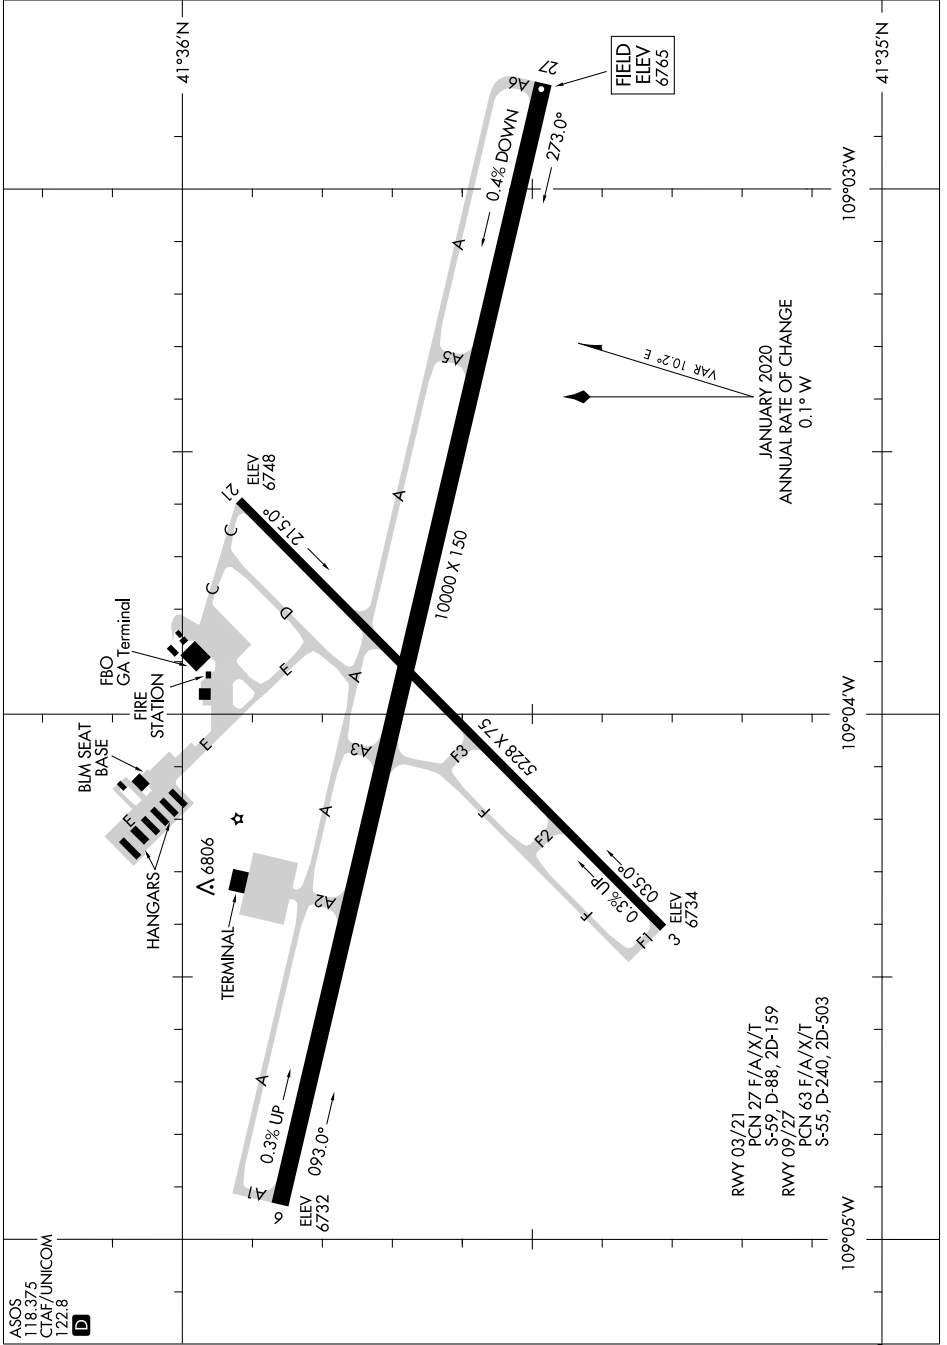

AIRPORT DIAGRAM

AL-353 (FAA)

SOUTHWEST WYOMING RGNL (R.K.S)
ROCK SPRINGS, WYOMING

NW-1, 07 OCT 2021 to 04 NOV 2021

NW-1, 07 OCT 2021 to 04 NOV 2021

AIRPORT DIAGRAM

ROCK SPRINGS, WYOMING
SOUTHWEST WYOMING RGNL (R.K.S)

ASOS
118.375
CTAF/UNICOM
122.8
D

RWY 03/21
PCN 27 F/A/X/T
S-59, D-88, 2D-159
RWY 09/27
PCN 63 F/A/X/T
S-55, D-240, 2D-503