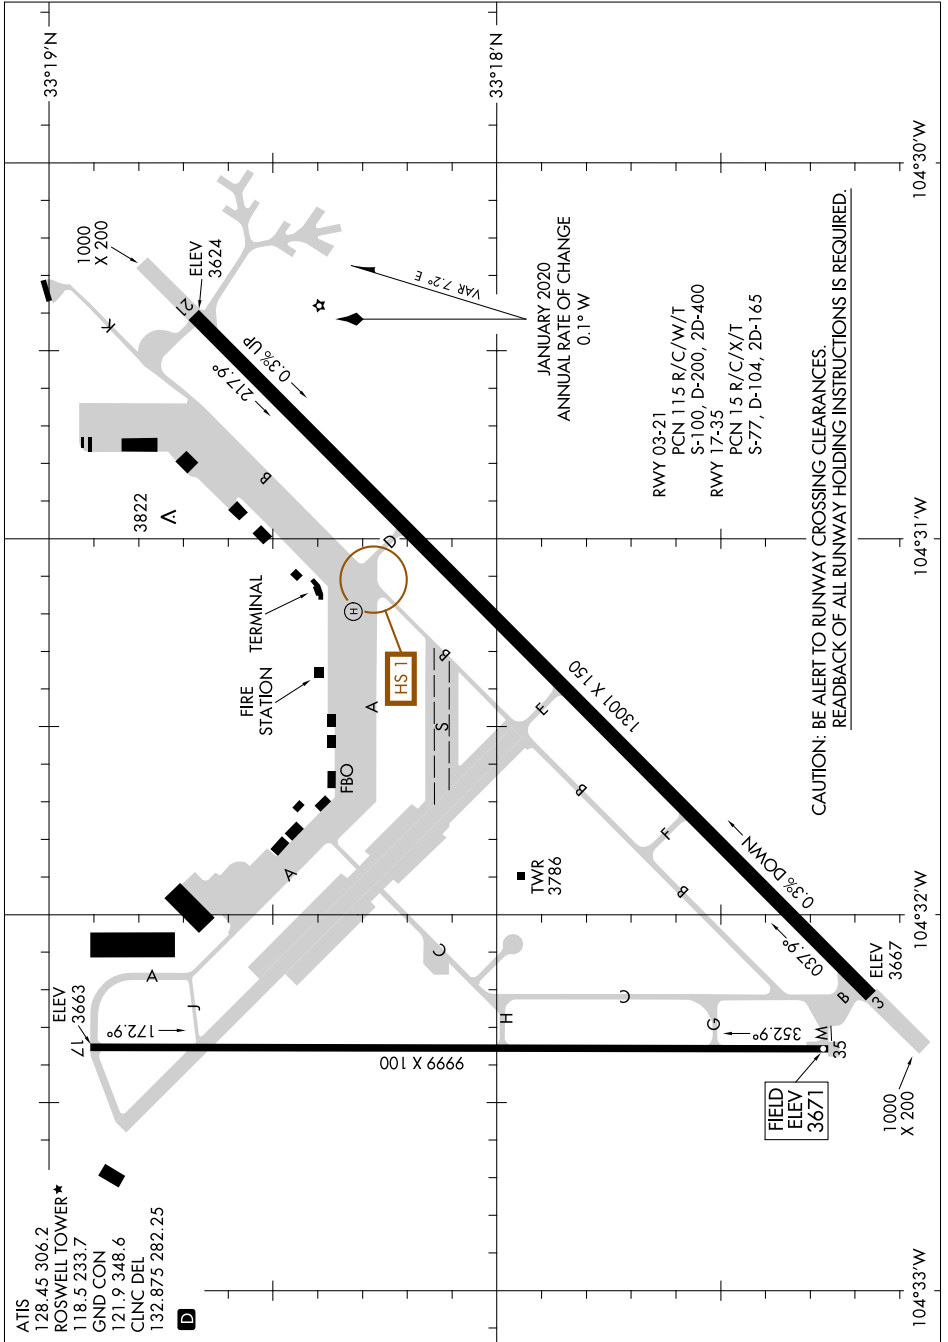

AIRPORT DIAGRAM

ROSWELL AIR CENTER (ROW)
ROSWELL, NEW MEXICO

AL-354 (FAA)

SW-1, 07 OCT 2021 to 04 NOV 2021

SW-1, 07 OCT 2021 to 04 NOV 2021

AIRPORT DIAGRAM

ROSWELL, NEW MEXICO
ROSWELL AIR CENTER (ROW)