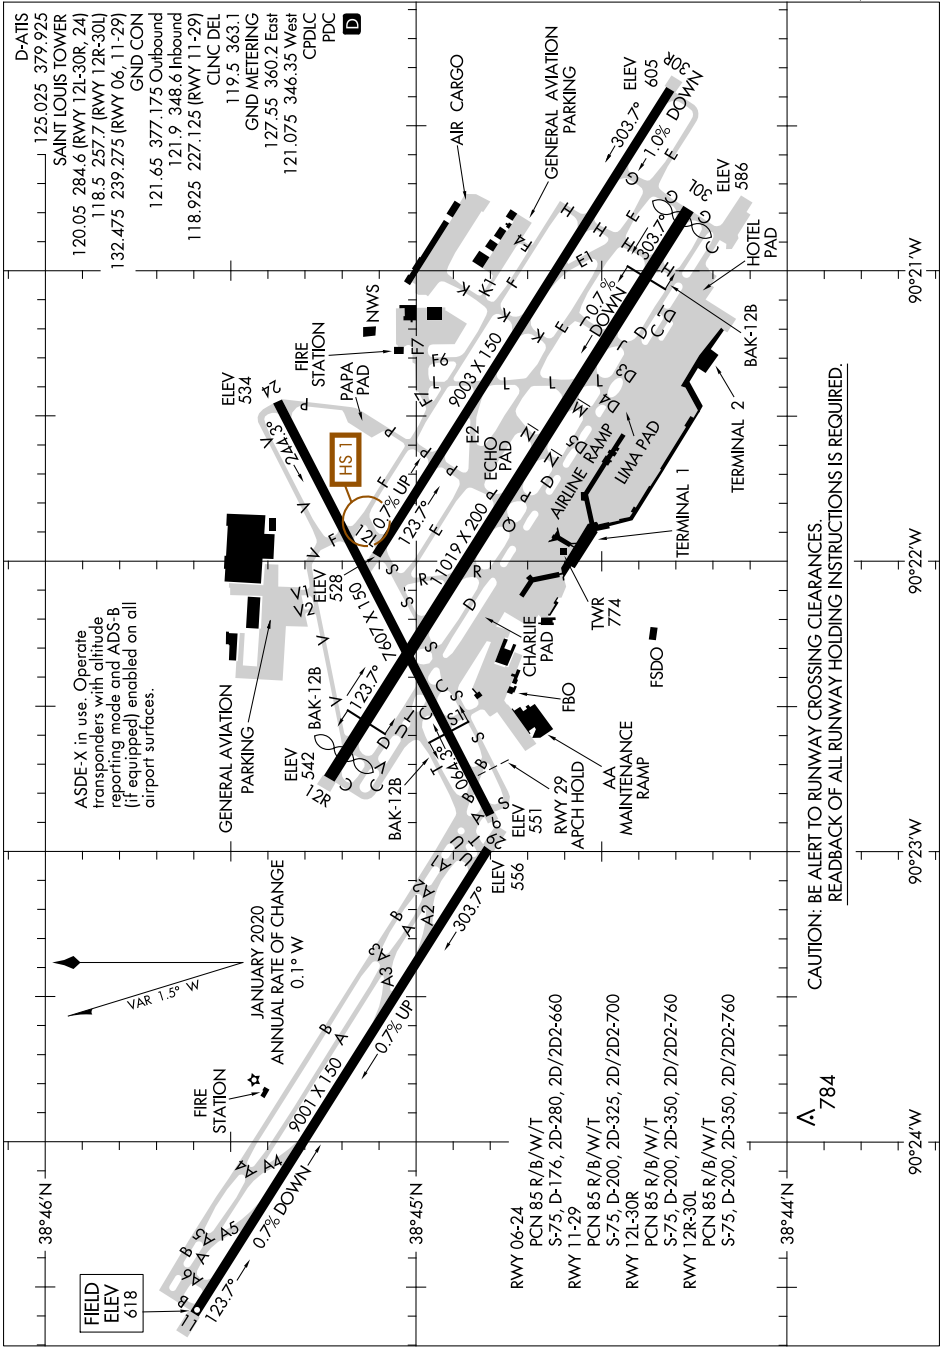

AIRPORT DIAGRAM

AL-360 (FAA)

ST LOUIS LAMBERT INTL (STL)

ST LOUIS, MISSOURI

NC-3, 07 OCT 2021 to 04 NOV 2021

NC-3, 07 OCT 2021 to 04 NOV 2021

AIRPORT DIAGRAM

ST LOUIS, MISSOURI

ST LOUIS LAMBERT INTL (STL)