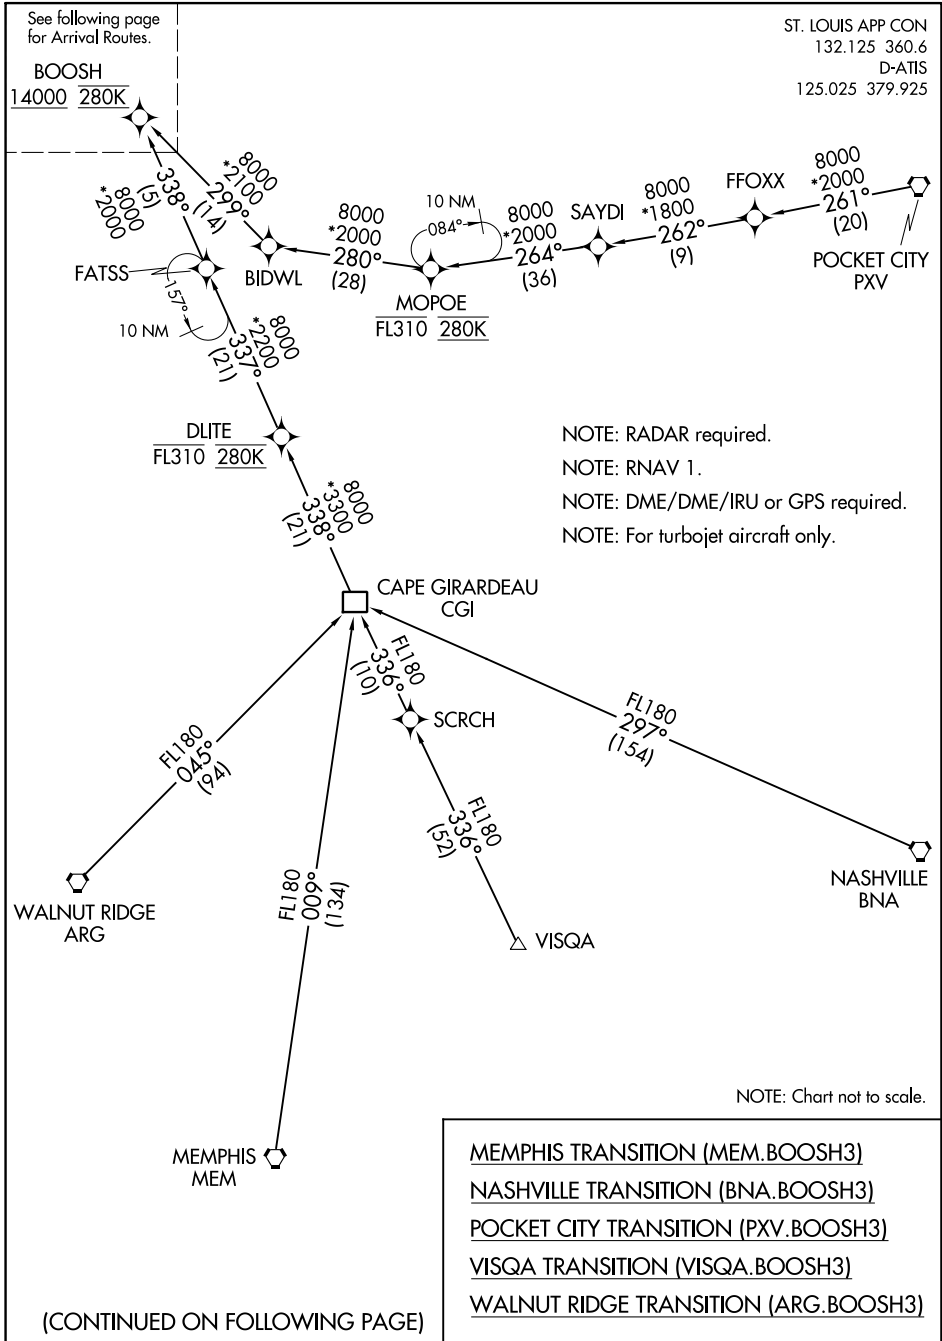

# BOOSH THREE ARRIVAL (RNAV) Transition Routes

ST LOUIS LAMBERT INTL (STL)  
ST. LOUIS, MISSOURI

See following page  
for Arrival Routes.

ST. LOUIS APP CON  
132.125 360.6  
D-ATIS  
125.025 379.925

BOOSH  
14000 280K