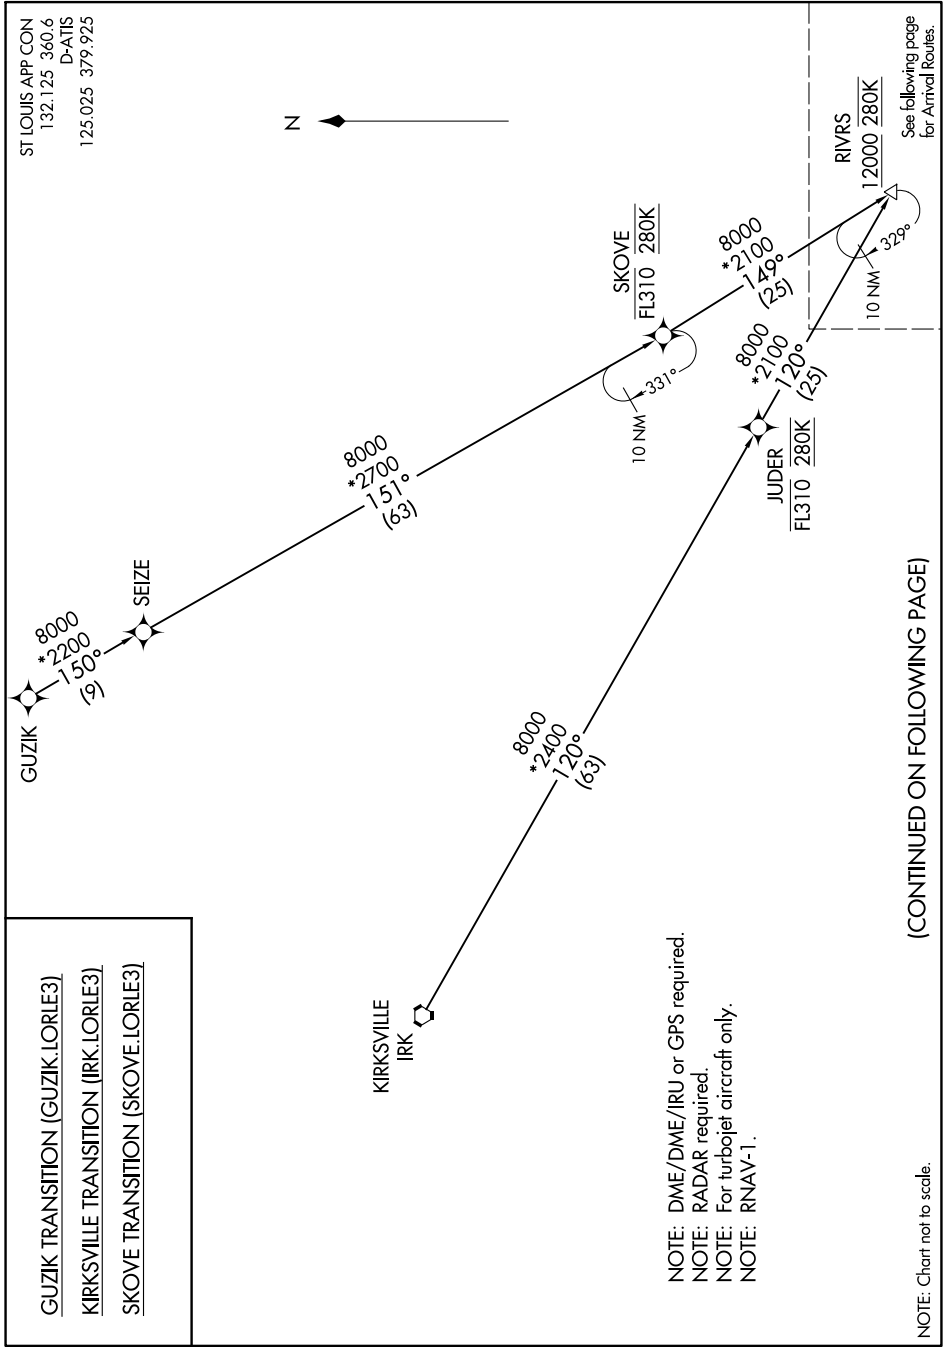

LORLE THREE ARRIVAL (RNAV) Transition Routes

ST LOUIS APP CON
132.125 360.6
D-ATIS
125.025 379.925

See following page for Arrival Routes.

NC-3, 07 OCT 2021 to 04 NOV 2021

NC-3, 07 OCT 2021 to 04 NOV 2021

- GUZIK TRANSITION (GUZIK.LORLE3)
- KIRKSVILLE TRANSITION (IRK.LORLE3)
- SKOVE TRANSITION (SKOVE.LORLE3)

- NOTE: DME/DME/IRU or GPS required.
- NOTE: RADAR required.
- NOTE: For turbojet aircraft only.
- NOTE: RNAV-1.

(CONTINUED ON FOLLOWING PAGE)

NOTE: Chart not to scale.

LORLE THREE ARRIVAL (RNAV) Transition Routes