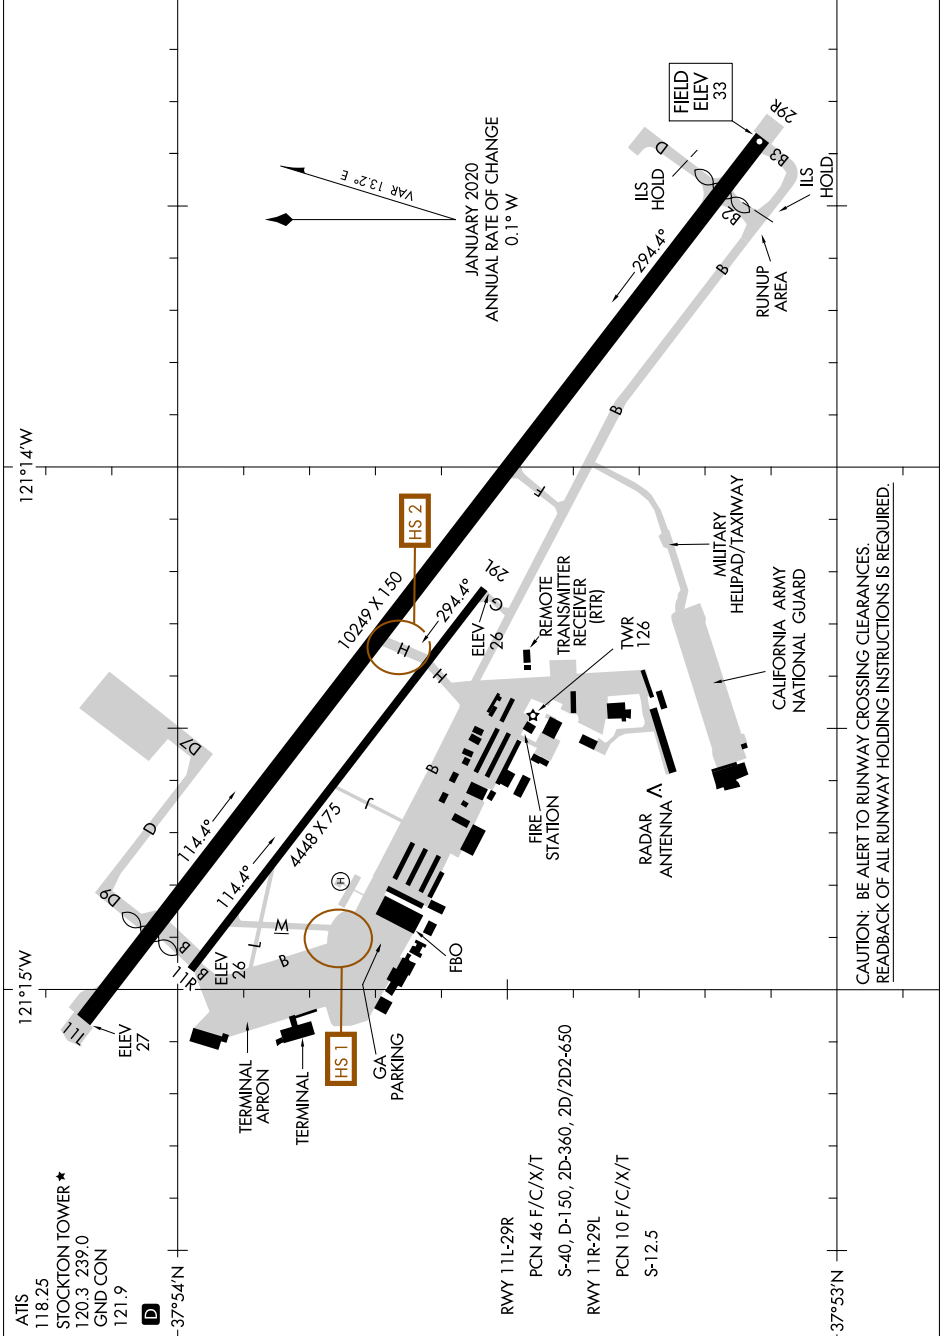

AIRPORT DIAGRAM

AL-407 (FAA)

STOCKTON METRO (SCK)
STOCKTON, CALIFORNIA

SW-2, 07 OCT 2021 to 04 NOV 2021

CAUTION: BE ALERT TO RUNWAY CROSSING CLEARANCES.
READBACK OF ALL RUNWAY HOLDING INSTRUCTIONS IS REQUIRED.

SW-2, 07 OCT 2021 to 04 NOV 2021

AIRPORT DIAGRAM

STOCKTON, CALIFORNIA
STOCKTON METRO (SCK)