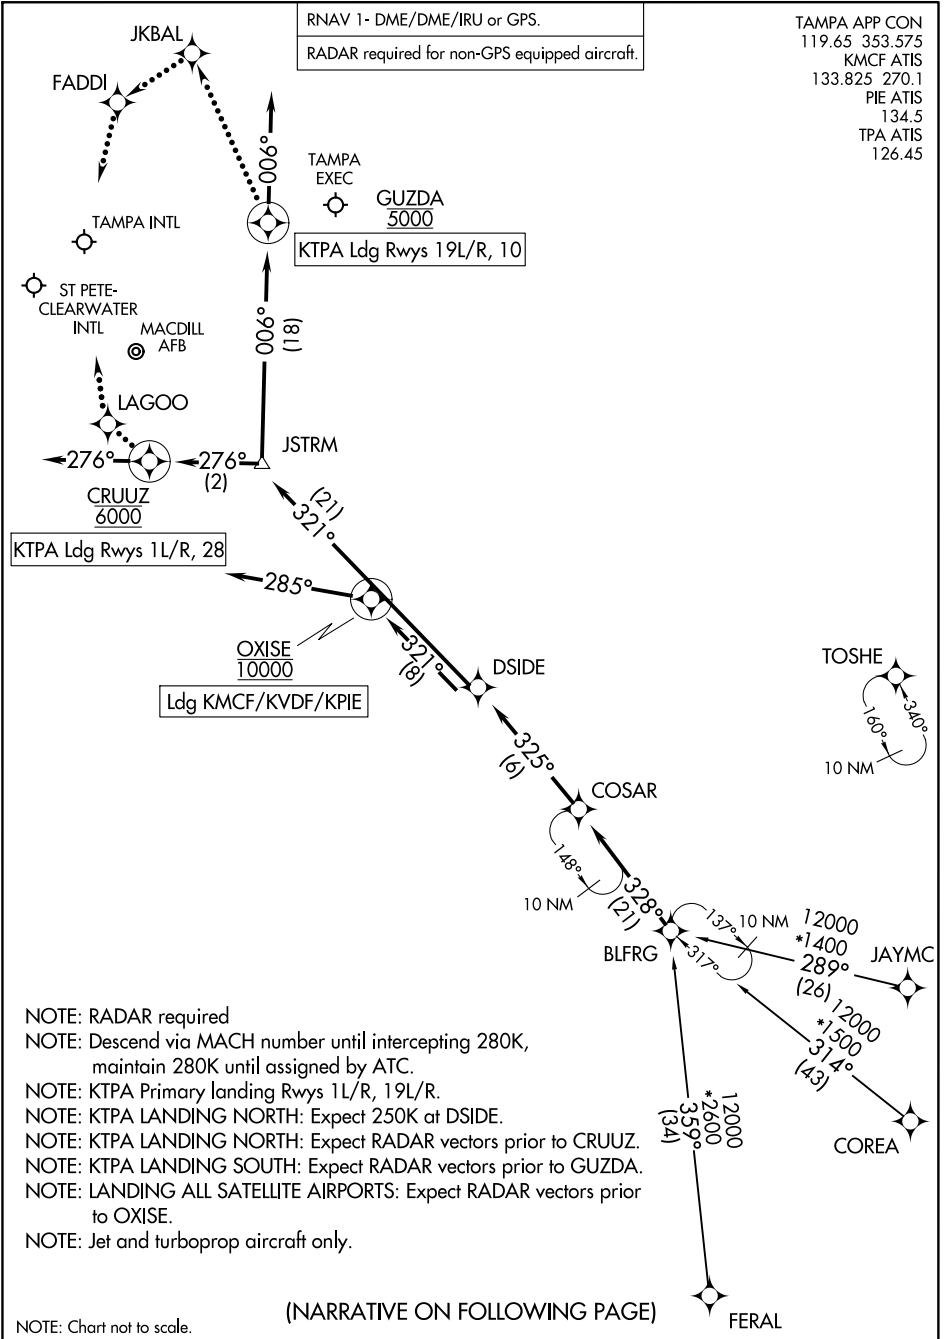

# BLFRG ONE ARRIVAL (RNAV)

TAMPA, FLORIDA

SE-3, 07 OCT 2021 to 04 NOV 2021

SE-3, 07 OCT 2021 to 04 NOV 2021

# BLFRG ONE ARRIVAL (RNAV)

(BLFRG.BLFRG1) 12AUG21

TAMPA, FLORIDA