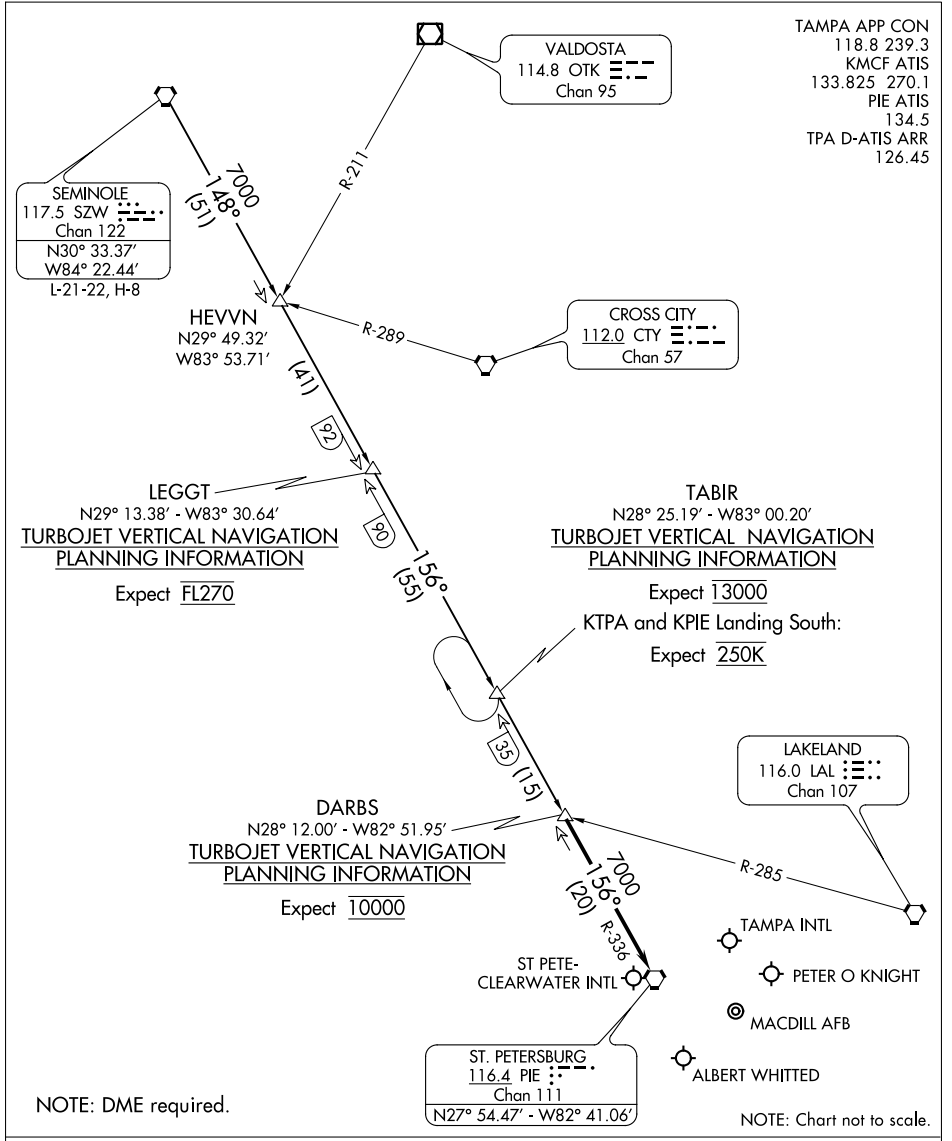

# DARBS THREE ARRIVAL

TAMPA, FLORIDA

SE-3, 07 OCT 2021 to 04 NOV 2021

SE-3, 07 OCT 2021 to 04 NOV 2021

### ARRIVAL ROUTE DESCRIPTION

**SEMINOLE TRANSITION (SZW.DARBS3):** From over SZW VORTAC on SZW R-148 and PIE R-336 to DARBS INT. Thence. . . .

. . . .from over DARBS INT on PIE R-336 to PIE VORTAC. Expect RADAR vectors to final approach course.

LOST COMMUNICATIONS: STANDARD.

# DARBS THREE ARRIVAL

TAMPA, FLORIDA