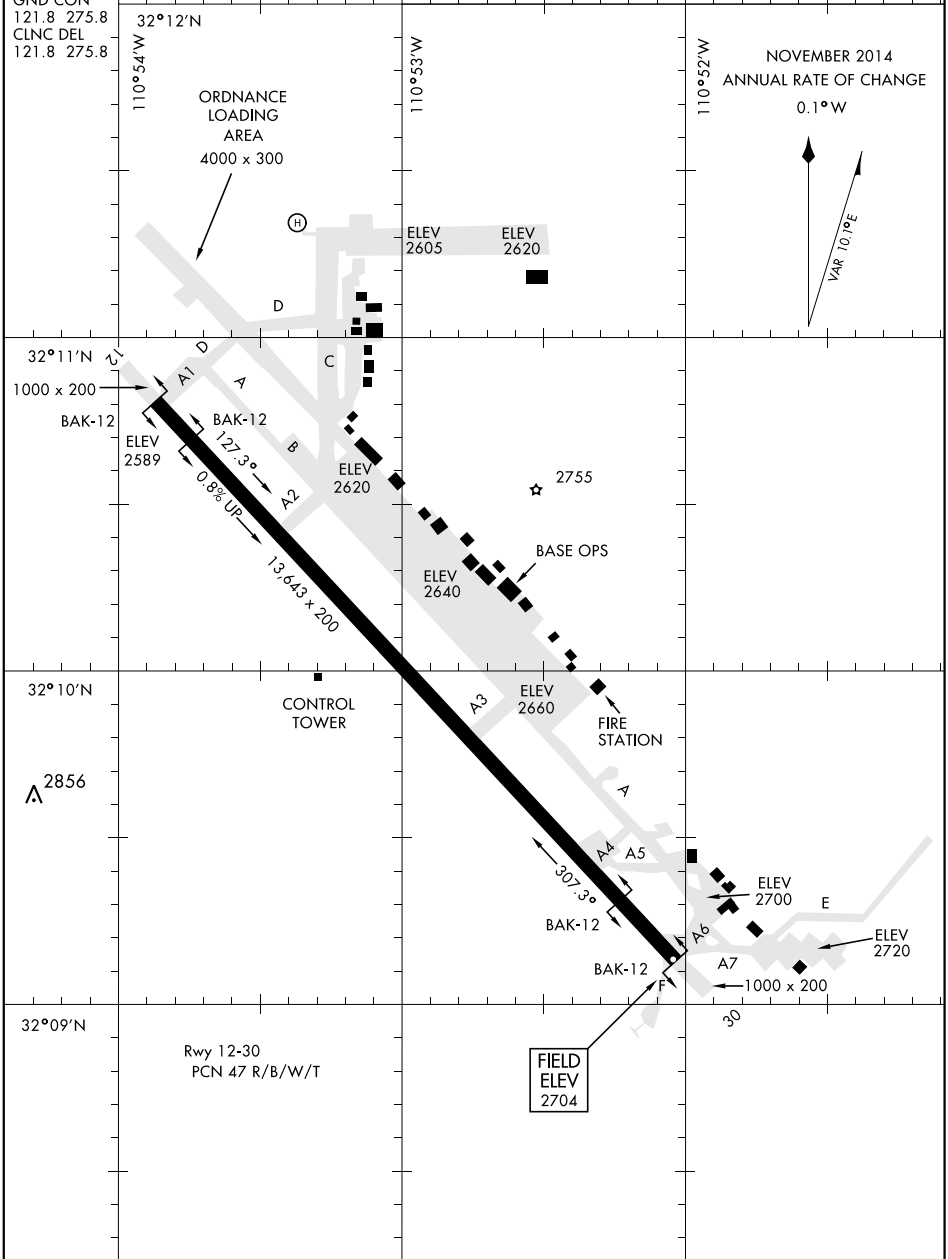

AIRPORT DIAGRAM

AFD-429 [USAF]

DAVIS-MONTHAN AFB (KDMA)

TUCSON, ARIZONA

ATIS ★
 270.1
 DAVIS-MONTHAN TOWER
 118.85 253.5
 GND CON
 121.8 275.8
 CLNC DEL
 121.8 275.8

32°12'N
 110°54'W

110°53'W

110°52'W

ORDNANCE
 LOADING
 AREA
 4000 x 300

NOVEMBER 2014
 ANNUAL RATE OF CHANGE
 0.1°W

SW-4, 07 OCT 2021 to 04 NOV 2021

SW-4, 07 OCT 2021 to 04 NOV 2021

AIRPORT DIAGRAM

TUCSON, ARIZONA
DAVIS-MONTHAN AFB (KDMA)