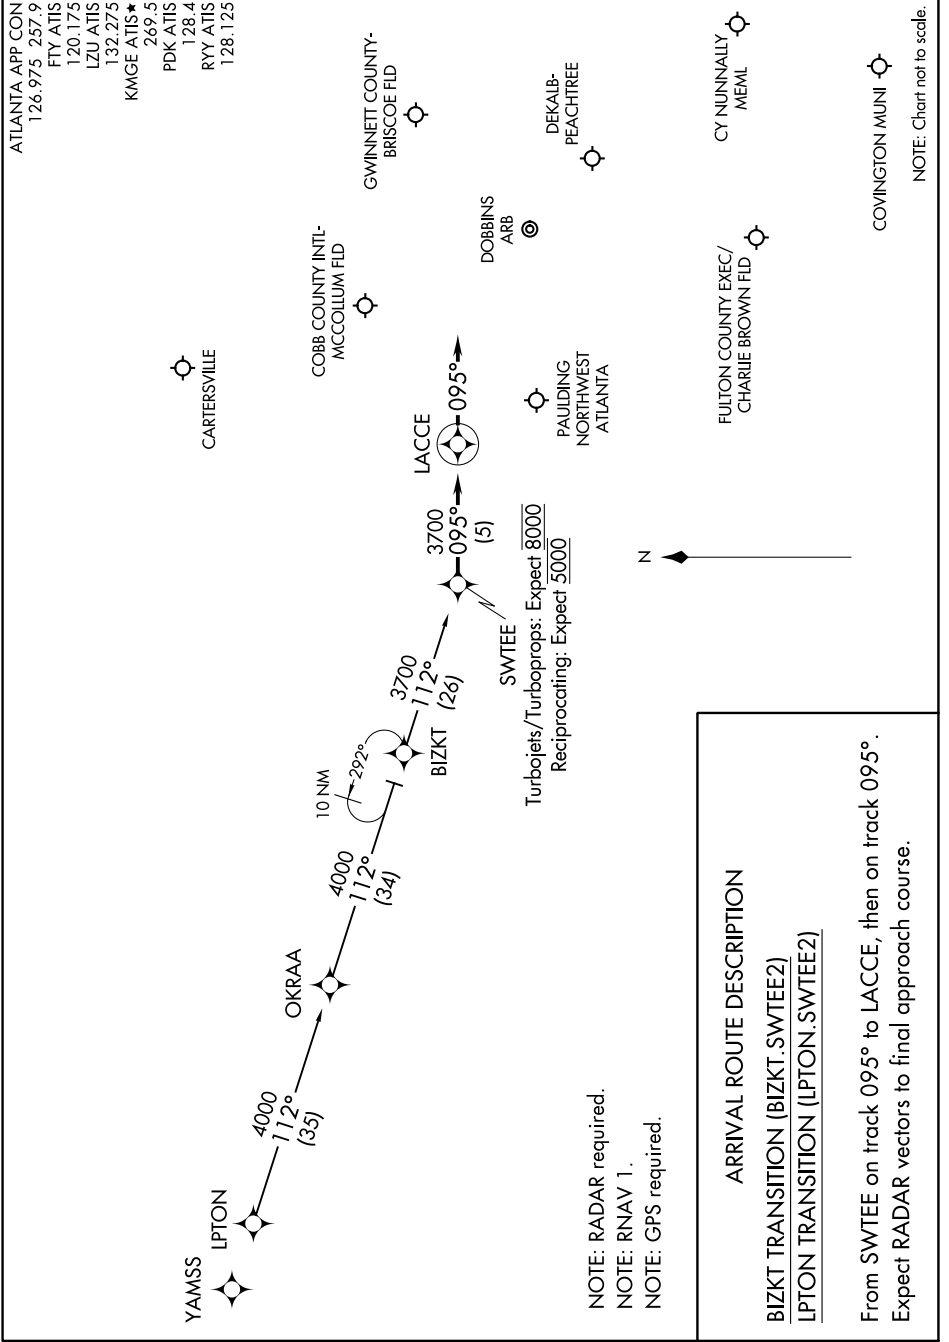

# SWTEE TWO ARRIVAL (RNAV)

ATLANTA, GEORGIA

SE-4, 07 OCT 2021 to 04 NOV 2021

SE-4, 07 OCT 2021 to 04 NOV 2021

**ARRIVAL ROUTE DESCRIPTION**

BIZKT TRANSITION (BIZKT.SWTEE2)

LPTON TRANSITION (LPTON.SWTEE2)

From SWTEE on track 095° to LACCE, then on track 095°. Expect RADAR vectors to final approach course.