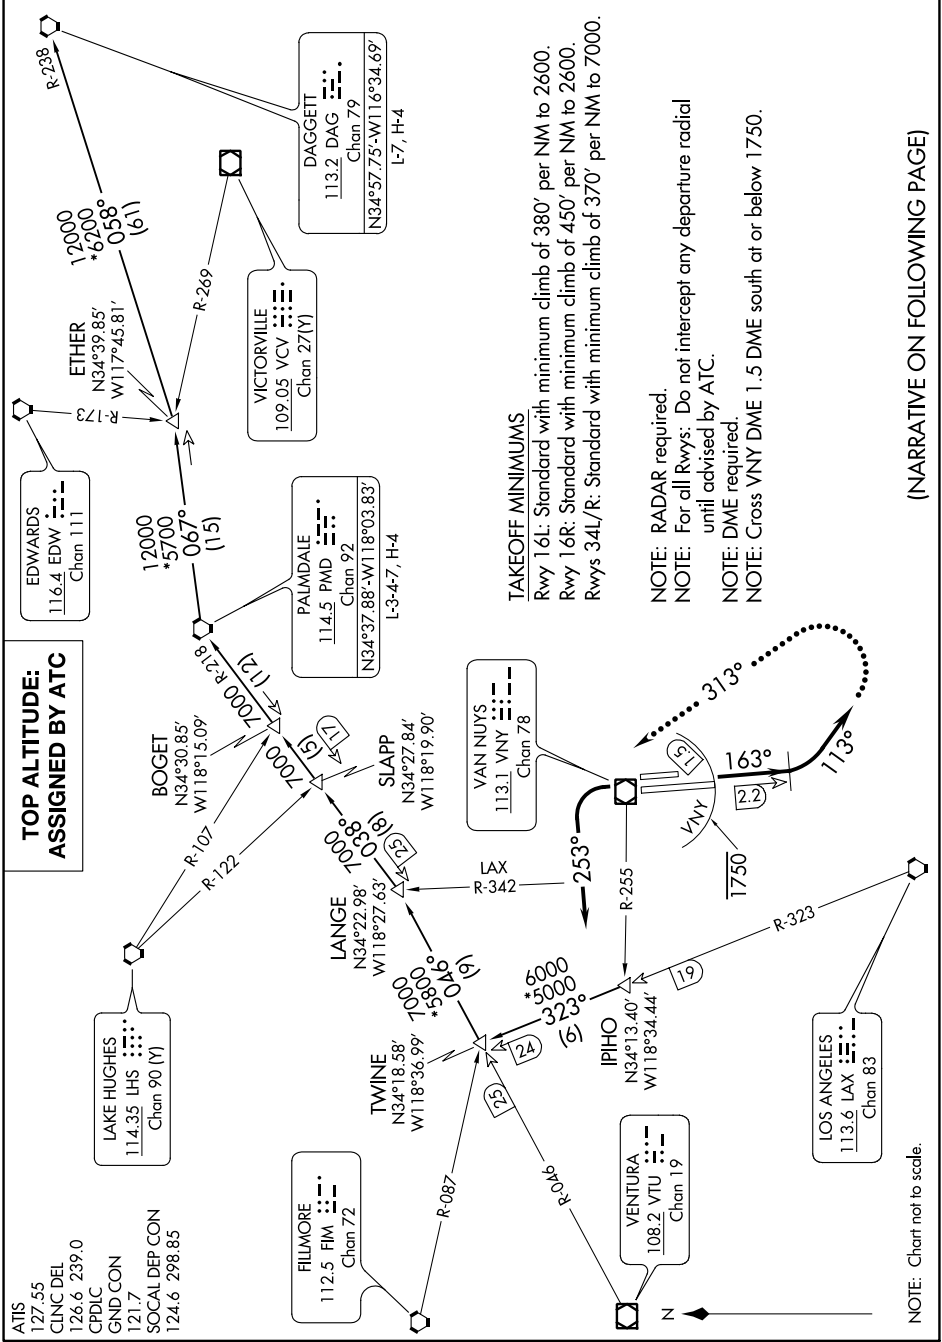

NEWHALL ONE DEPARTURE

SW-3, 07 OCT 2021 to 04 NOV 2021

(NARRATIVE ON FOLLOWING PAGE)

SW-3, 07 OCT 2021 to 04 NOV 2021

NEWHALL ONE DEPARTURE

NOTE: Chart not to scale.