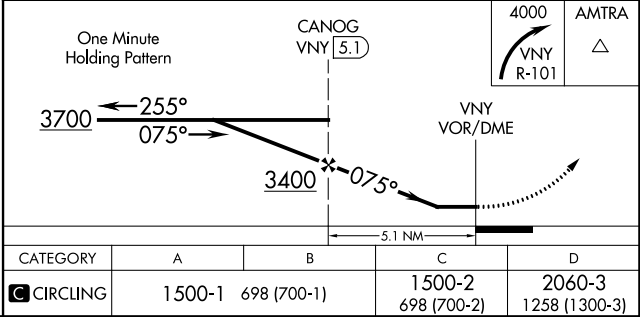

HIRL Rwy 16R-34L 0 MIRL Rwy 16L-34R