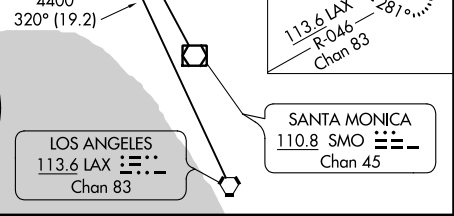

VOR/DME VNY 113.1 Chan 78	APP CRS 075°	Rwy Idg TDZE Apt Elev	N/A N/A 802
---	------------------------	-----------------------------	--------------------------

VOR-A
VAN NUYS (VNY)

⚠	Circling Rwy 16L NA at night.	MISSED APPROACH: Climbing right turn to 4000 on VNY VOR/DME R-101 to AMTRA INT./20.2 DME and hold.
----------	-------------------------------	--

ATIS 127.55	SOCAL APP CON 120.4 360.6 (NORTH) 134.2 338.2 (WEST)	VAN NUYS TOWER * 119.3 (CTAF) 0 239.0	GND CON 121.7	CLNC DEL 126.6 239.0	CPDLC	UNICOM 122.95
-----------------------	--	--	-------------------------	--------------------------------	-------	-------------------------