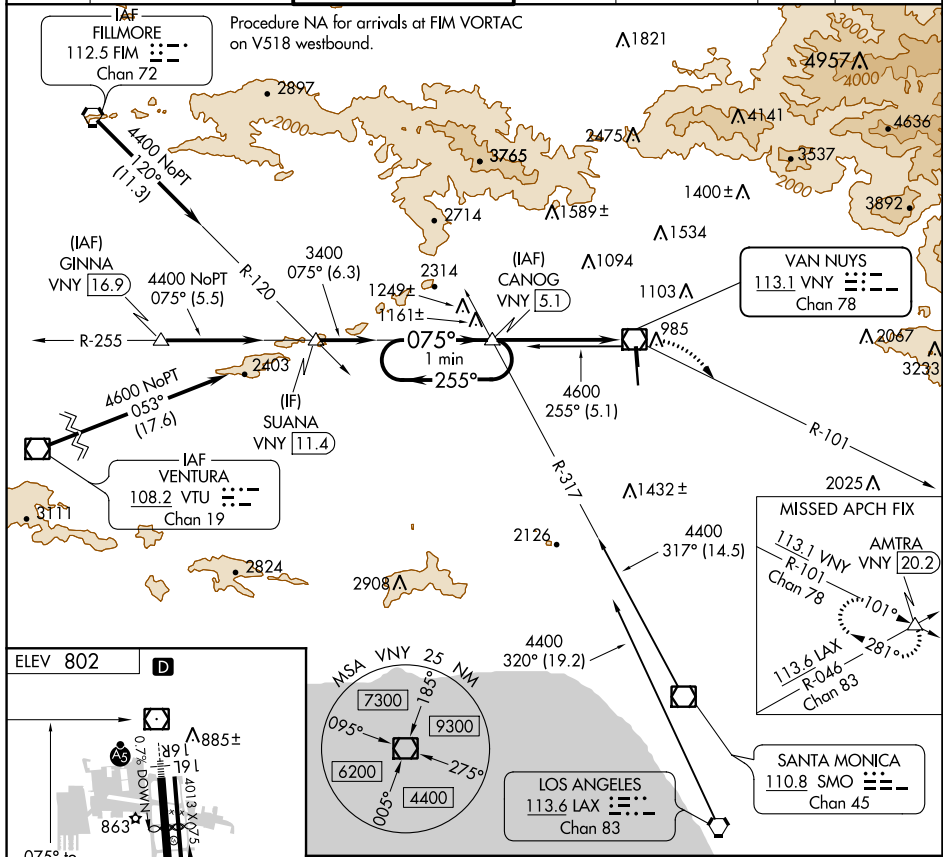

VOR/DME VNY 113.1 Chan 78	APP CRS 075°	Rwy Idg TDZE Apt Elev	N/A N/A 802
---	------------------------	-----------------------------	--------------------------

VOR-A
VAN NUYS (VNY)

⚠	Circling Rwy 16L NA at night.	MISSED APPROACH: Climbing right turn to 4000 on VNY VOR/DME R-101 to AMTRA INT./20.2 DME and hold.
----------	-------------------------------	--

ATIS 127.55	SOCAL APP CON 120.4 360.6 (NORTH) 134.2 338.2 (WEST)	VAN NUYS TOWER * 119.3 (CTAF) 0 239.0	GND CON 121.7	CLNC DEL 126.6 239.0	CPDLC	UNICOM 122.95
-----------------------	--	--	-------------------------	--------------------------------	-------	-------------------------

HIRL Rwy 16R-34L 0 MIRL Rwy 16L-34R

CATEGORY	A	B	C	D
0 CIRCLING	1500-1	698 (700-1)	1500-2 698 (700-2)	2060-3 1258 (1300-3)

SW-3, 07 OCT 2021 to 04 NOV 2021

SW-3, 07 OCT 2021 to 04 NOV 2021