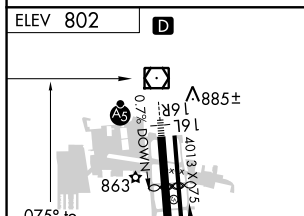

VOR/DME VNY 113.1 Chan 78	APP CRS 075°	Rwy Idg TDZE Apt Elev	N/A N/A 802
---	------------------------	-----------------------------	--------------------------

VOR-A
VAN NUYS (VNY)

⚠	Circling Rwy 16L NA at night.	MISSED APPROACH: Climbing right turn to 4000 on VNY VOR/DME R-101 to AMTRA INT./20.2 DME and hold.
----------	-------------------------------	--

ATIS 127.55	SOCAL APP CON 120.4 360.6 (NORTH) 134.2 338.2 (WEST)	VAN NUYS TOWER * 119.3 (CTAF) 0 239.0	GND CON 121.7	CLNC DEL 126.6 239.0	CPDLC	UNICOM 122.95
-----------------------	--	--	-------------------------	--------------------------------	-------	-------------------------