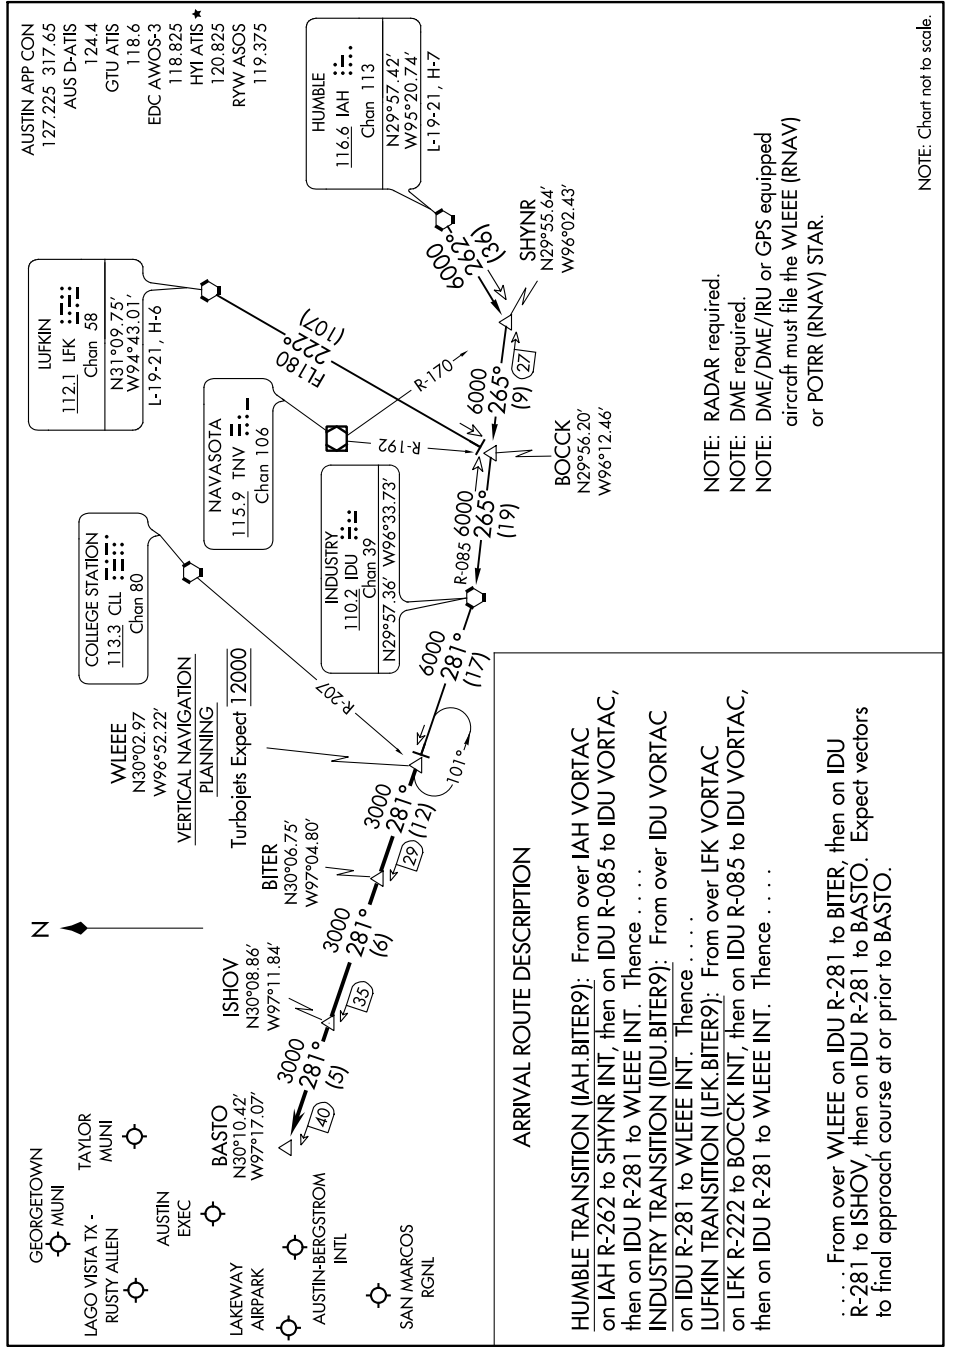

BITER NINE ARRIVAL

SC-3, 07 OCT 2021 to 04 NOV 2021

BITER NINE ARRIVAL

SC-3, 07 OCT 2021 to 04 NOV 2021

NOTE: Chart not to scale.

NOTE: RADAR required.
 NOTE: DME required.
 NOTE: DME/DME/IRU or GPS equipped aircraft must file the WLEEE (RNAV) or POTRR (RNAV) STAR.