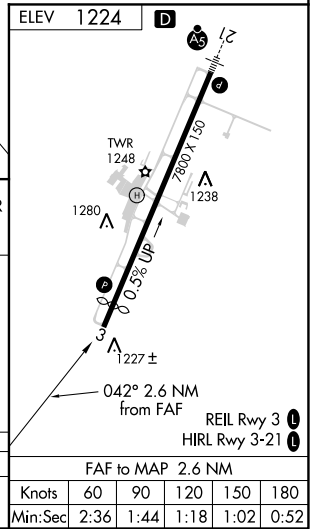

VOR/DME CKB 112.6 Chan 73	APP CRS 042°	Rwy Idg TDZE Apt Elev N/A N/A 1224
---	------------------------	--

VOR-A
NORTH CENTRAL WEST VIRGINIA (CKB)

▼ When local altimeter setting not received, Use Morgantown altimeter
▲

MISSED APPROACH: Climb to 2400, then climbing left turn to 3200 direct CKB VOR/DME and via CKB VOR/DME R-222 to RIDER INT/CKB 7.2 DME and hold.

ATIS 127.825	CLARKSBURG APP CON* 121.15 284.65	CLARKSBURG TOWER* 126.7 (CTAF) 257.925	GND CON 121.9	UNICOM 123.0
------------------------	---	--	-------------------------	------------------------

CLARKSBURG
112.6 CKB
Chan 73

CATEGORY	A	B	C	D	FAF to MAP 2.6 NM					
C CIRCLING	1940-1 716 (800-1)	2040-1¼ 816 (900-1¼)	2320-3	1096 (1100-3)	Knots	60	90	120	150	180
					Min:Sec	2:36	1:44	1:18	1:02	0:52