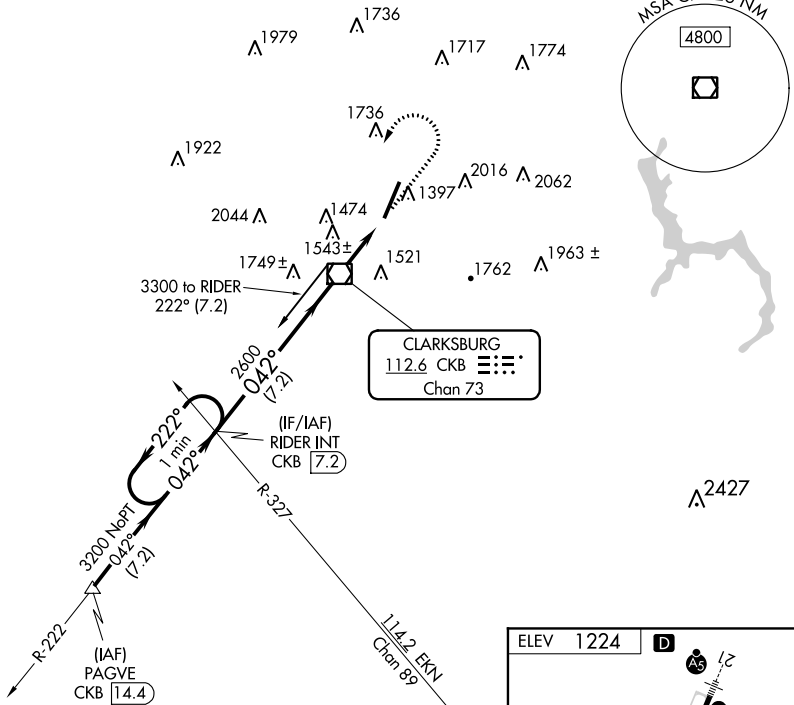

VOR/DME CKB 112.6 Chan 73	APP CRS 042°	Rwy Idg TDZE Apt Elev N/A N/A 1224
---	------------------------	--

VOR-A
NORTH CENTRAL WEST VIRGINIA (CKB)

▼ When local altimeter setting not received, Use Morgantown altimeter
▲

MISSED APPROACH: Climb to 2400, then climbing left turn to 3200 direct CKB VOR/DME and via CKB VOR/DME R-222 to RIDER INT/CKB 7.2 DME and hold.

ATIS 127.825	CLARKSBURG APP CON* 121.15 284.65	CLARKSBURG TOWER* 126.7 (CTAF) 257.925	GND CON 121.9	UNICOM 123.0
------------------------	---	--	-------------------------	------------------------

CLARKSBURG
112.6 CKB
Chan 73

CATEGORY	A	B	C	D	FAF to MAP 2.6 NM					
C CIRCLING	1940-1 716 (800-1)	2040-1¼ 816 (900-1¼)	2320-3	1096 (1100-3)	Knots	60	90	120	150	180
					Min:Sec	2:36	1:44	1:18	1:02	0:52

NE-4, 07 OCT 2021 to 04 NOV 2021

NE-4, 07 OCT 2021 to 04 NOV 2021