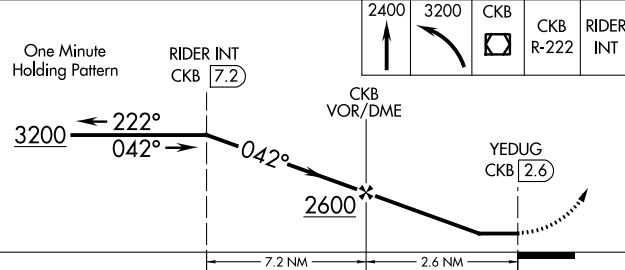

VOR/DME CKB 112.6 Chan 73	APP CRS 042°	Rwy Idg TDZE Apt Elev N/A N/A 1224
---	------------------------	--

VOR-A
NORTH CENTRAL WEST VIRGINIA (CKB)

▼ When local altimeter setting not received, Use Morgantown altimeter
▲

MISSED APPROACH: Climb to 2400, then climbing left turn to 3200 direct CKB VOR/DME and via CKB VOR/DME R-222 to RIDER INT/CKB 7.2 DME and hold.

ATIS 127.825	CLARKSBURG APP CON* 121.15 284.65	CLARKSBURG TOWER* 126.7 (CTAF) 257.925	GND CON 121.9	UNICOM 123.0
------------------------	---	--	-------------------------	------------------------

CLARKSBURG
112.6 CKB
Chan 73

CATEGORY	A	B	C	D	FAF to MAP 2.6 NM					
C CIRCLING	1940-1 716 (800-1)	2040-1¼ 816 (900-1¼)	2320-3	1096 (1100-3)	Knots	60	90	120	150	180
					Min:Sec	2:36	1:44	1:18	1:02	0:52