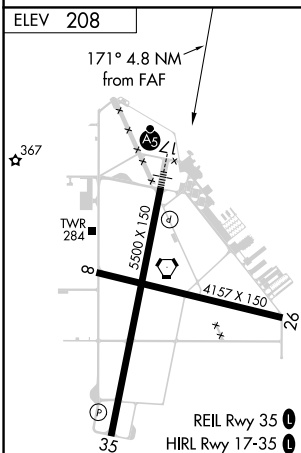

VORTAC OLM 113.4 Chan 81	APP CRS 171°	Rwy Idg TDZE Apt Elev	N/A N/A 208
--	------------------------	-----------------------------	--

VOR-A
OLYMPIA RGNL (OLM)

⚠ DME required. MISSED APPROACH: Climb to 4200 on OLM VORTAC R-171 to ZIMBU/OLM 4.8 DME and climbing right turn direct OLM VORTAC and hold, continue climb-in-hold to 4200.

NW-1, 07 OCT 2021 to 04 NOV 2021

NW-1, 07 OCT 2021 to 04 NOV 2021

DME or RADAR REQUIRED

FAF to MAP 4.8 NM						
Knots	60	90	120	150	180	
Min:Sec	4:48	3:12	2:24	1:55	1:36	
CATEGORY	A		B		C	D
☑ CIRCLING	880-1		672 (700-1)		1020-2½ 812 (900-2½)	1020-2¾ 812 (900-2¾)