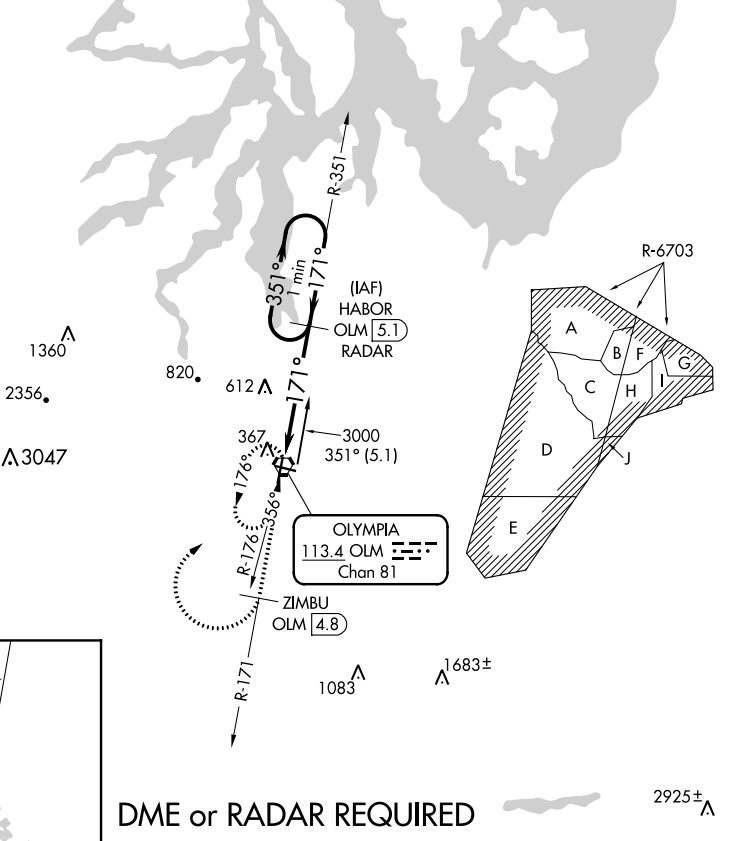

VORTAC OLM 113.4 Chan 81	APP CRS 171°	Rwy Idg TDZE Apt Elev	N/A N/A 208
--	------------------------	-----------------------------	--

VOR-A
OLYMPIA RGNL (OLM)

⚠ DME required. MISSED APPROACH: Climb to 4200 on OLM VORTAC R-171 to ZIMBU/OLM 4.8 DME and climbing right turn direct OLM VORTAC and hold, continue climb-in-hold to 4200.

NW-1, 07 OCT 2021 to 04 NOV 2021

NW-1, 07 OCT 2021 to 04 NOV 2021

DME or RADAR REQUIRED

FAF to MAP 4.8 NM						
Knots	60	90	120	150	180	
Min:Sec	4:48	3:12	2:24	1:55	1:36	
CATEGORY	A		B		C	D
☑ CIRCLING	880-1		672 (700-1)		1020-2½ 812 (900-2½)	1020-2¾ 812 (900-2¾)