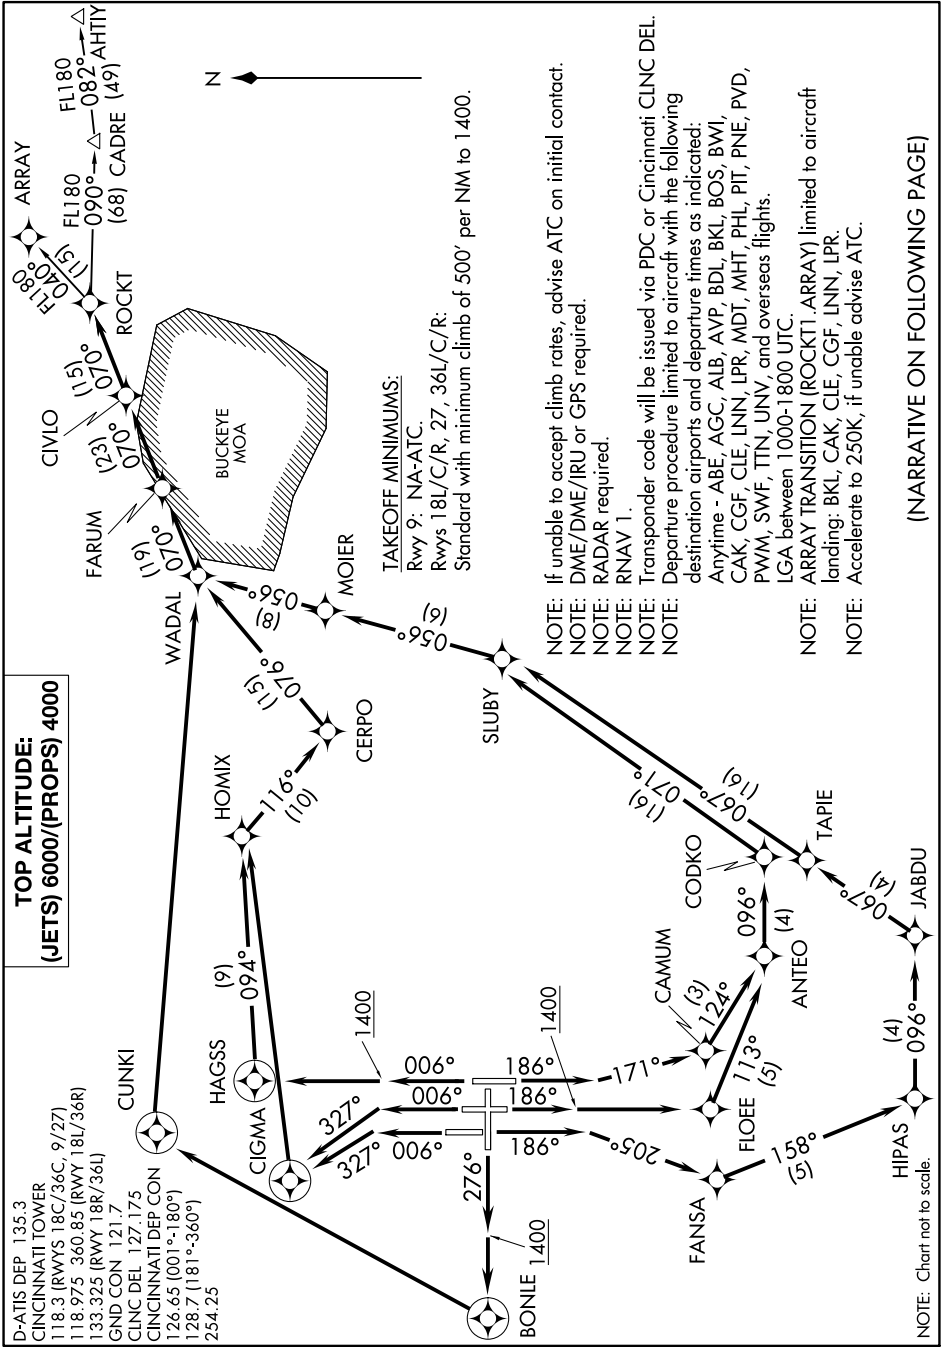

ROCKT ONE DEPARTURE (RNAV)

AL-655 (FAA)

COVINGTON, KENTUCKY

SE-1, 07 OCT 2021 to 04 NOV 2021

(NARRATIVE ON FOLLOWING PAGE)

SE-1, 07 OCT 2021 to 04 NOV 2021

ROCKT ONE DEPARTURE (RNAV)

COVINGTON, KENTUCKY

NOTE: Chart not to scale.