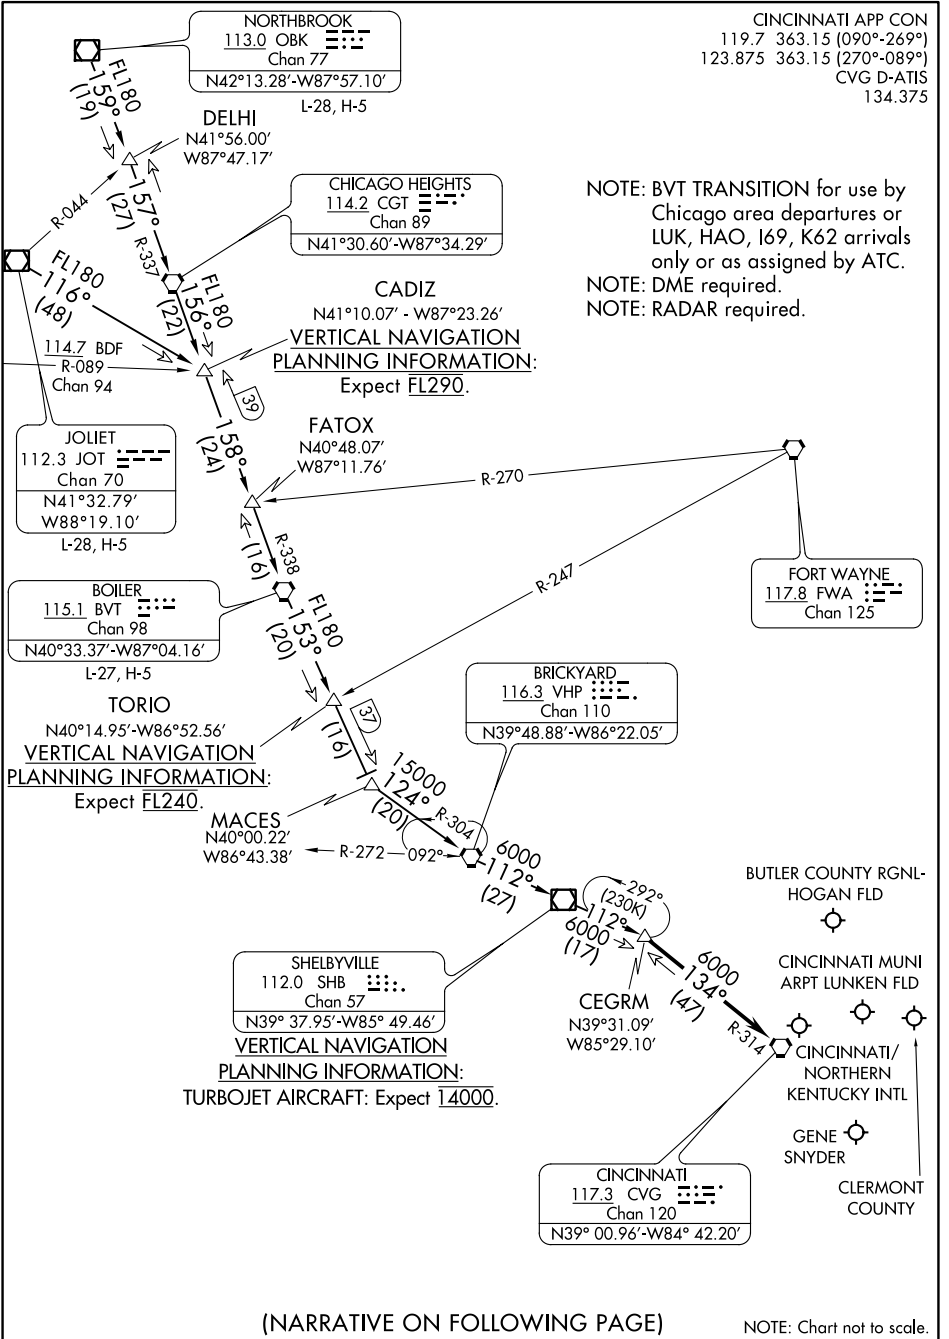

SHELBYVILLE SIX ARRIVAL

AL-655 (FAA)

COVINGTON, KENTUCKY

SE-1, 07 OCT 2021 to 04 NOV 2021

SE-1, 07 OCT 2021 to 04 NOV 2021

(NARRATIVE ON FOLLOWING PAGE)

NOTE: Chart not to scale.

SHELBYVILLE SIX ARRIVAL

COVINGTON, KENTUCKY